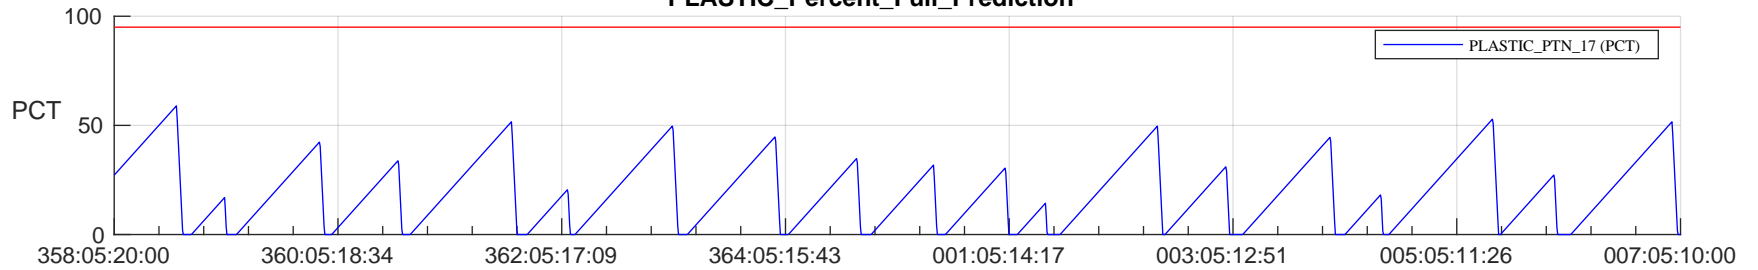

STEREO AHEAD SSR PCT Full Prediction

SWAVES_Percent_Full_Prediction

IMPACT_Percent_Full_Prediction

PLASTIC_Percent_Full_Prediction

Spacecraft_DownLink_Rate

Ground Time (2022:358:05:20:00.000 -2023:007:05:10:00.000)