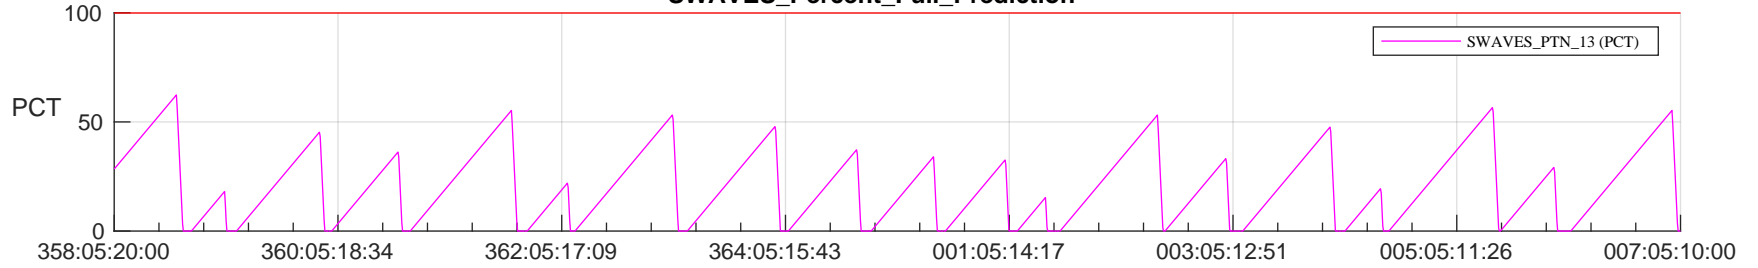

STEREO AHEAD SSR PCT Full Prediction

SWAVES_Percent_Full_Prediction

IMPACT_Percent_Full_Prediction

PLASTIC_Percent_Full_Prediction

Spacecraft_DownLink_Rate

Ground Time (2022:358:05:20:00.000 -2023:007:05:10:00.000)