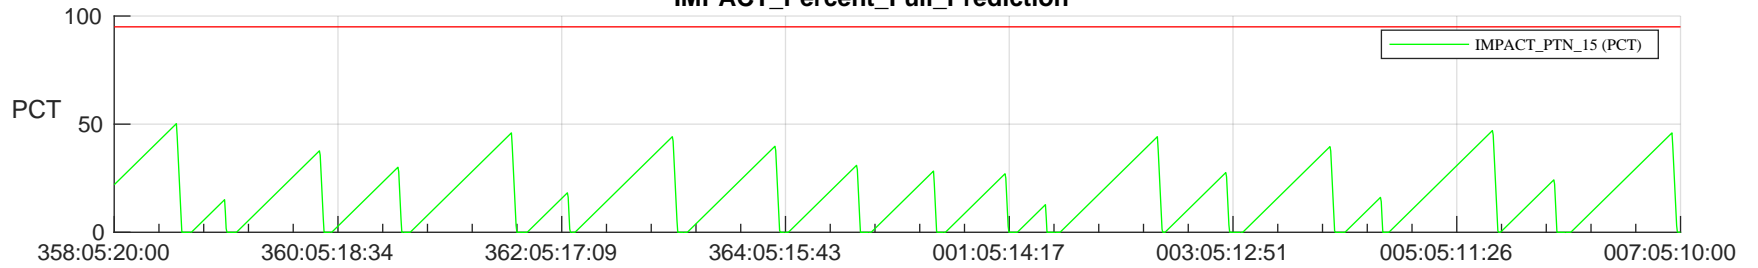

STEREO AHEAD SSR PCT Full Prediction

SWAVES_Percent_Full_Prediction

IMPACT_Percent_Full_Prediction

PLASTIC_Percent_Full_Prediction

Spacecraft_DownLink_Rate

Ground Time (2022:358:05:20:00.000 -2023:007:05:10:00.000)