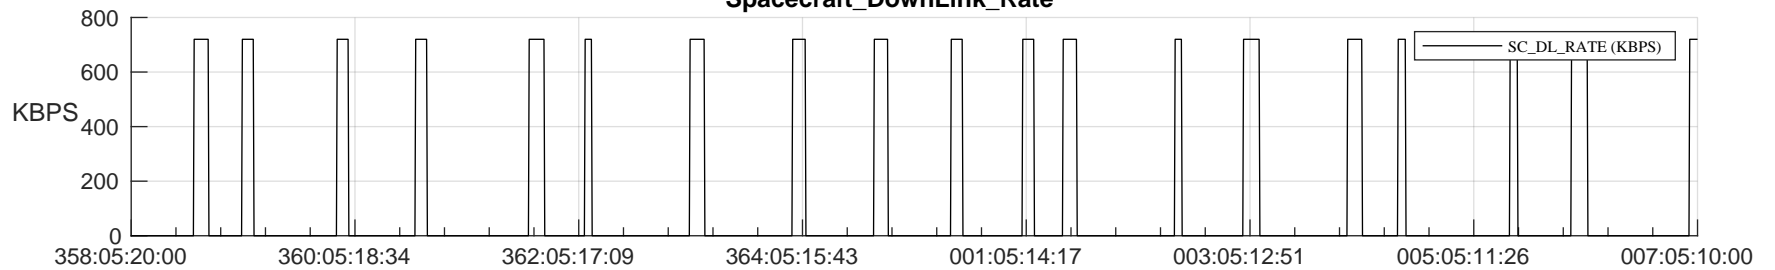

STEREO AHEAD SSR PCT Full Prediction

SWAVES_Percent_Full_Prediction

IMPACT_Percent_Full_Prediction

PLASTIC_Percent_Full_Prediction

Spacecraft_DownLink_Rate

Ground Time (2022:358:05:20:00.000 -2023:007:05:10:00.000)