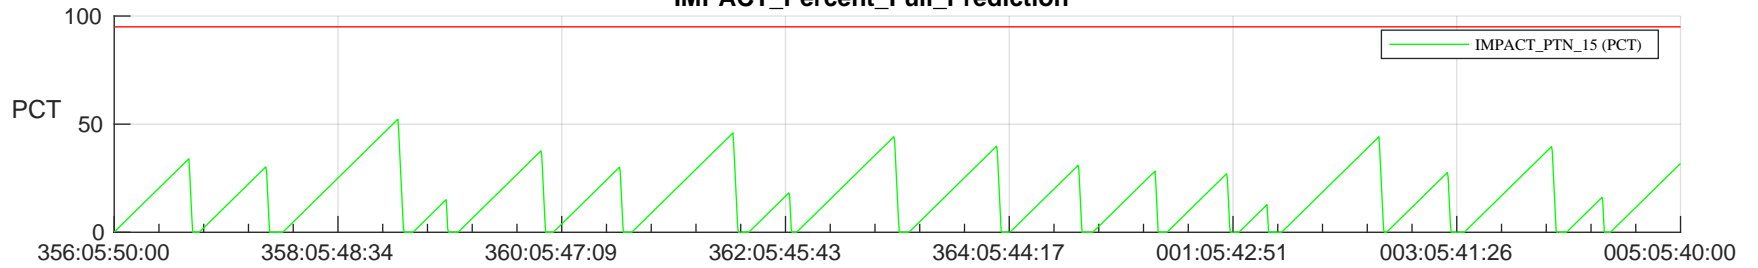

IMPACT_Percent_Full_Prediction