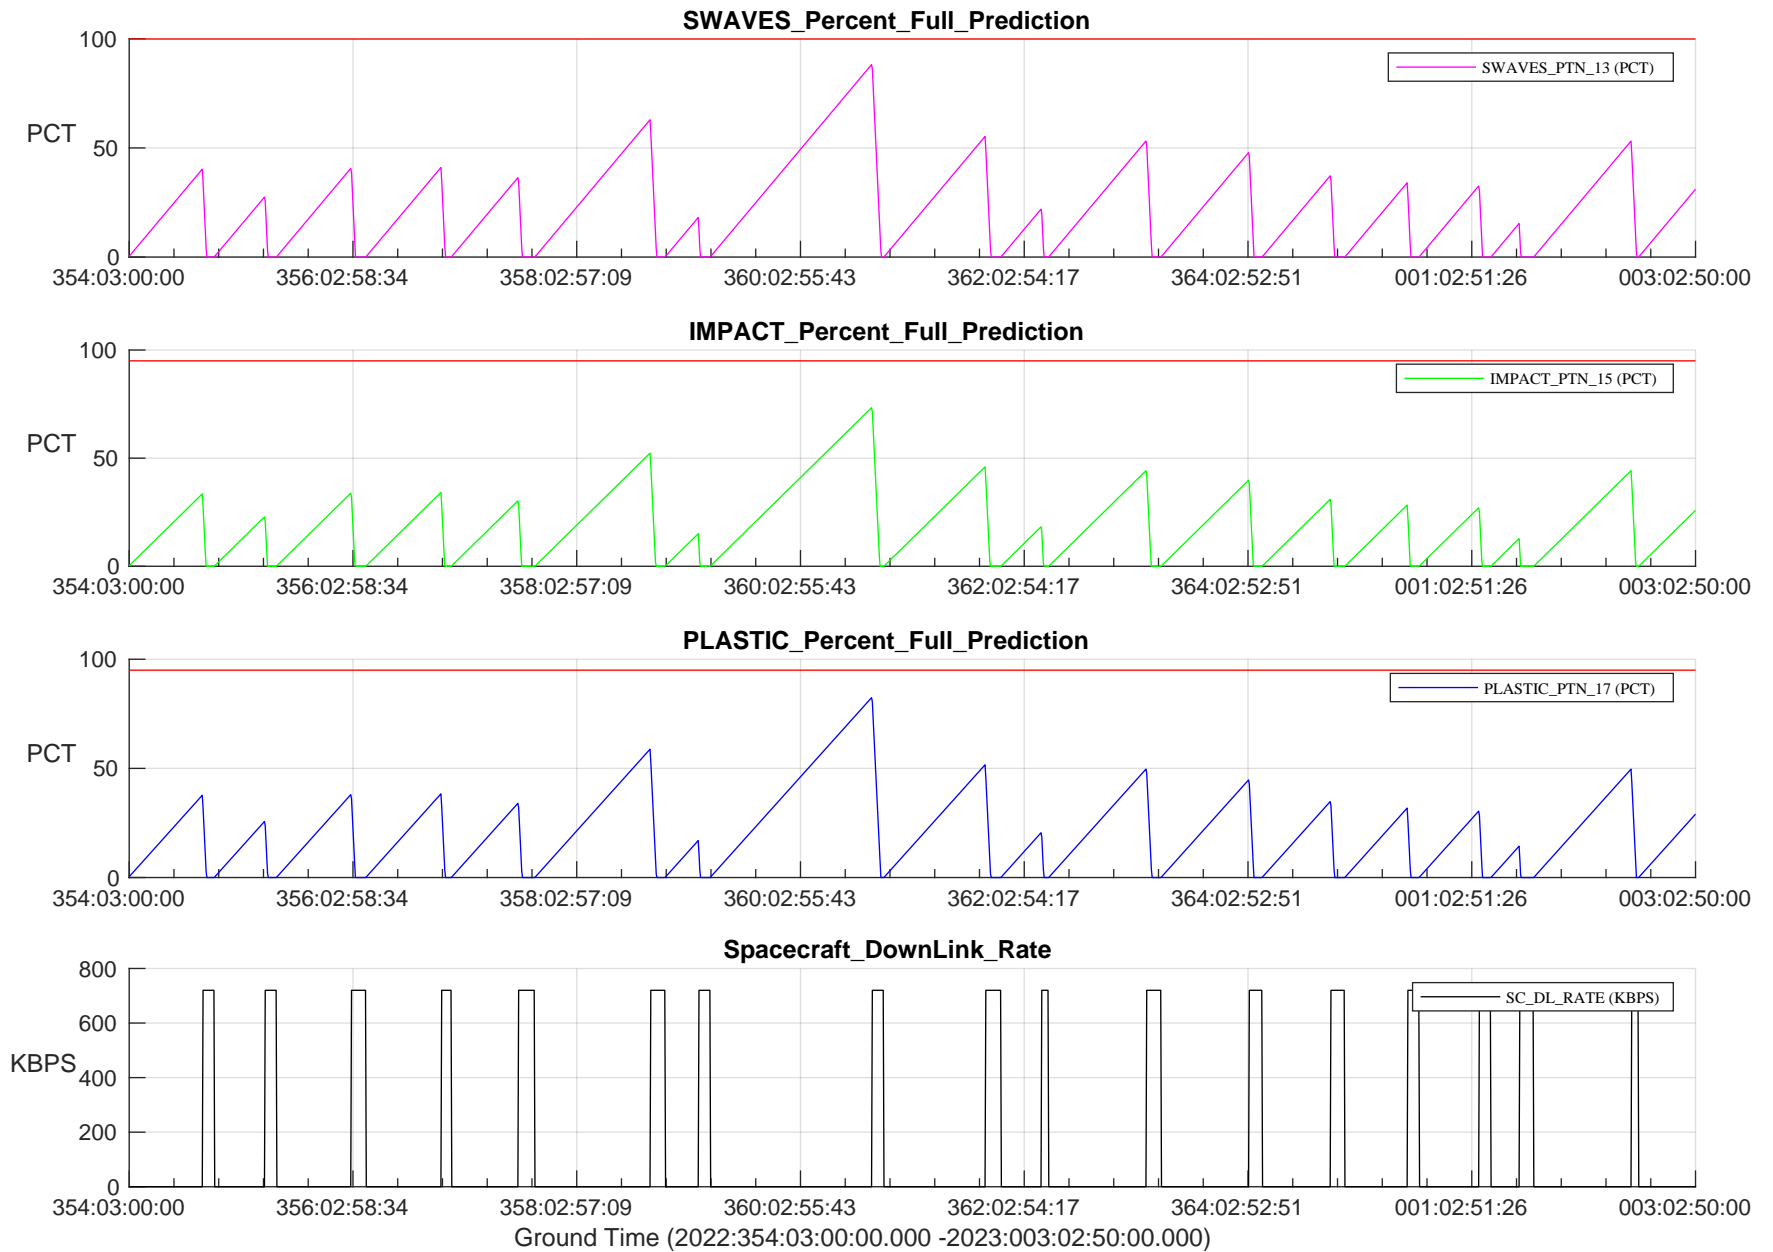

# STEREO AHEAD SSR PCT Full Prediction

/disks/d81/project/stereo/mops/assessment/ahead/automation/output/engdump/yesterdaily/ahead\_ssr\_predict\_2022\_354.csv

Date Created:12/20/2022 03:00:48 AM