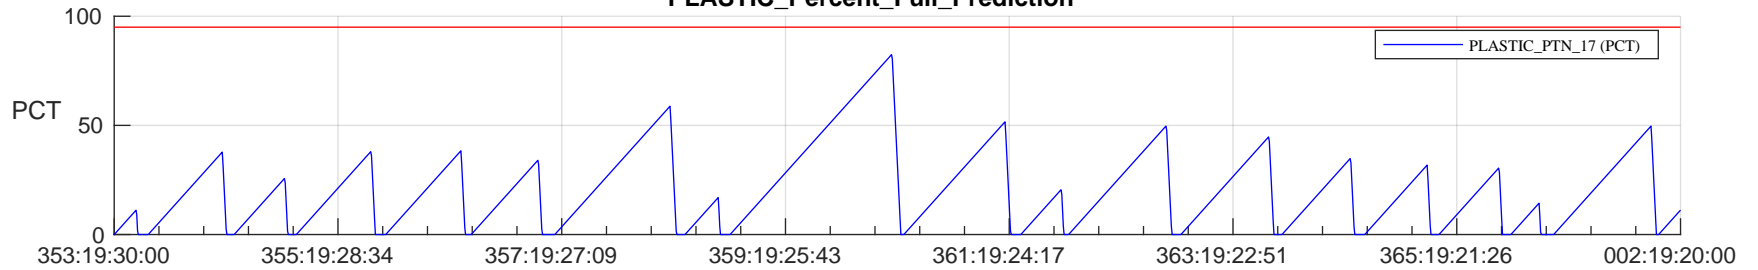

STEREO AHEAD SSR PCT Full Prediction

SWAVES_Percent_Full_Prediction

IMPACT_Percent_Full_Prediction

PLASTIC_Percent_Full_Prediction

Spacecraft_DownLink_Rate

Ground Time (2022:353:19:30:00.000 -2023:002:19:20:00.000)