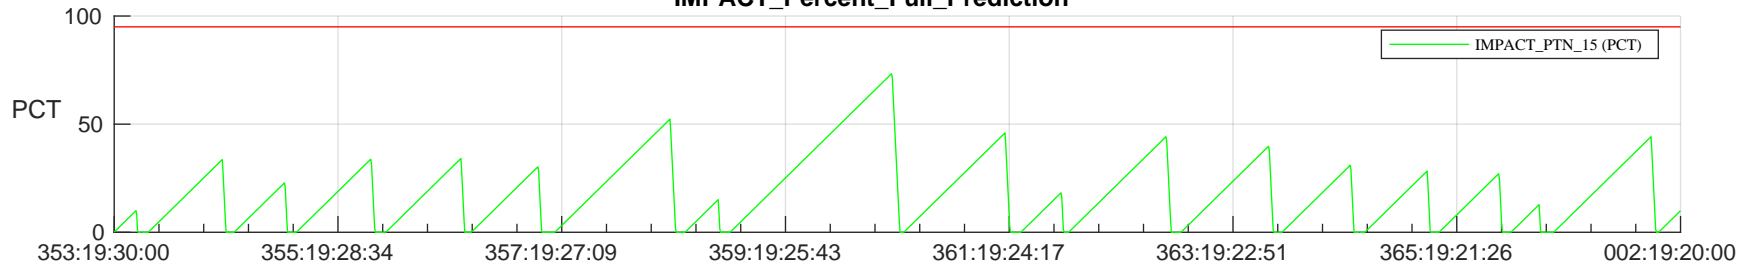

STEREO AHEAD SSR PCT Full Prediction

SWAVES_Percent_Full_Prediction

IMPACT_Percent_Full_Prediction

PLASTIC_Percent_Full_Prediction

Spacecraft_DownLink_Rate

Ground Time (2022:353:19:30:00.000 -2023:002:19:20:00.000)