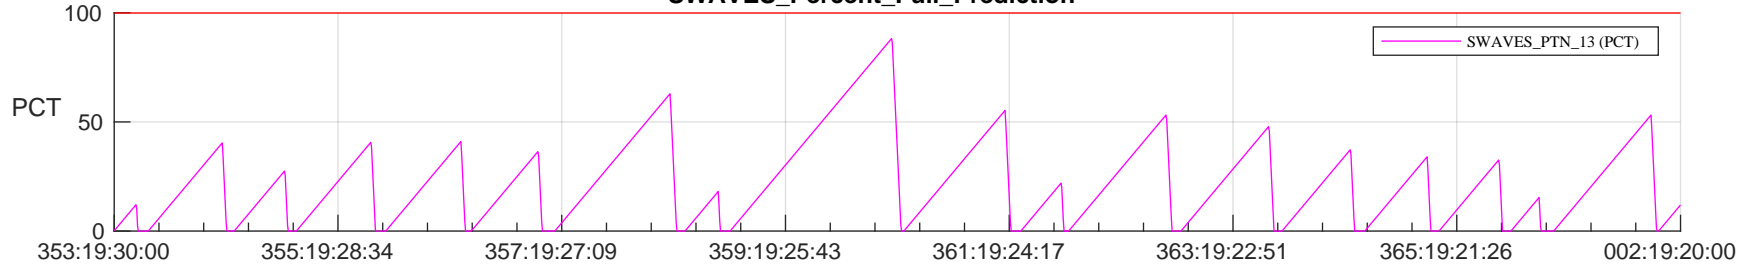

STEREO AHEAD SSR PCT Full Prediction

SWAVES_Percent_Full_Prediction

IMPACT_Percent_Full_Prediction

PLASTIC_Percent_Full_Prediction

Spacecraft_DownLink_Rate

Ground Time (2022:353:19:30:00.000 -2023:002:19:20:00.000)