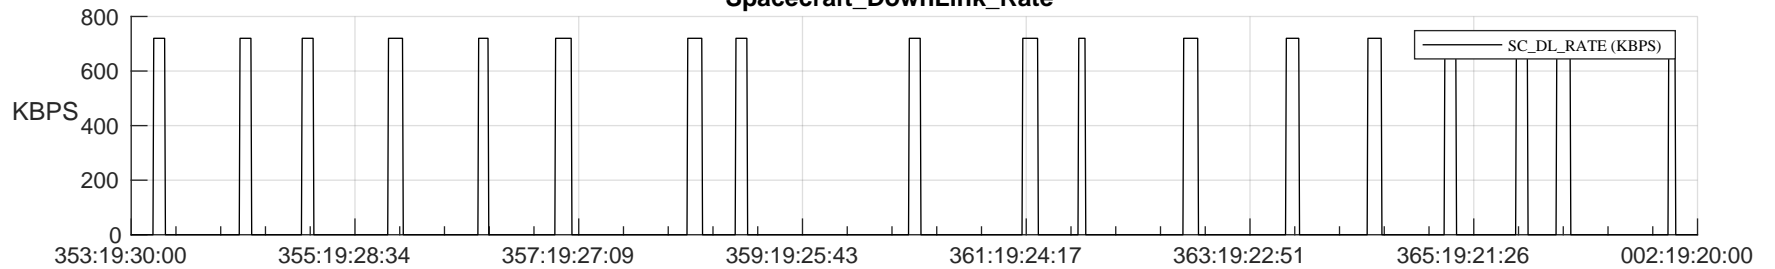

STEREO AHEAD SSR PCT Full Prediction

SWAVES_Percent_Full_Prediction

IMPACT_Percent_Full_Prediction

PLASTIC_Percent_Full_Prediction

Spacecraft_DownLink_Rate

Ground Time (2022:353:19:30:00.000 -2023:002:19:20:00.000)