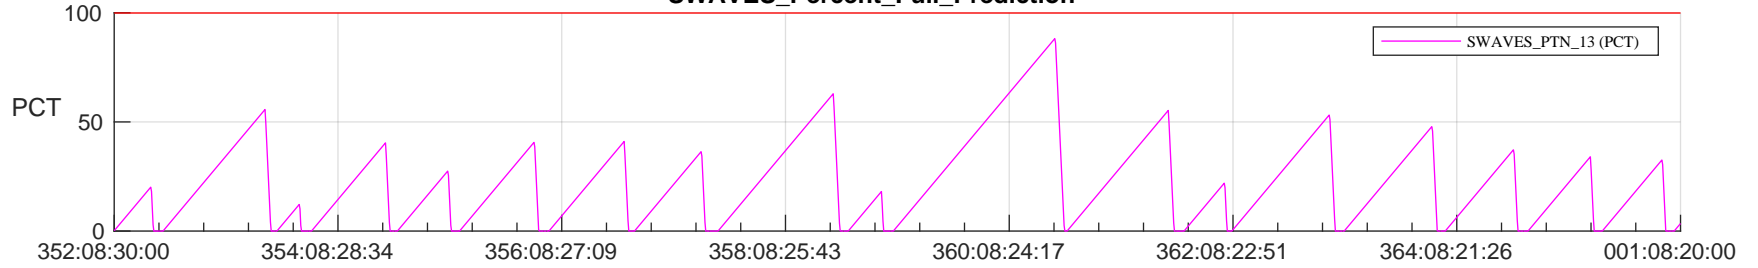

STEREO AHEAD SSR PCT Full Prediction

SWAVES_Percent_Full_Prediction

IMPACT_Percent_Full_Prediction

PLASTIC_Percent_Full_Prediction

Spacecraft_DownLink_Rate

Ground Time (2022:352:08:30:00.000 -2023:001:08:20:00.000)