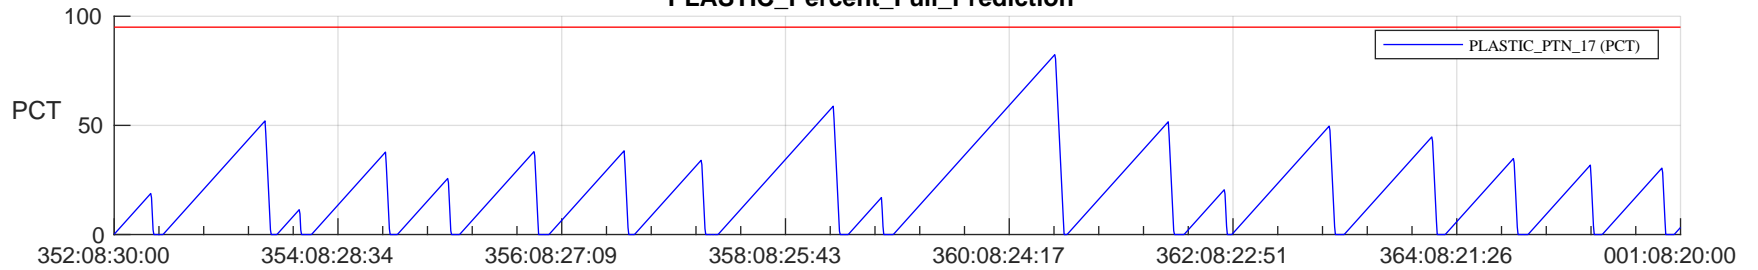

STEREO AHEAD SSR PCT Full Prediction

SWAVES_Percent_Full_Prediction

IMPACT_Percent_Full_Prediction

PLASTIC_Percent_Full_Prediction

Spacecraft_DownLink_Rate

Ground Time (2022:352:08:30:00.000 -2023:001:08:20:00.000)