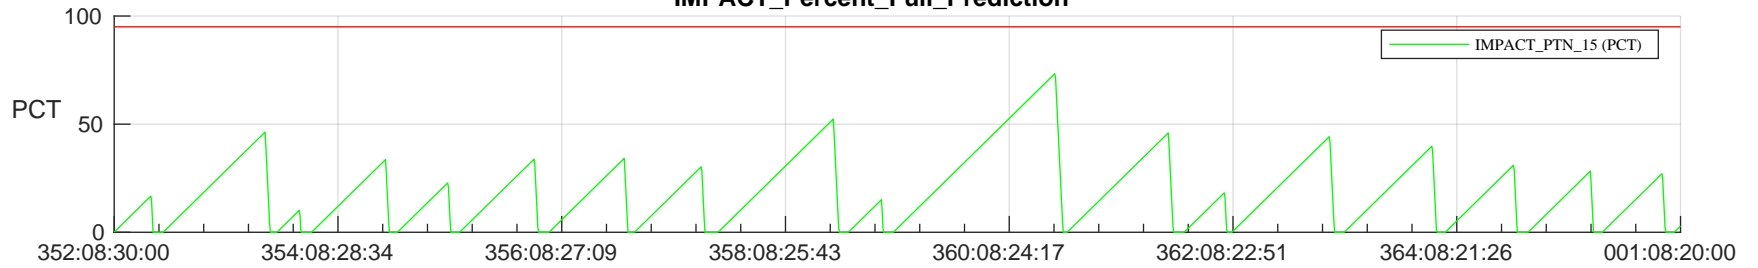

STEREO AHEAD SSR PCT Full Prediction

SWAVES_Percent_Full_Prediction

IMPACT_Percent_Full_Prediction

PLASTIC_Percent_Full_Prediction

Spacecraft_DownLink_Rate

Ground Time (2022:352:08:30:00.000 -2023:001:08:20:00.000)