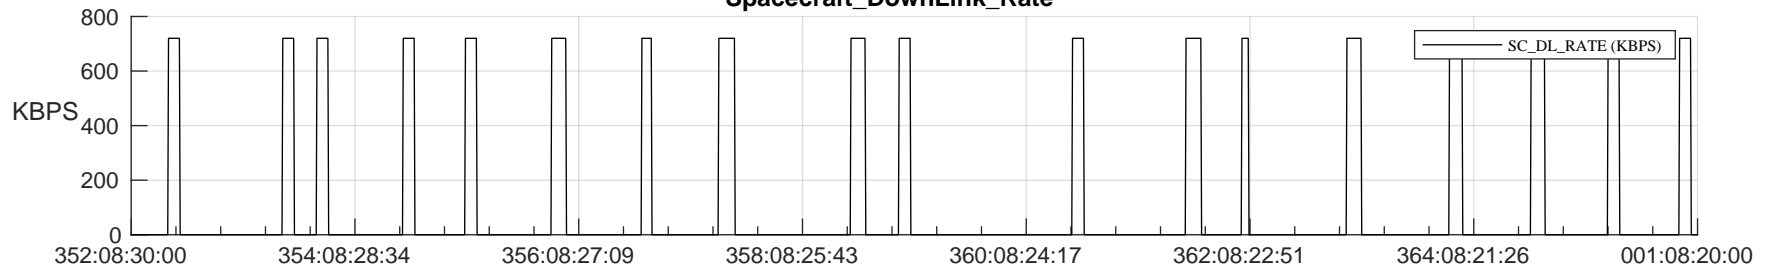

STEREO AHEAD SSR PCT Full Prediction

SWAVES_Percent_Full_Prediction

IMPACT_Percent_Full_Prediction

PLASTIC_Percent_Full_Prediction

Spacecraft_DownLink_Rate

Ground Time (2022:352:08:30:00.000 -2023:001:08:20:00.000)