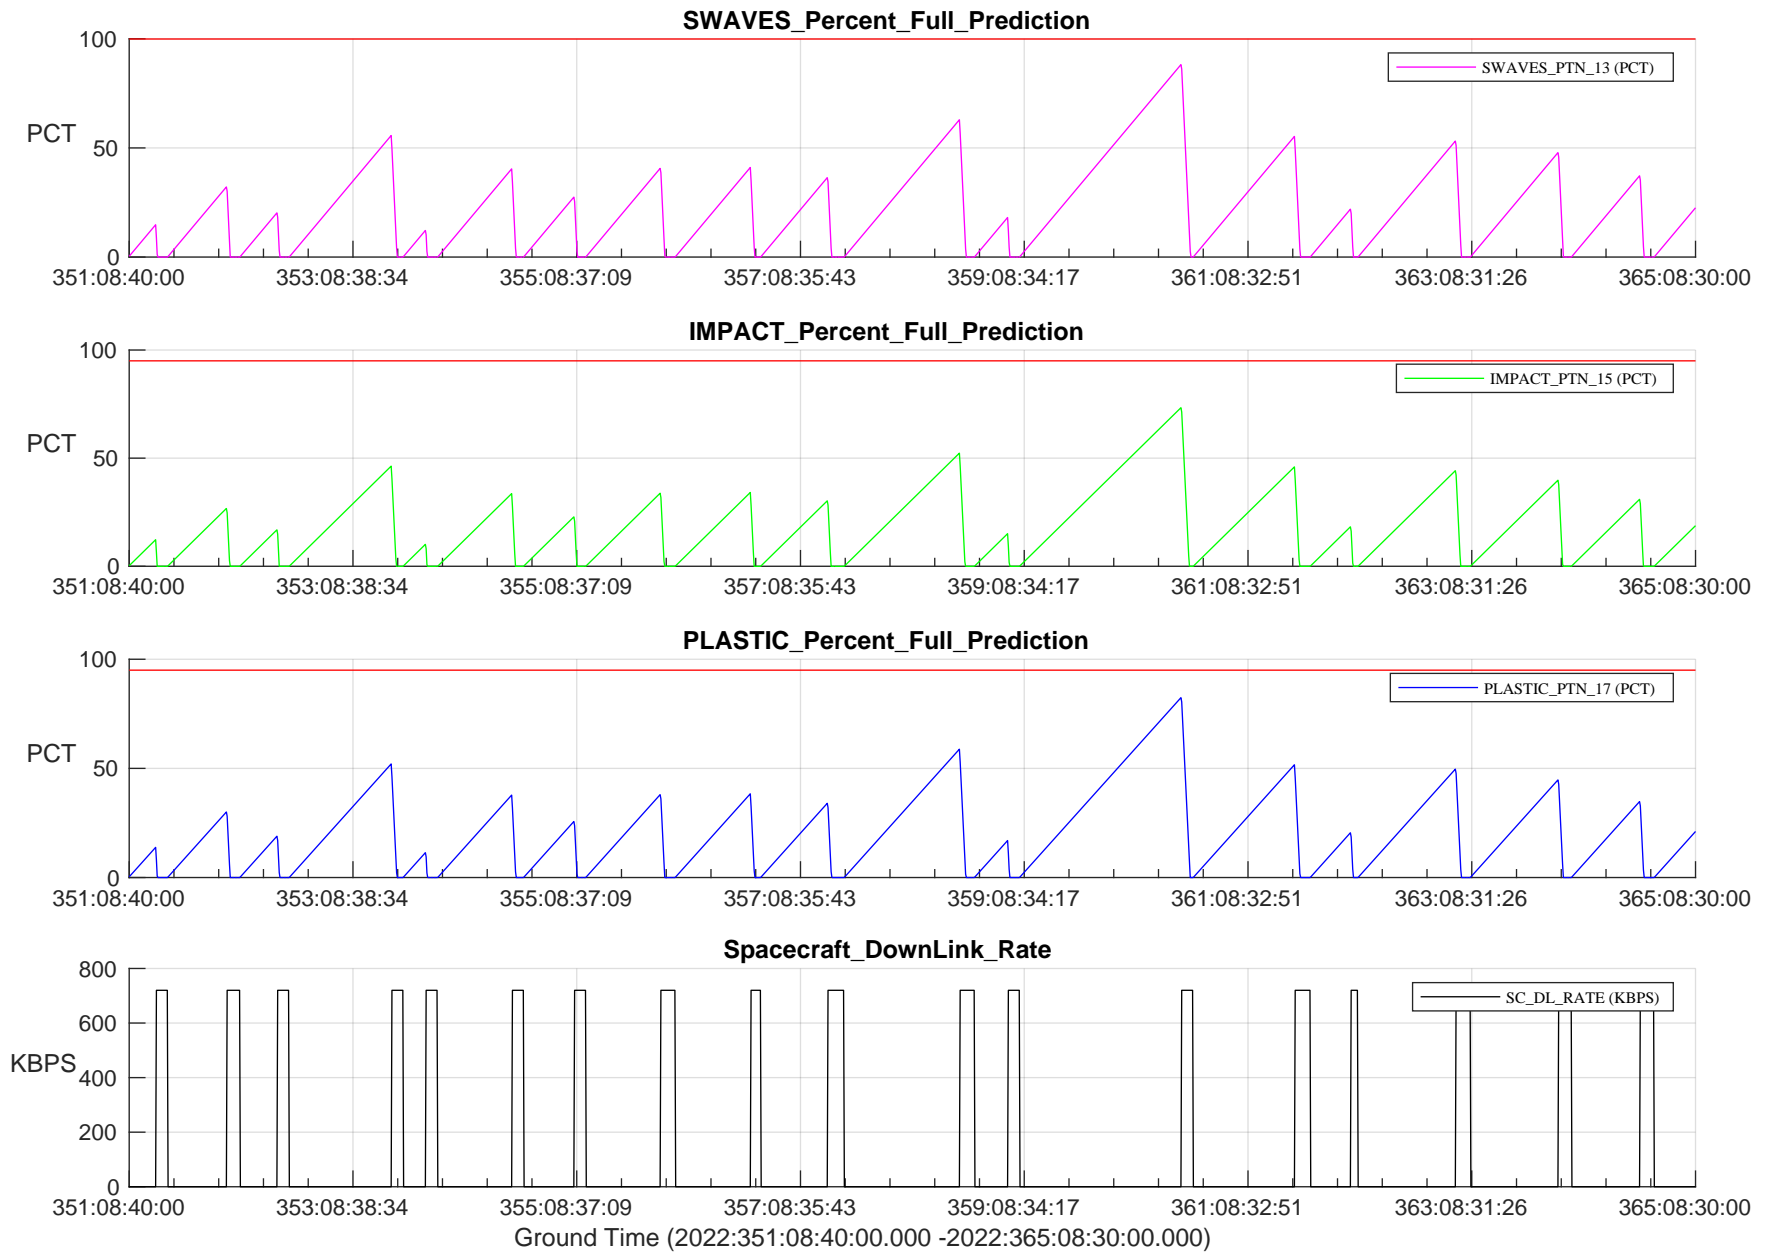

STEREO AHEAD SSR PCT Full Prediction

/disks/d81/project/stereo/mops/assessment/ahead/automation/output/engdump/yesterdaily/ahead_ssr_predict_2022_351.csv

Date Created:12/17/2022 08:41:02 AM