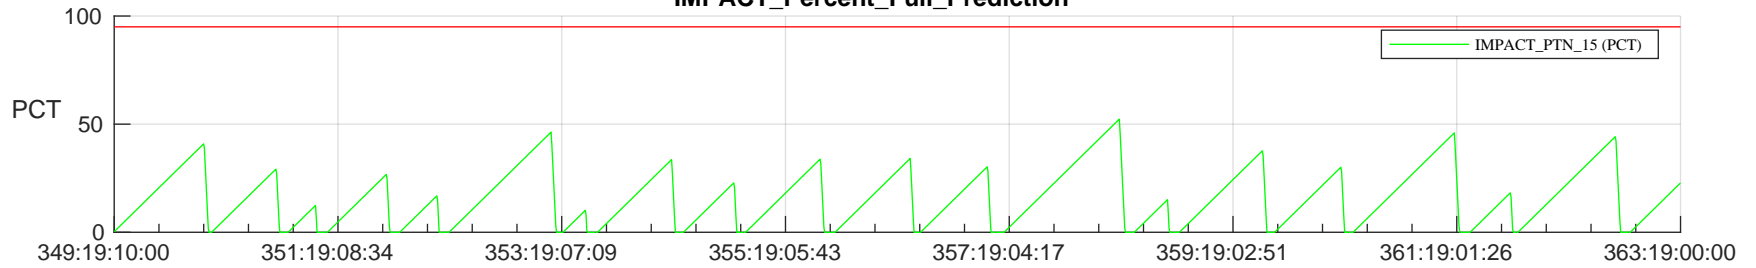

STEREO AHEAD SSR PCT Full Prediction

SWAVES_Percent_Full_Prediction

IMPACT_Percent_Full_Prediction

PLASTIC_Percent_Full_Prediction

Spacecraft_DownLink_Rate

Ground Time (2022:349:19:10:00.000 -2022:363:19:00:00.000)