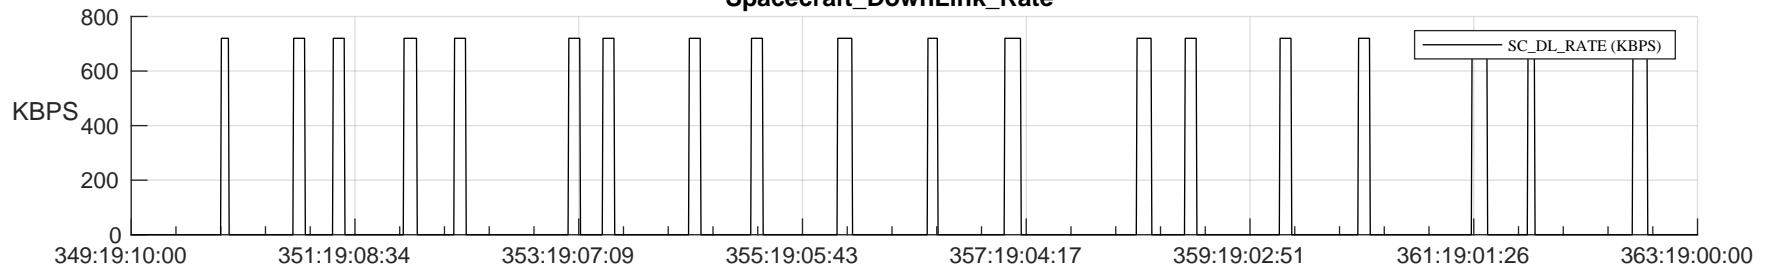

STEREO AHEAD SSR PCT Full Prediction

SWAVES_Percent_Full_Prediction

IMPACT_Percent_Full_Prediction

PLASTIC_Percent_Full_Prediction

Spacecraft_DownLink_Rate

Ground Time (2022:349:19:10:00.000 -2022:363:19:00:00.000)