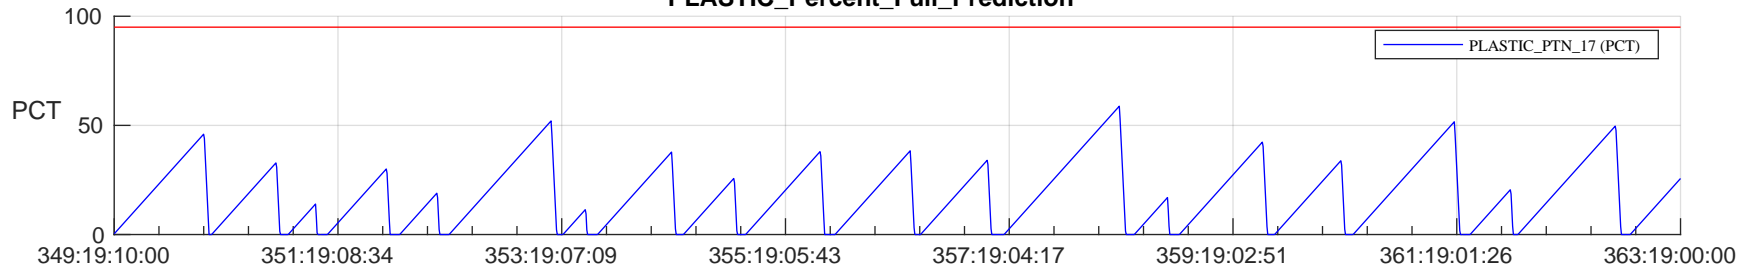

STEREO AHEAD SSR PCT Full Prediction

SWAVES_Percent_Full_Prediction

IMPACT_Percent_Full_Prediction

PLASTIC_Percent_Full_Prediction

Spacecraft_DownLink_Rate

Ground Time (2022:349:19:10:00.000 -2022:363:19:00:00.000)