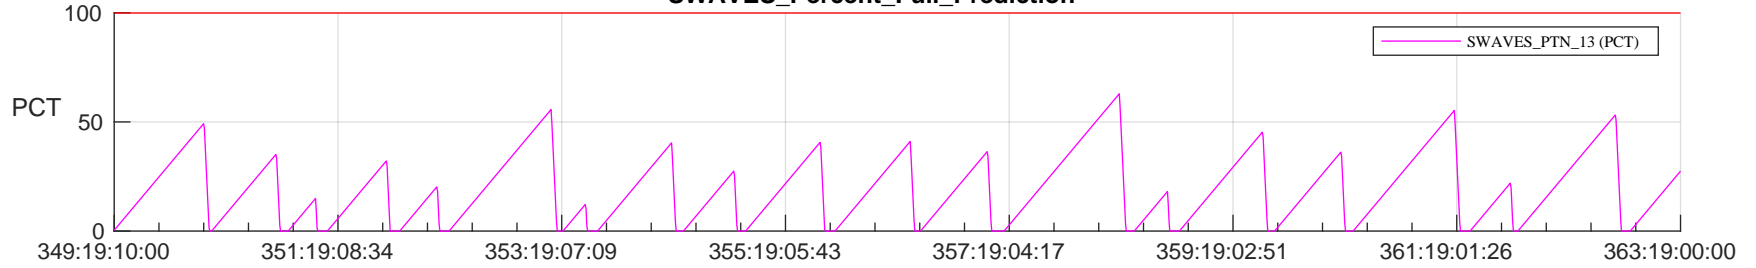

STEREO AHEAD SSR PCT Full Prediction

SWAVES_Percent_Full_Prediction

IMPACT_Percent_Full_Prediction

PLASTIC_Percent_Full_Prediction

Spacecraft_DownLink_Rate

Ground Time (2022:349:19:10:00.000 -2022:363:19:00:00.000)