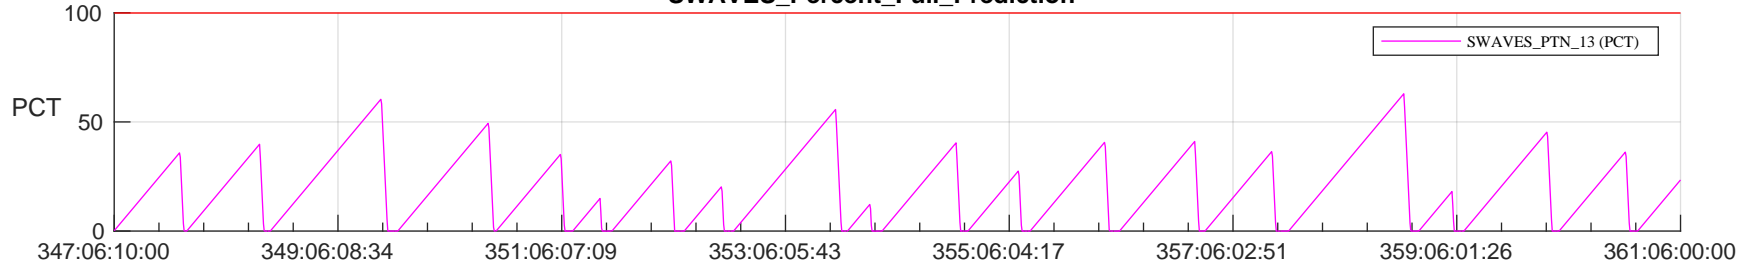

STEREO AHEAD SSR PCT Full Prediction

SWAVES_Percent_Full_Prediction

IMPACT_Percent_Full_Prediction

PLASTIC_Percent_Full_Prediction

Spacecraft_DownLink_Rate

Ground Time (2022:347:06:10:00.000 -2022:361:06:00:00.000)