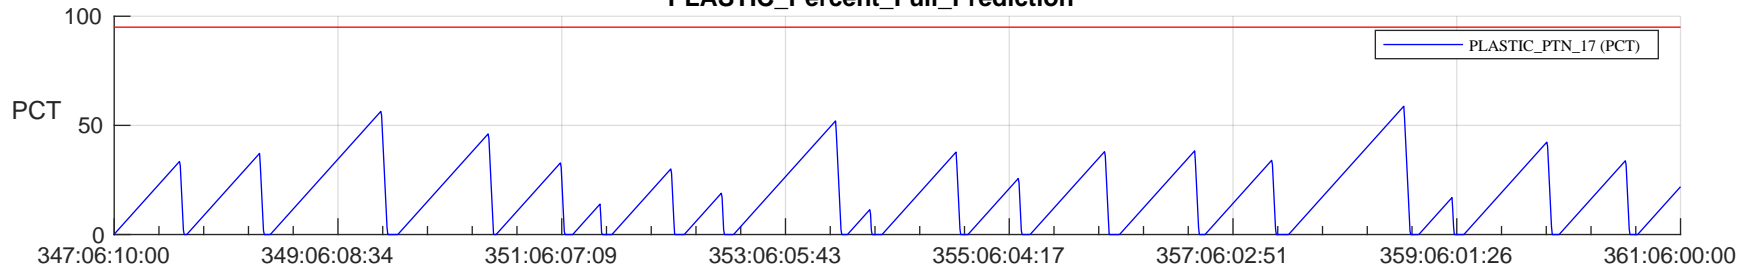

STEREO AHEAD SSR PCT Full Prediction

SWAVES_Percent_Full_Prediction

IMPACT_Percent_Full_Prediction

PLASTIC_Percent_Full_Prediction

Spacecraft_DownLink_Rate

Ground Time (2022:347:06:10:00.000 -2022:361:06:00:00.000)