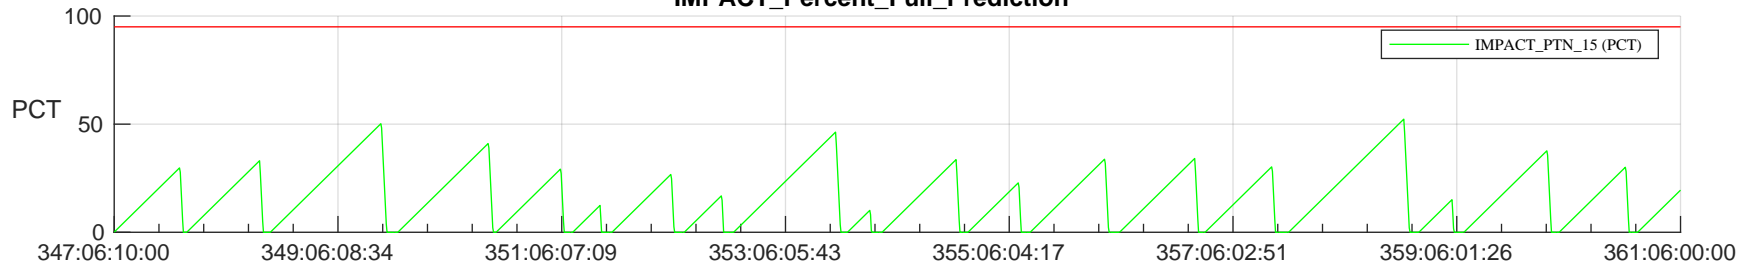

STEREO AHEAD SSR PCT Full Prediction

SWAVES_Percent_Full_Prediction

IMPACT_Percent_Full_Prediction

PLASTIC_Percent_Full_Prediction

Spacecraft_DownLink_Rate

Ground Time (2022:347:06:10:00.000 -2022:361:06:00:00.000)