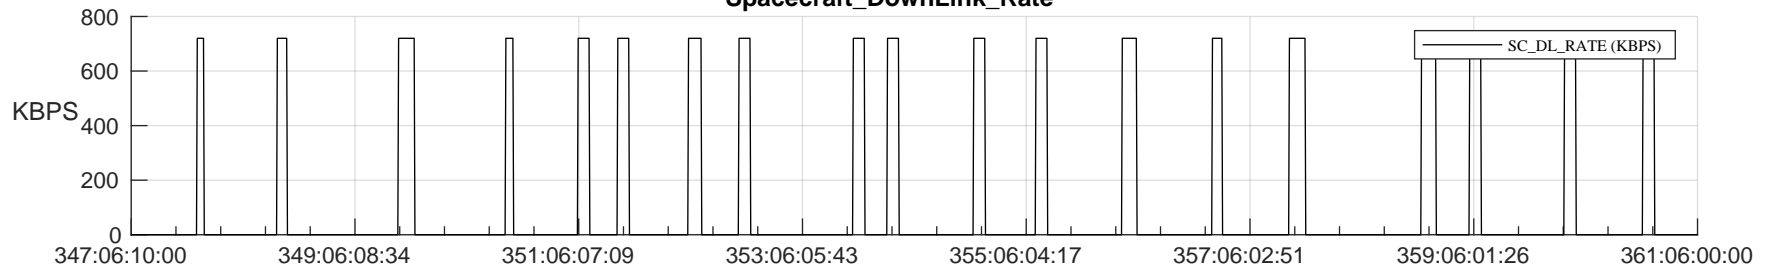

STEREO AHEAD SSR PCT Full Prediction

SWAVES_Percent_Full_Prediction

IMPACT_Percent_Full_Prediction

PLASTIC_Percent_Full_Prediction

Spacecraft_DownLink_Rate

Ground Time (2022:347:06:10:00.000 -2022:361:06:00:00.000)