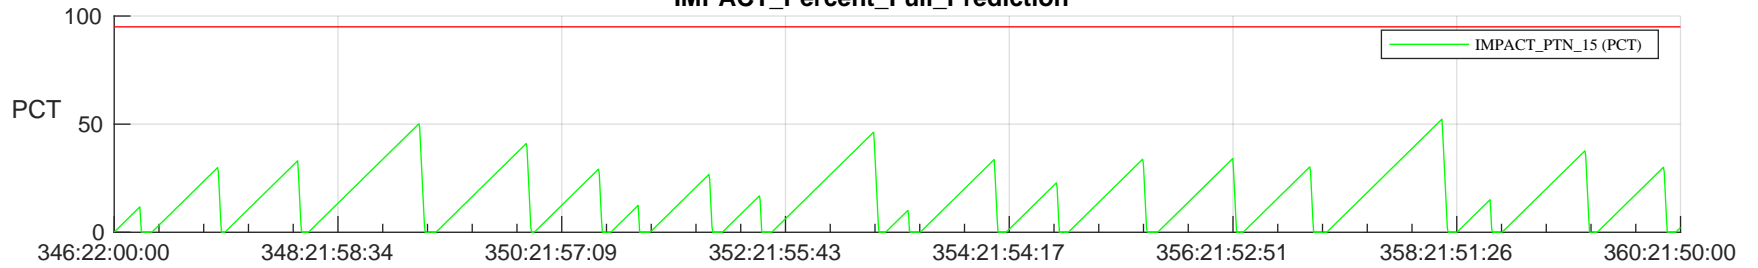

STEREO AHEAD SSR PCT Full Prediction

SWAVES_Percent_Full_Prediction

IMPACT_Percent_Full_Prediction

PLASTIC_Percent_Full_Prediction

Spacecraft_DownLink_Rate

Ground Time (2022:346:22:00:00.000 -2022:360:21:50:00.000)