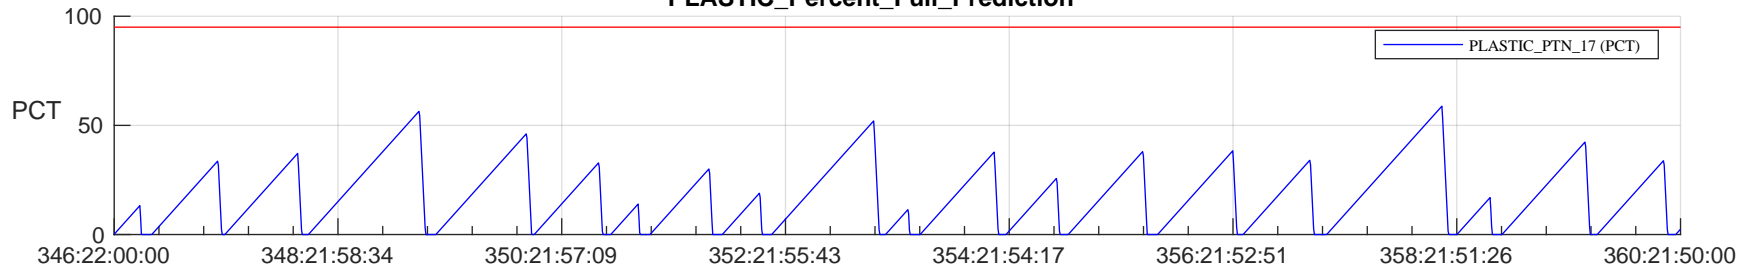

STEREO AHEAD SSR PCT Full Prediction

SWAVES_Percent_Full_Prediction

IMPACT_Percent_Full_Prediction

PLASTIC_Percent_Full_Prediction

Spacecraft_DownLink_Rate

Ground Time (2022:346:22:00:00.000 -2022:360:21:50:00.000)