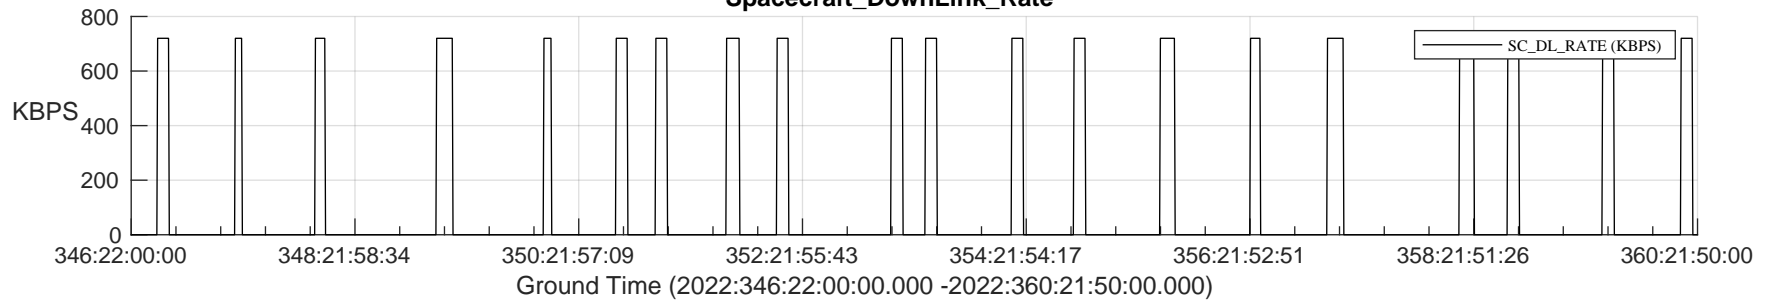

STEREO AHEAD SSR PCT Full Prediction

SWAVES_Percent_Full_Prediction

IMPACT_Percent_Full_Prediction

PLASTIC_Percent_Full_Prediction

Spacecraft_DownLink_Rate

Ground Time (2022:346:22:00:00.000 -2022:360:21:50:00.000)