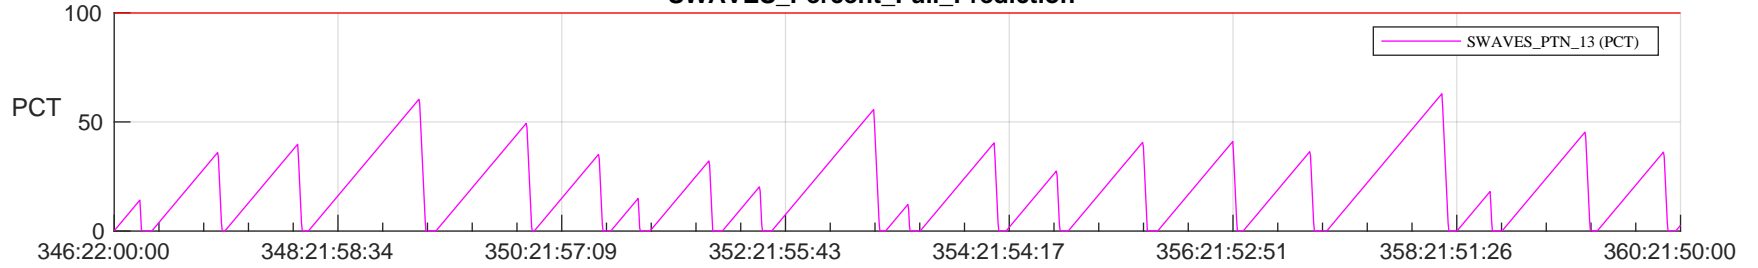

STEREO AHEAD SSR PCT Full Prediction

SWAVES_Percent_Full_Prediction

IMPACT_Percent_Full_Prediction

PLASTIC_Percent_Full_Prediction

Spacecraft_DownLink_Rate

Ground Time (2022:346:22:00:00.000 -2022:360:21:50:00.000)