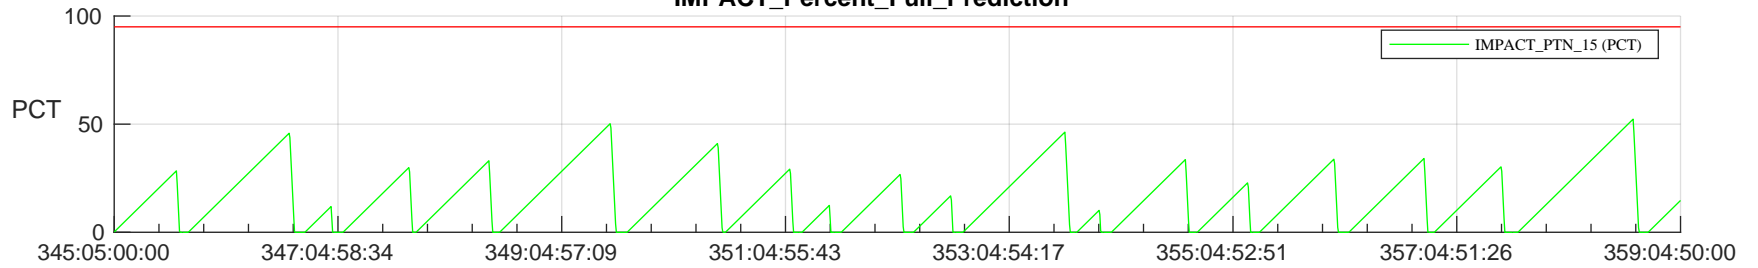

STEREO AHEAD SSR PCT Full Prediction

SWAVES_Percent_Full_Prediction

IMPACT_Percent_Full_Prediction

PLASTIC_Percent_Full_Prediction

Spacecraft_DownLink_Rate

Ground Time (2022:345:05:00:00.000 -2022:359:04:50:00.000)