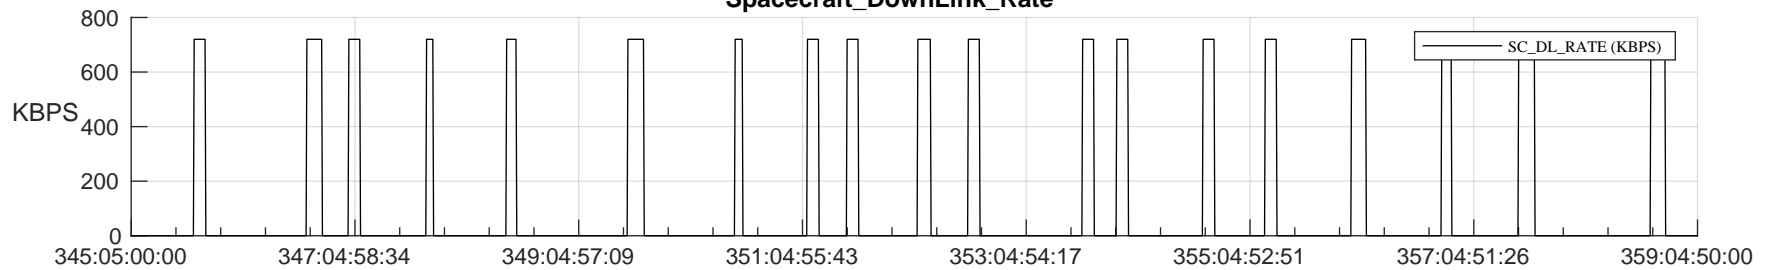

STEREO AHEAD SSR PCT Full Prediction

SWAVES_Percent_Full_Prediction

IMPACT_Percent_Full_Prediction

PLASTIC_Percent_Full_Prediction

Spacecraft_DownLink_Rate

Ground Time (2022:345:05:00:00.000 -2022:359:04:50:00.000)