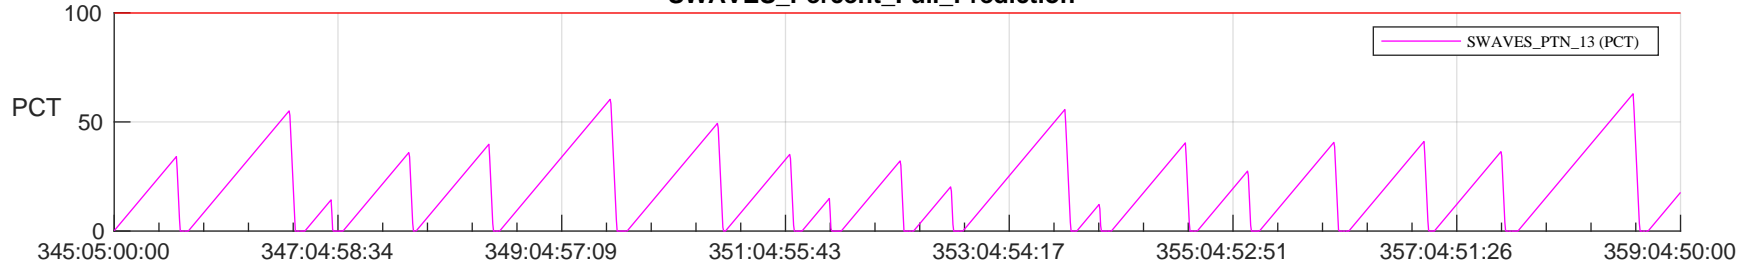

STEREO AHEAD SSR PCT Full Prediction

SWAVES_Percent_Full_Prediction

IMPACT_Percent_Full_Prediction

PLASTIC_Percent_Full_Prediction

Spacecraft_DownLink_Rate

Ground Time (2022:345:05:00:00.000 -2022:359:04:50:00.000)