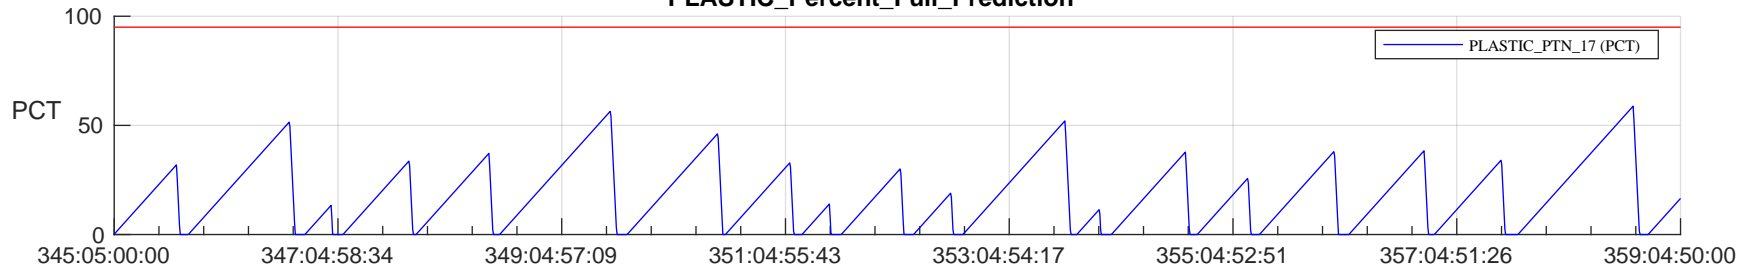

STEREO AHEAD SSR PCT Full Prediction

SWAVES_Percent_Full_Prediction

IMPACT_Percent_Full_Prediction

PLASTIC_Percent_Full_Prediction

Spacecraft_DownLink_Rate

Ground Time (2022:345:05:00:00.000 -2022:359:04:50:00.000)