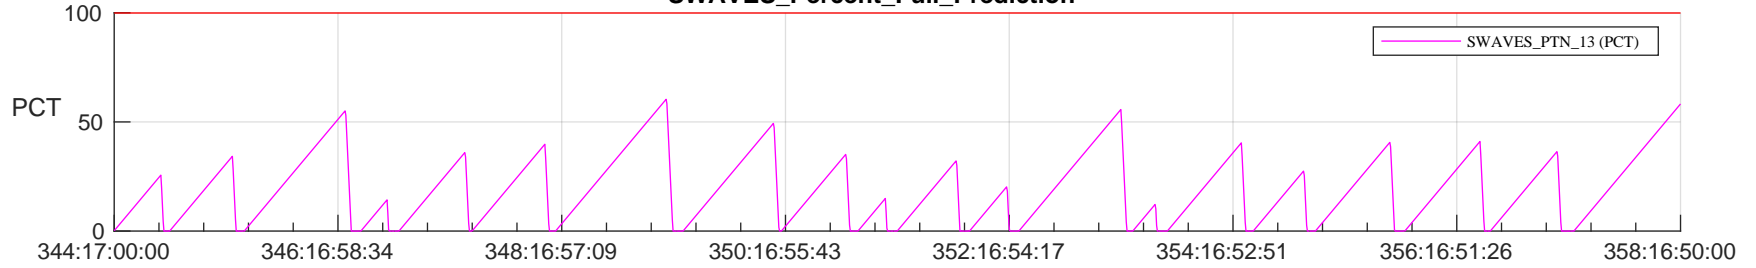

STEREO AHEAD SSR PCT Full Prediction

SWAVES_Percent_Full_Prediction

IMPACT_Percent_Full_Prediction

PLASTIC_Percent_Full_Prediction

Spacecraft_DownLink_Rate