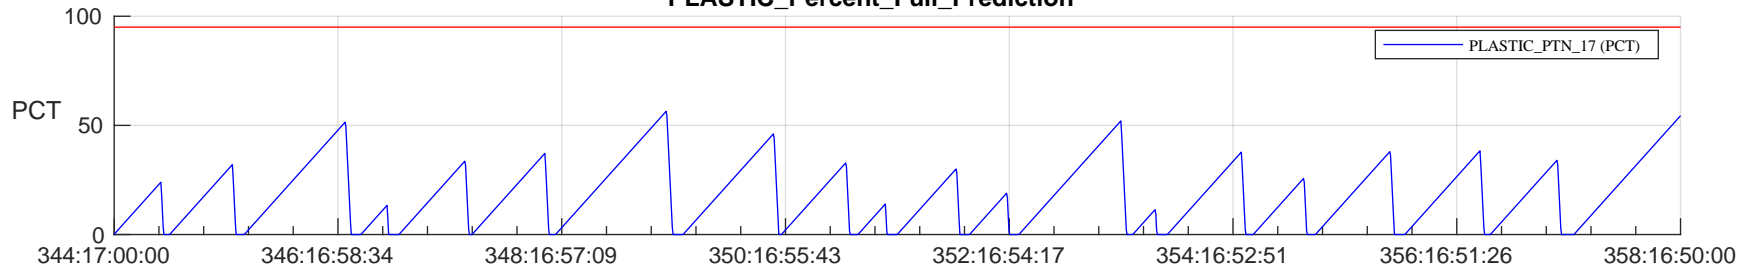

STEREO AHEAD SSR PCT Full Prediction

SWAVES_Percent_Full_Prediction

IMPACT_Percent_Full_Prediction

PLASTIC_Percent_Full_Prediction

Spacecraft_DownLink_Rate