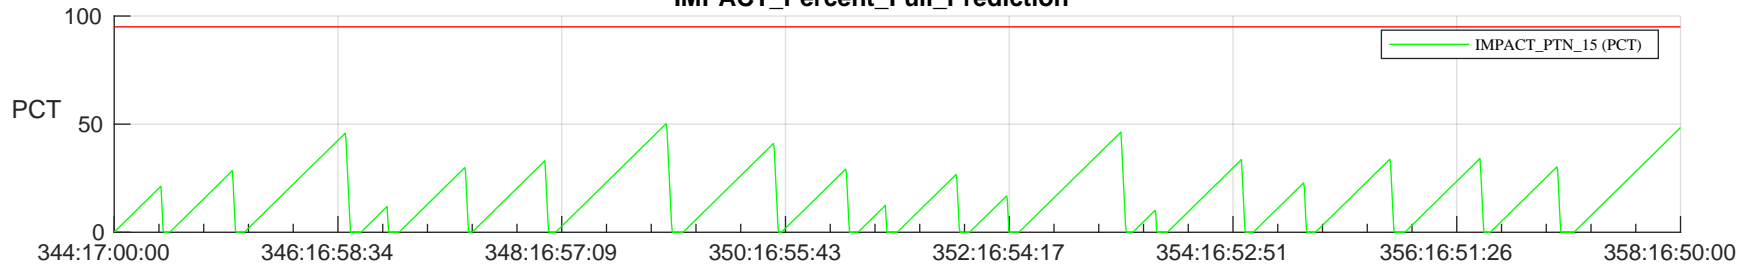

STEREO AHEAD SSR PCT Full Prediction

SWAVES_Percent_Full_Prediction

IMPACT_Percent_Full_Prediction

PLASTIC_Percent_Full_Prediction

Spacecraft_DownLink_Rate