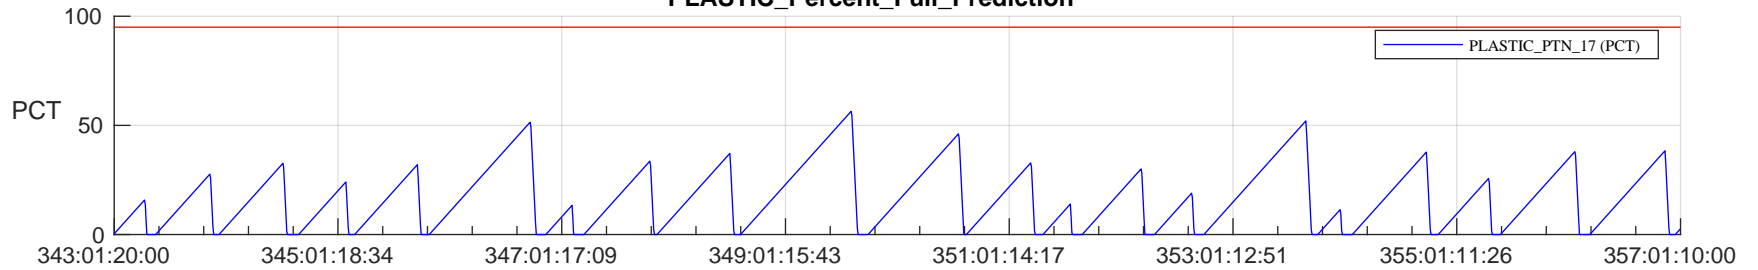

STEREO AHEAD SSR PCT Full Prediction

SWAVES_Percent_Full_Prediction

IMPACT_Percent_Full_Prediction

PLASTIC_Percent_Full_Prediction

Spacecraft_DownLink_Rate