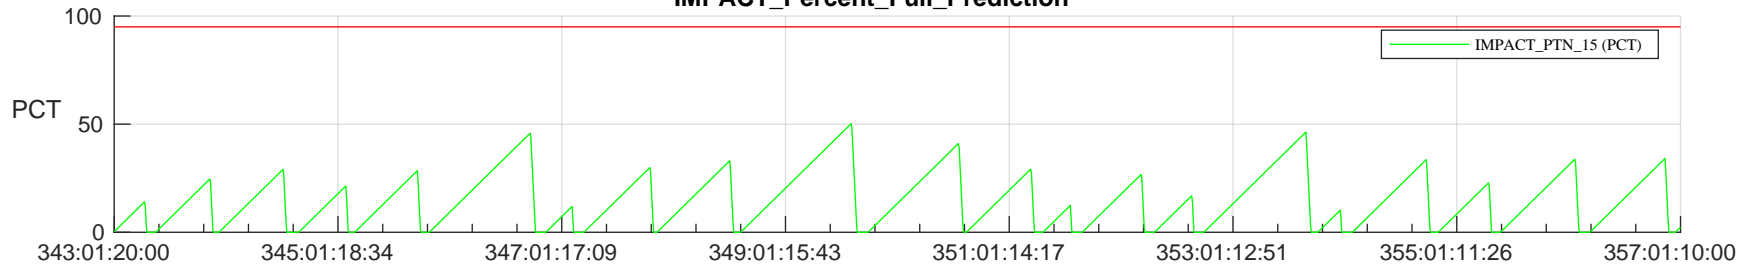

STEREO AHEAD SSR PCT Full Prediction

SWAVES_Percent_Full_Prediction

IMPACT_Percent_Full_Prediction

PLASTIC_Percent_Full_Prediction

Spacecraft_DownLink_Rate