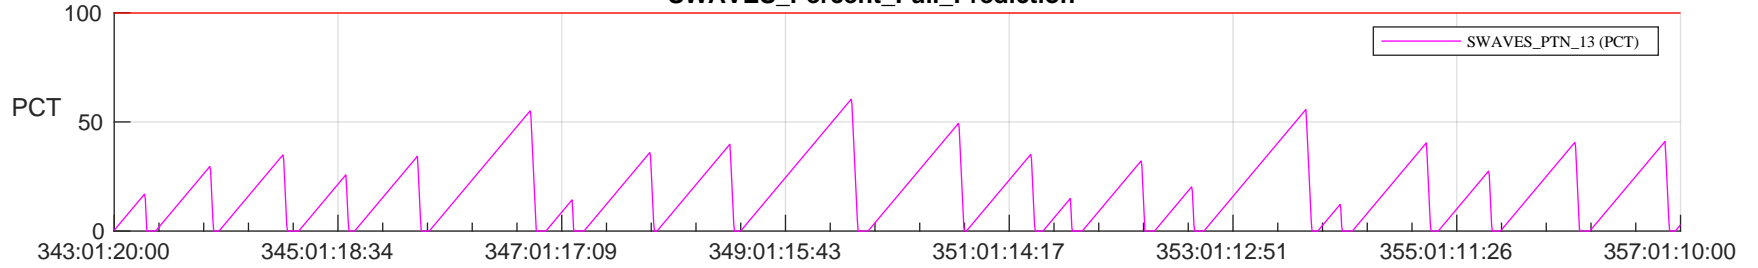

STEREO AHEAD SSR PCT Full Prediction

SWAVES_Percent_Full_Prediction

IMPACT_Percent_Full_Prediction

PLASTIC_Percent_Full_Prediction

Spacecraft_DownLink_Rate