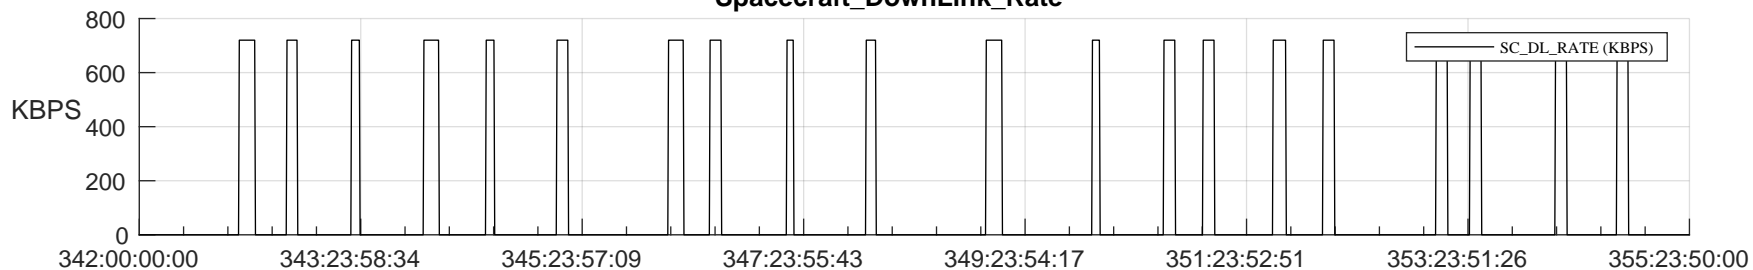

STEREO AHEAD SSR PCT Full Prediction

SWAVES_Percent_Full_Prediction

IMPACT_Percent_Full_Prediction

PLASTIC_Percent_Full_Prediction

Spacecraft_DownLink_Rate

Ground Time (2022:342:00:00:00.000 -2022:355:23:50:00.000)