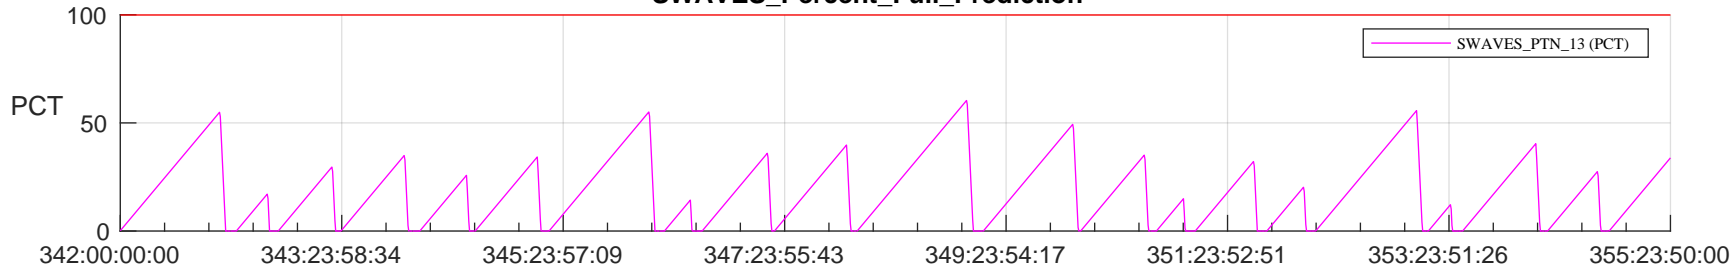

STEREO AHEAD SSR PCT Full Prediction

SWAVES_Percent_Full_Prediction

IMPACT_Percent_Full_Prediction

PLASTIC_Percent_Full_Prediction

Spacecraft_DownLink_Rate

Ground Time (2022:342:00:00:00.000 -2022:355:23:50:00.000)