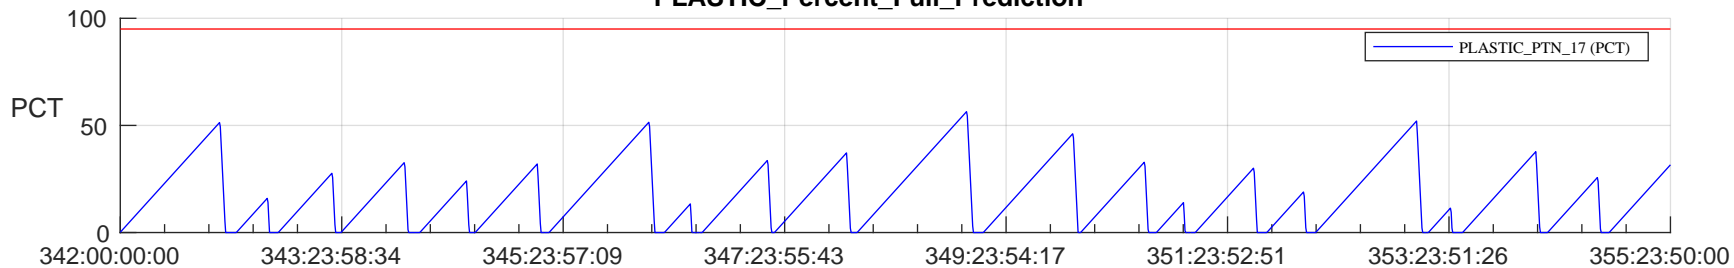

STEREO AHEAD SSR PCT Full Prediction

SWAVES_Percent_Full_Prediction

IMPACT_Percent_Full_Prediction

PLASTIC_Percent_Full_Prediction

Spacecraft_DownLink_Rate

Ground Time (2022:342:00:00:00.000 -2022:355:23:50:00.000)