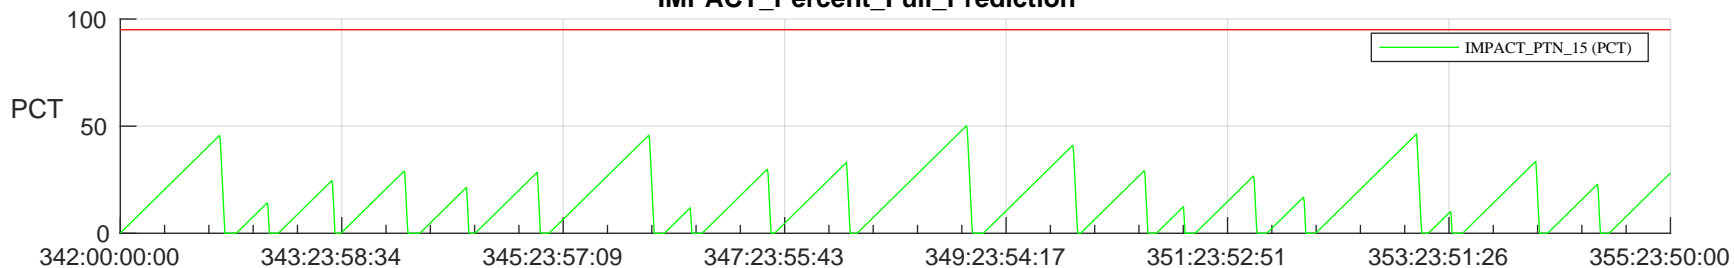

STEREO AHEAD SSR PCT Full Prediction

SWAVES_Percent_Full_Prediction

IMPACT_Percent_Full_Prediction

PLASTIC_Percent_Full_Prediction

Spacecraft_DownLink_Rate

Ground Time (2022:342:00:00:00.000 -2022:355:23:50:00.000)