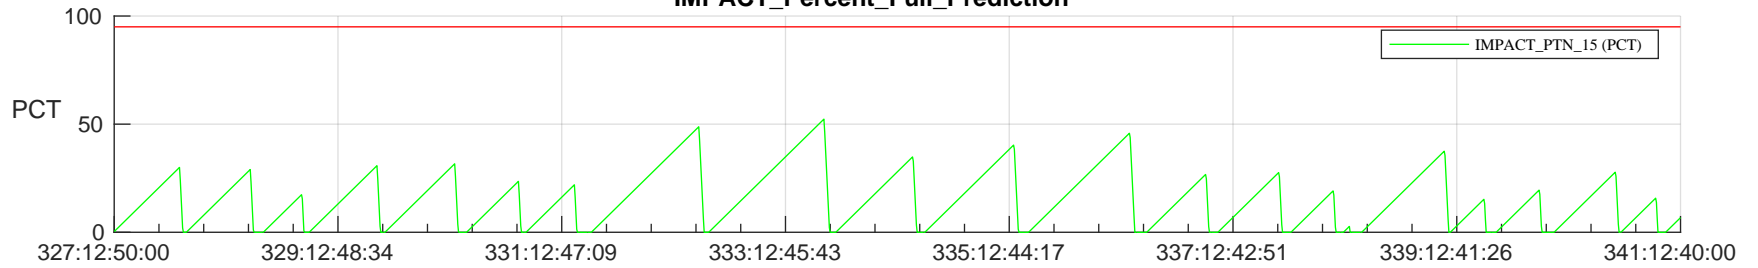

STEREO AHEAD SSR PCT Full Prediction

SWAVES_Percent_Full_Prediction

IMPACT_Percent_Full_Prediction

PLASTIC_Percent_Full_Prediction

Spacecraft_DownLink_Rate

Ground Time (2022:327:12:50:00.000 -2022:341:12:40:00.000)