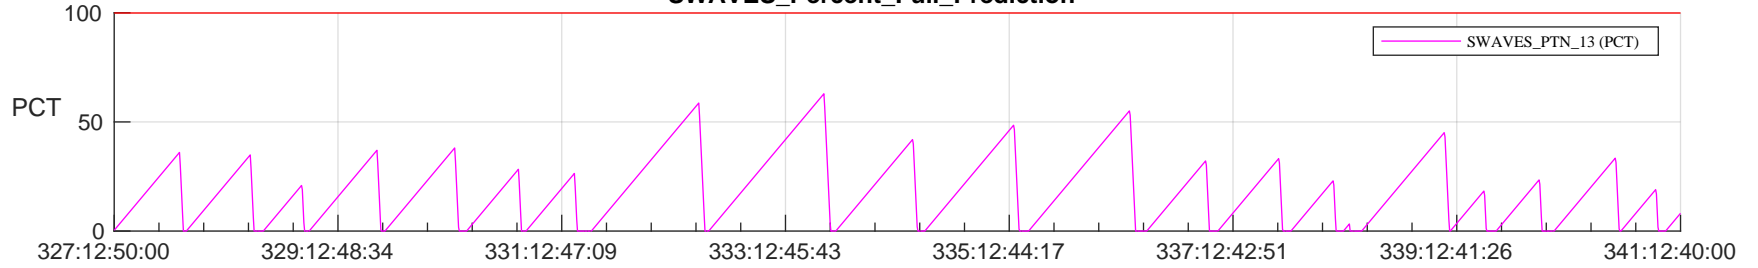

STEREO AHEAD SSR PCT Full Prediction

SWAVES_Percent_Full_Prediction

IMPACT_Percent_Full_Prediction

PLASTIC_Percent_Full_Prediction

Spacecraft_DownLink_Rate

Ground Time (2022:327:12:50:00.000 -2022:341:12:40:00.000)