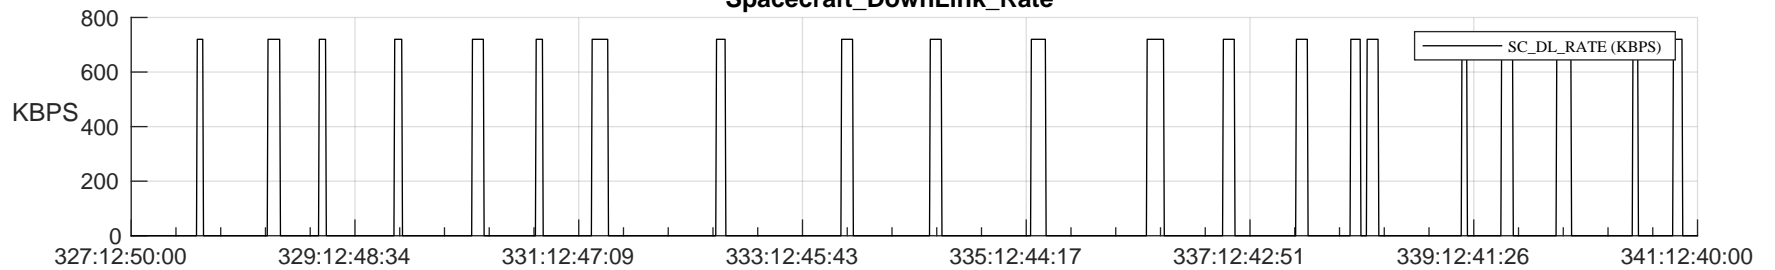

STEREO AHEAD SSR PCT Full Prediction

SWAVES_Percent_Full_Prediction

IMPACT_Percent_Full_Prediction

PLASTIC_Percent_Full_Prediction

Spacecraft_DownLink_Rate

Ground Time (2022:327:12:50:00.000 -2022:341:12:40:00.000)