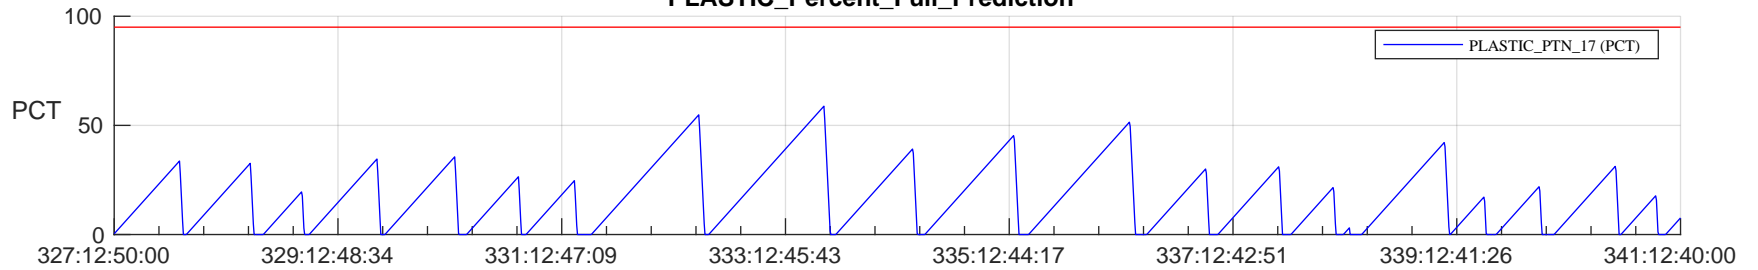

STEREO AHEAD SSR PCT Full Prediction

SWAVES_Percent_Full_Prediction

IMPACT_Percent_Full_Prediction

PLASTIC_Percent_Full_Prediction

Spacecraft_DownLink_Rate

Ground Time (2022:327:12:50:00.000 -2022:341:12:40:00.000)