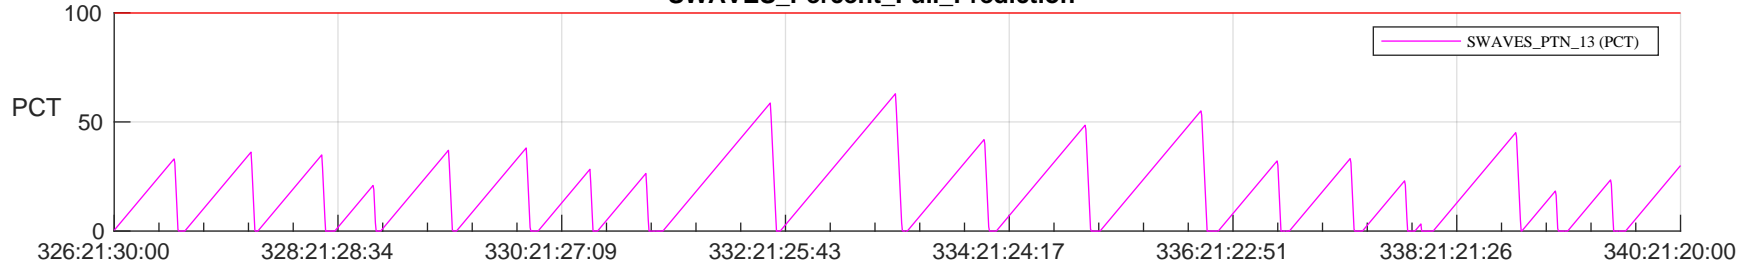

STEREO AHEAD SSR PCT Full Prediction

SWAVES_Percent_Full_Prediction

IMPACT_Percent_Full_Prediction

PLASTIC_Percent_Full_Prediction

Spacecraft_DownLink_Rate

Ground Time (2022:326:21:30:00.000 -2022:340:21:20:00.000)