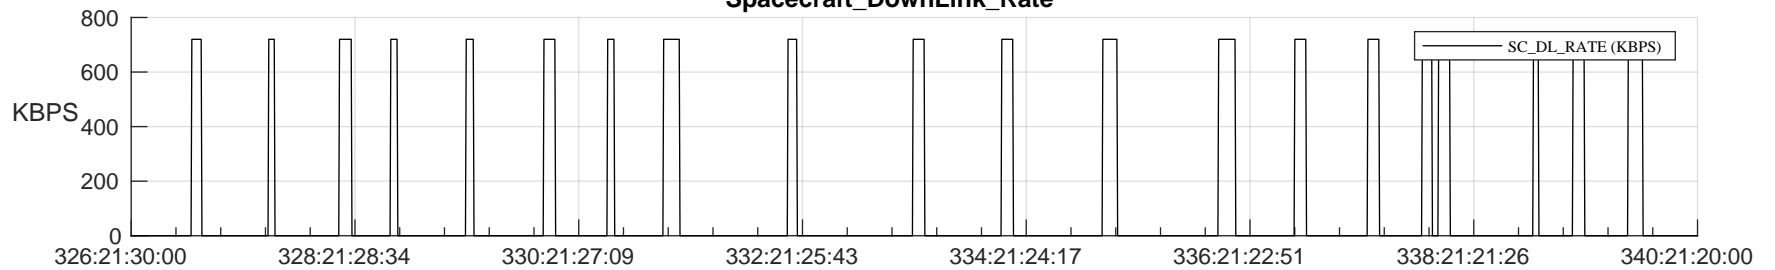

STEREO AHEAD SSR PCT Full Prediction

SWAVES_Percent_Full_Prediction

IMPACT_Percent_Full_Prediction

PLASTIC_Percent_Full_Prediction

Spacecraft_DownLink_Rate

Ground Time (2022:326:21:30:00.000 -2022:340:21:20:00.000)