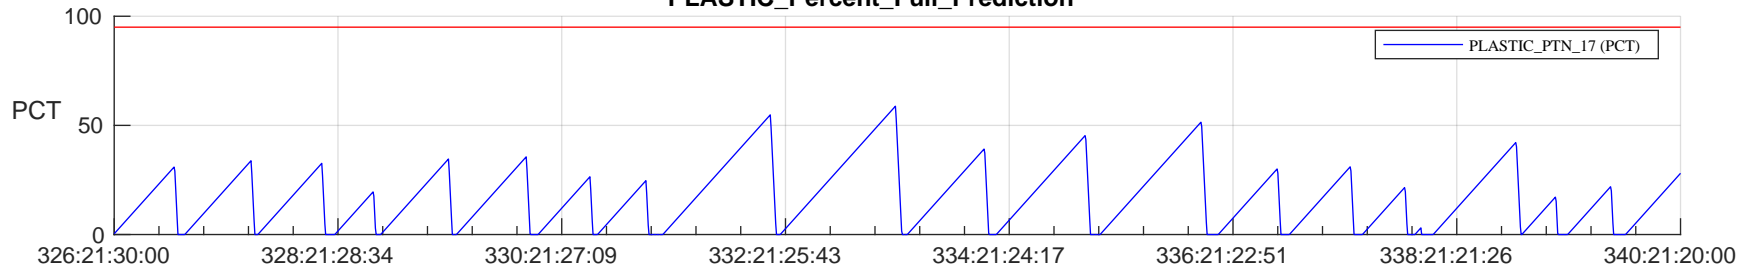

STEREO AHEAD SSR PCT Full Prediction

SWAVES_Percent_Full_Prediction

IMPACT_Percent_Full_Prediction

PLASTIC_Percent_Full_Prediction

Spacecraft_DownLink_Rate

Ground Time (2022:326:21:30:00.000 -2022:340:21:20:00.000)