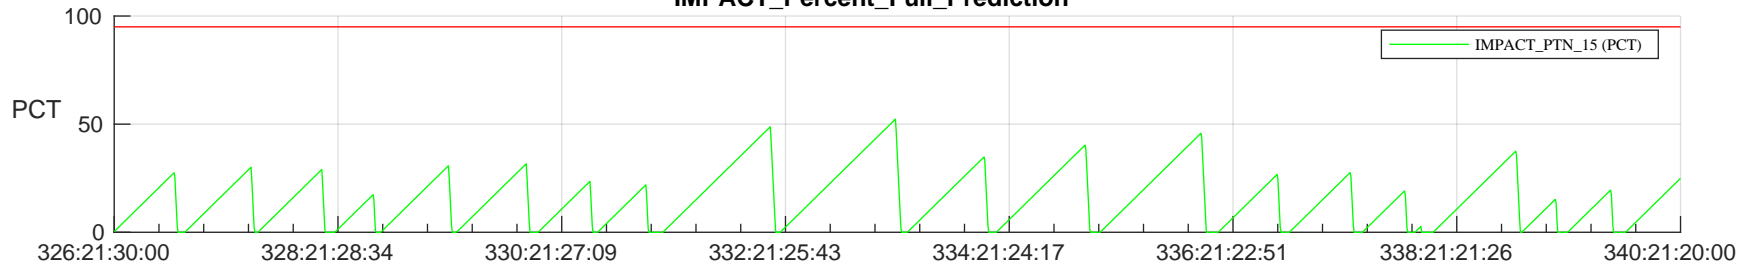

STEREO AHEAD SSR PCT Full Prediction

SWAVES_Percent_Full_Prediction

IMPACT_Percent_Full_Prediction

PLASTIC_Percent_Full_Prediction

Spacecraft_DownLink_Rate

Ground Time (2022:326:21:30:00.000 -2022:340:21:20:00.000)