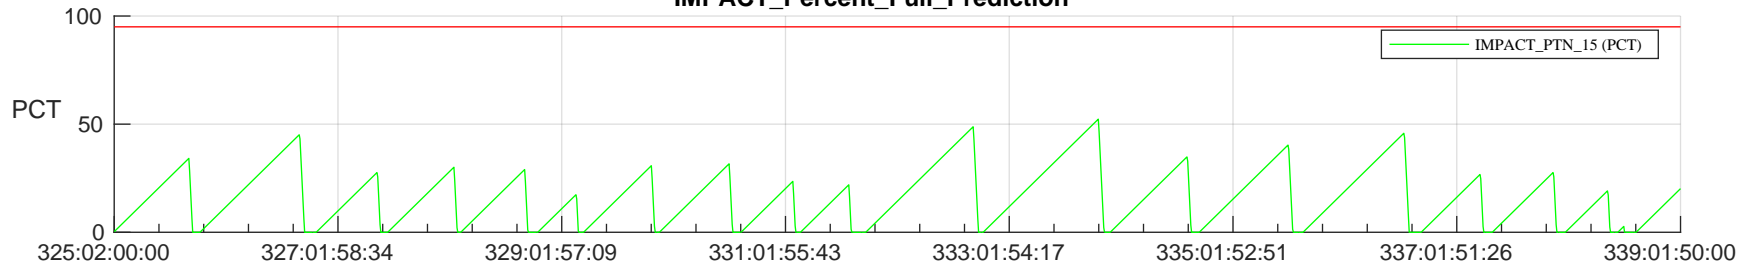

IMPACT_Percent_Full_Prediction