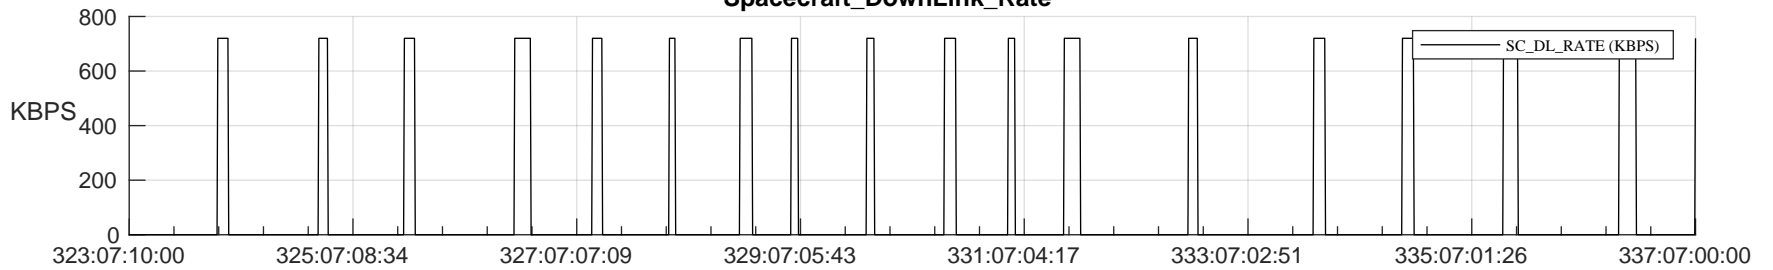

## SWAVES\_Percent\_Full\_Prediction

## Spacecraft\_DownLink\_Rate

Ground Time (2022:323:07:10:00.000 -2022:337:07:00:00.000)