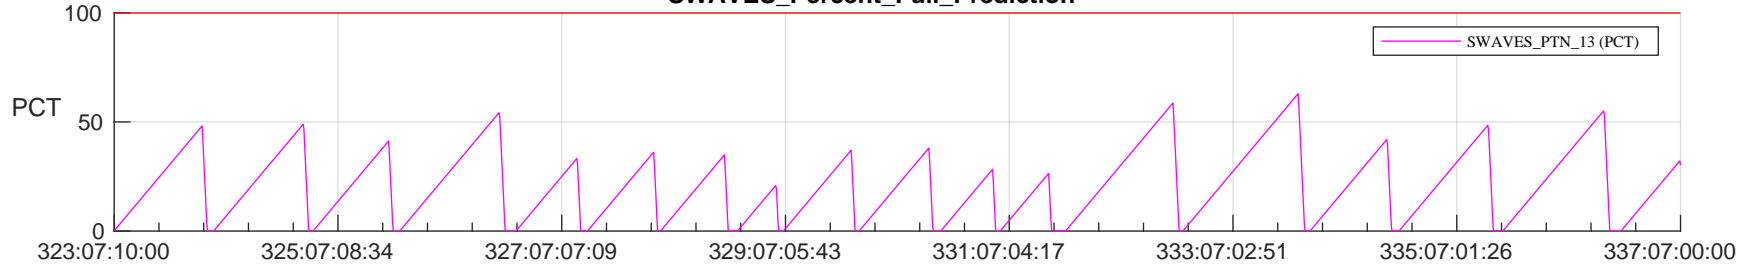

# STEREO AHEAD SSR PCT Full Prediction

## SWAVES\_Percent\_Full\_Prediction

## Spacecraft\_DownLink\_Rate

Ground Time (2022:323:07:10:00.000 -2022:337:07:00:00.000)