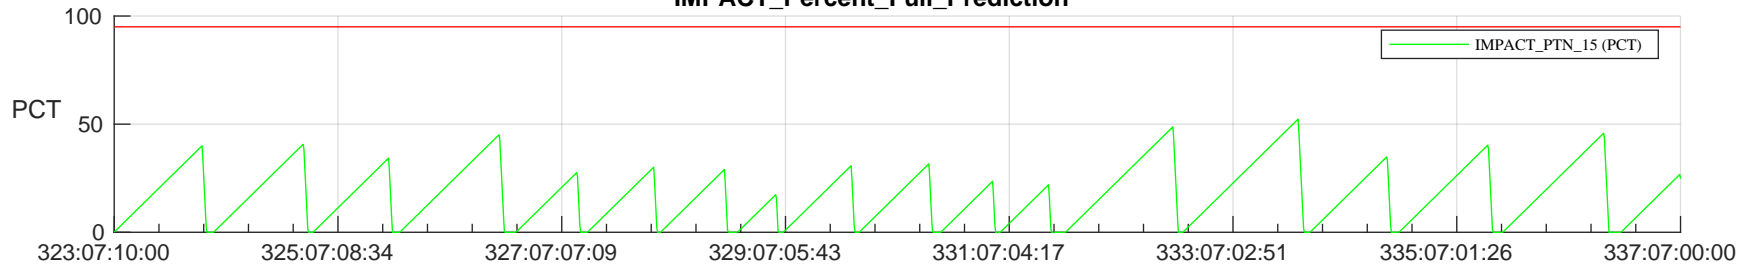

IMPACT_Percent_Full_Prediction