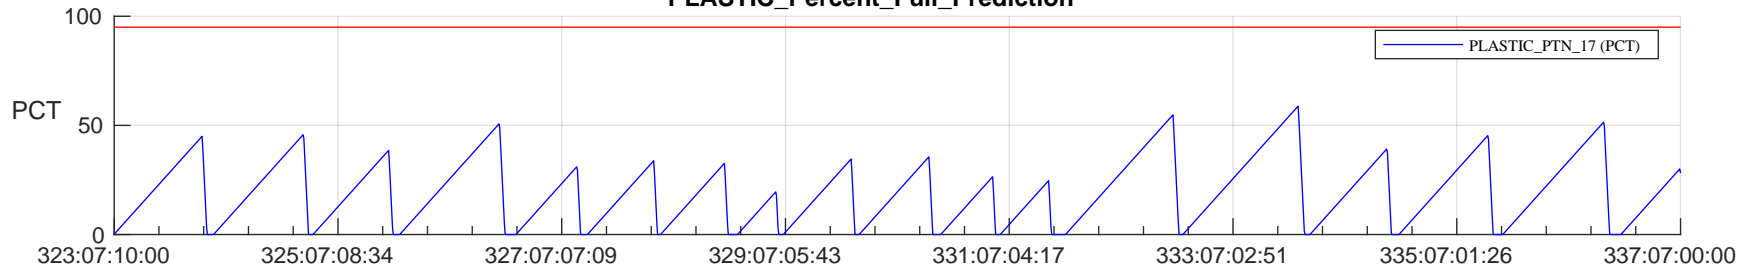

## SWAVES\_Percent\_Full\_Prediction

## Spacecraft\_DownLink\_Rate

Ground Time (2022:323:07:10:00.000 -2022:337:07:00:00.000)