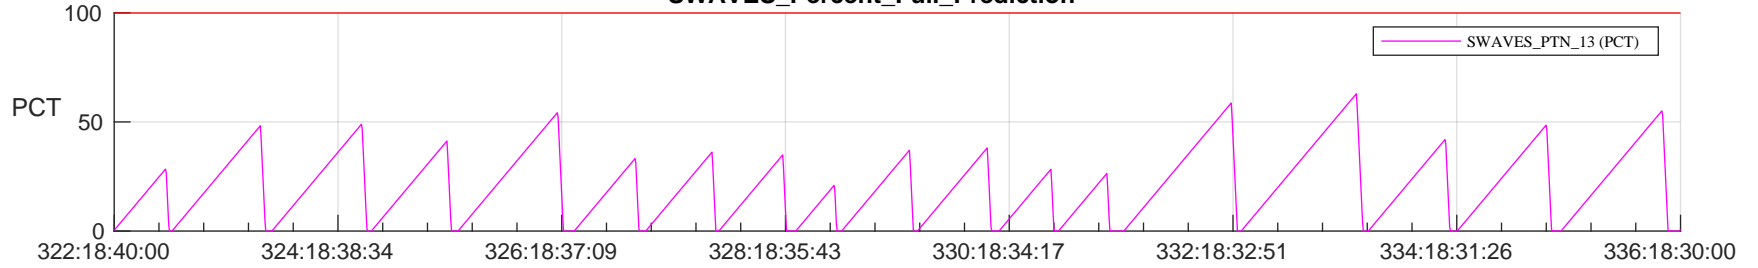

STEREO AHEAD SSR PCT Full Prediction

SWAVES_Percent_Full_Prediction

IMPACT_Percent_Full_Prediction

PLASTIC_Percent_Full_Prediction

Spacecraft_DownLink_Rate