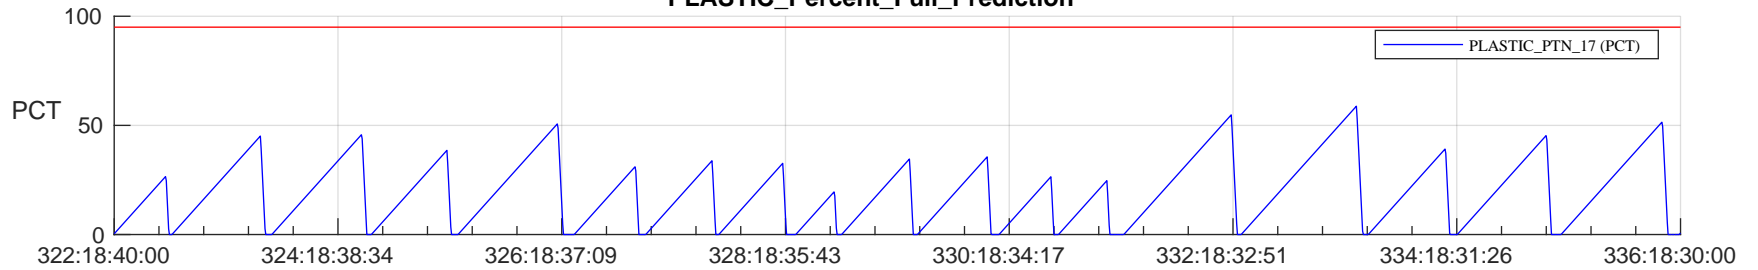

STEREO AHEAD SSR PCT Full Prediction

SWAVES_Percent_Full_Prediction

IMPACT_Percent_Full_Prediction

PLASTIC_Percent_Full_Prediction

Spacecraft_DownLink_Rate