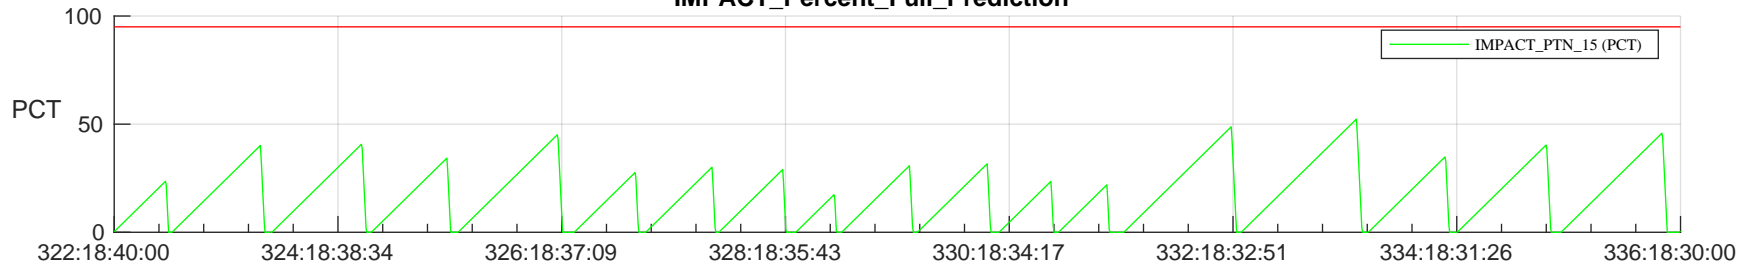

STEREO AHEAD SSR PCT Full Prediction

SWAVES_Percent_Full_Prediction

IMPACT_Percent_Full_Prediction

PLASTIC_Percent_Full_Prediction

Spacecraft_DownLink_Rate