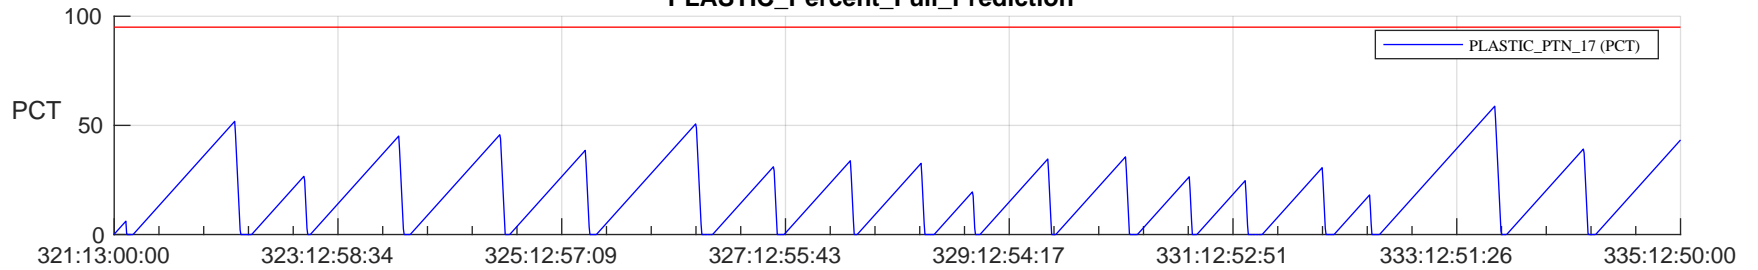

STEREO AHEAD SSR PCT Full Prediction

SWAVES_Percent_Full_Prediction

IMPACT_Percent_Full_Prediction

PLASTIC_Percent_Full_Prediction

Spacecraft_DownLink_Rate