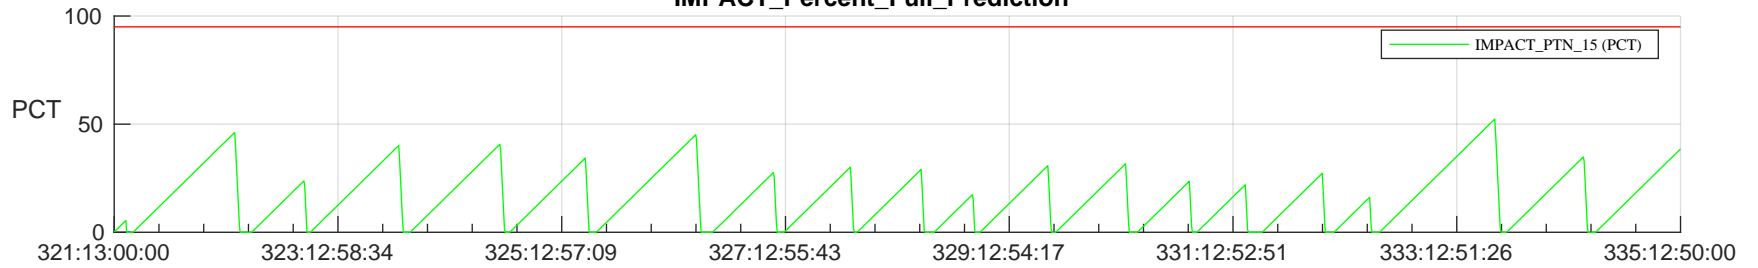

STEREO AHEAD SSR PCT Full Prediction

SWAVES_Percent_Full_Prediction

IMPACT_Percent_Full_Prediction

PLASTIC_Percent_Full_Prediction

Spacecraft_DownLink_Rate