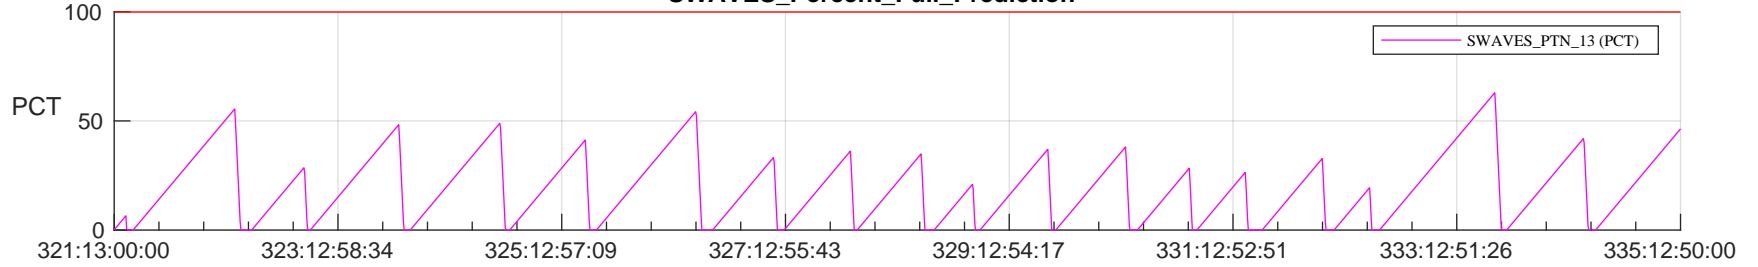

STEREO AHEAD SSR PCT Full Prediction

SWAVES_Percent_Full_Prediction

IMPACT_Percent_Full_Prediction

PLASTIC_Percent_Full_Prediction

Spacecraft_DownLink_Rate