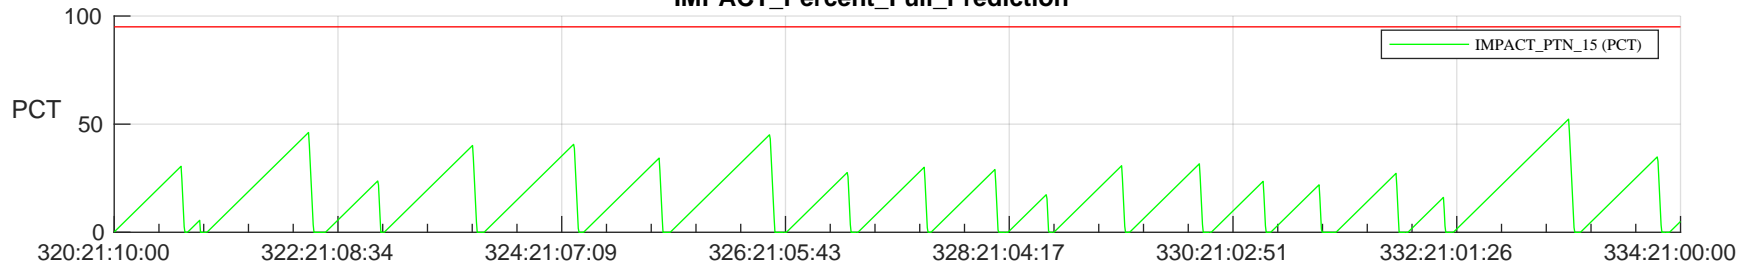

STEREO AHEAD SSR PCT Full Prediction

SWAVES_Percent_Full_Prediction

IMPACT_Percent_Full_Prediction

PLASTIC_Percent_Full_Prediction

Spacecraft_DownLink_Rate