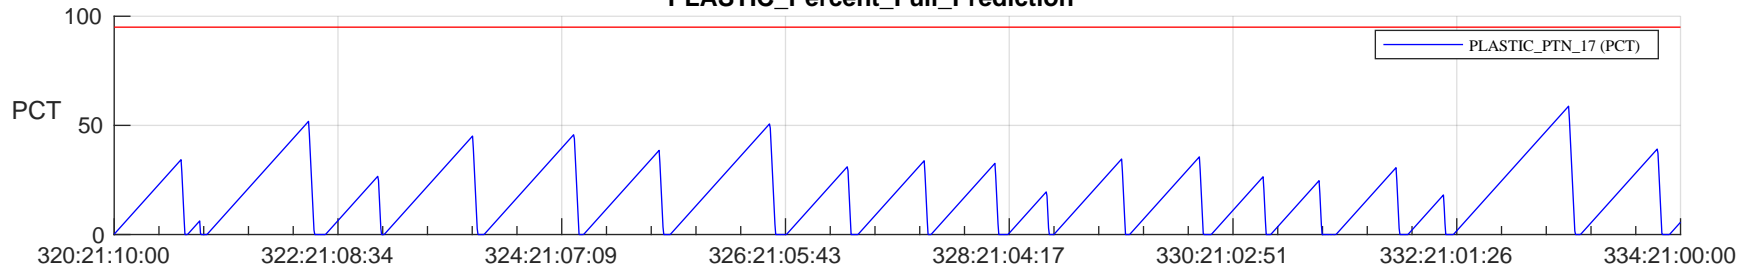

STEREO AHEAD SSR PCT Full Prediction

SWAVES_Percent_Full_Prediction

IMPACT_Percent_Full_Prediction

PLASTIC_Percent_Full_Prediction

Spacecraft_DownLink_Rate