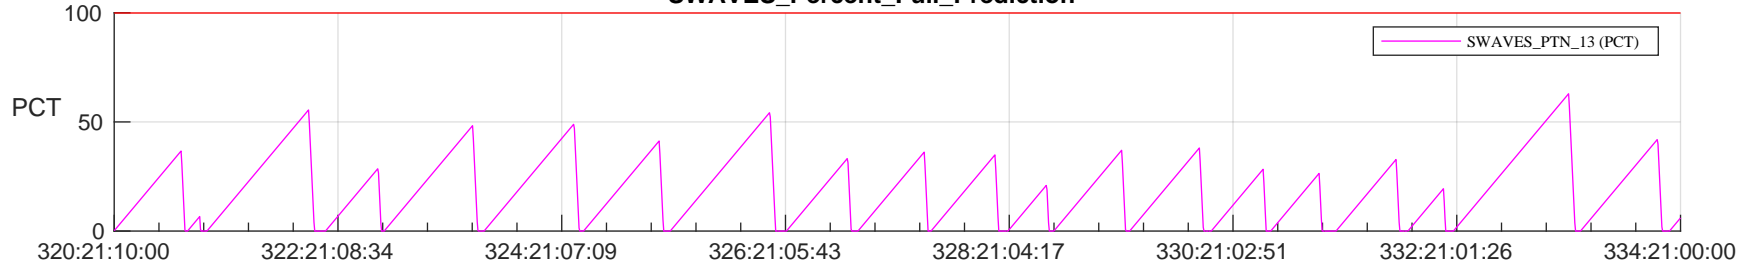

STEREO AHEAD SSR PCT Full Prediction

SWAVES_Percent_Full_Prediction

IMPACT_Percent_Full_Prediction

PLASTIC_Percent_Full_Prediction

Spacecraft_DownLink_Rate