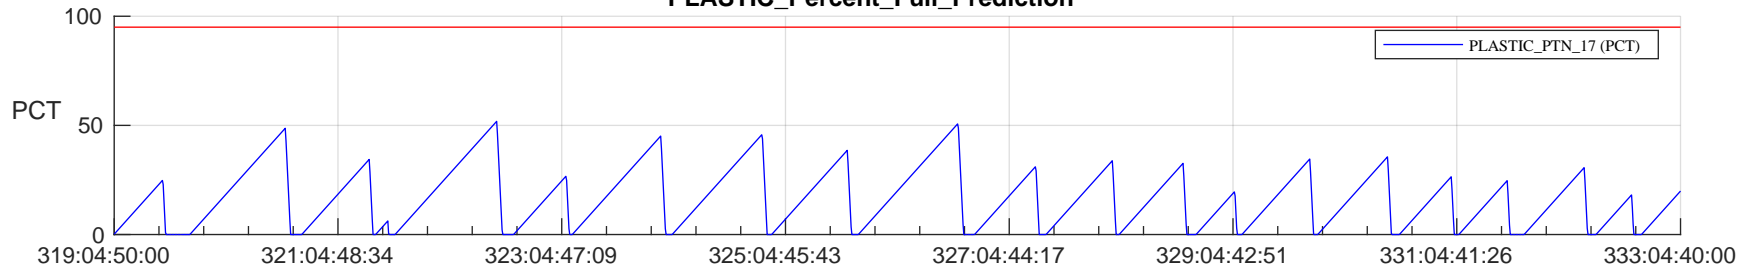

STEREO AHEAD SSR PCT Full Prediction

SWAVES_Percent_Full_Prediction

IMPACT_Percent_Full_Prediction

PLASTIC_Percent_Full_Prediction

Spacecraft_DownLink_Rate