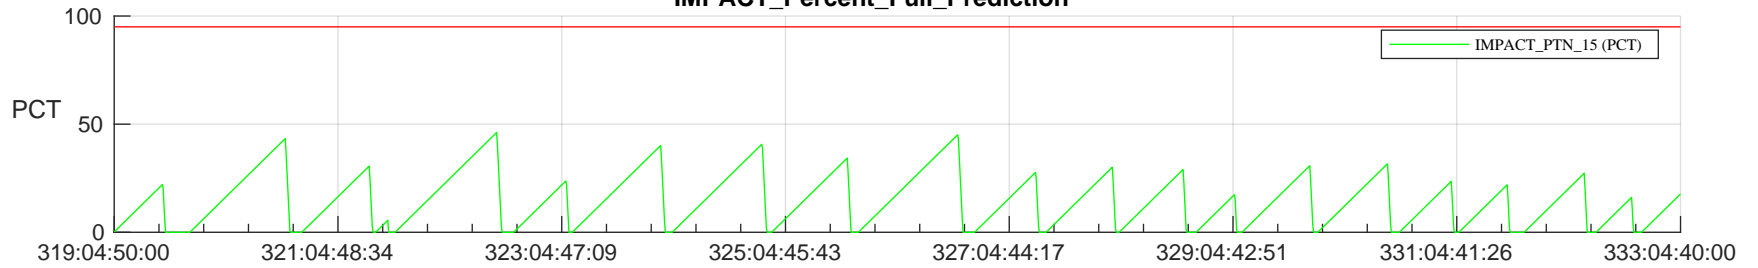

STEREO AHEAD SSR PCT Full Prediction

SWAVES_Percent_Full_Prediction

IMPACT_Percent_Full_Prediction

PLASTIC_Percent_Full_Prediction

Spacecraft_DownLink_Rate