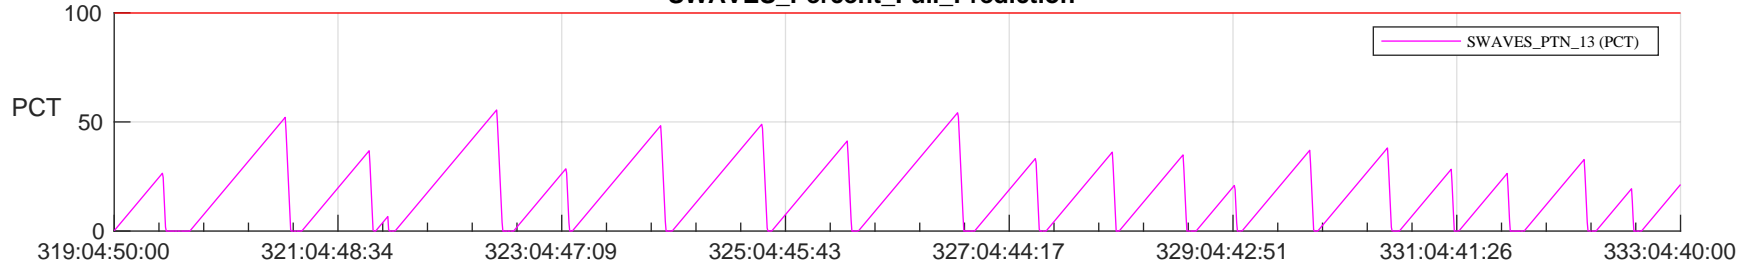

STEREO AHEAD SSR PCT Full Prediction

SWAVES_Percent_Full_Prediction

IMPACT_Percent_Full_Prediction

PLASTIC_Percent_Full_Prediction

Spacecraft_DownLink_Rate