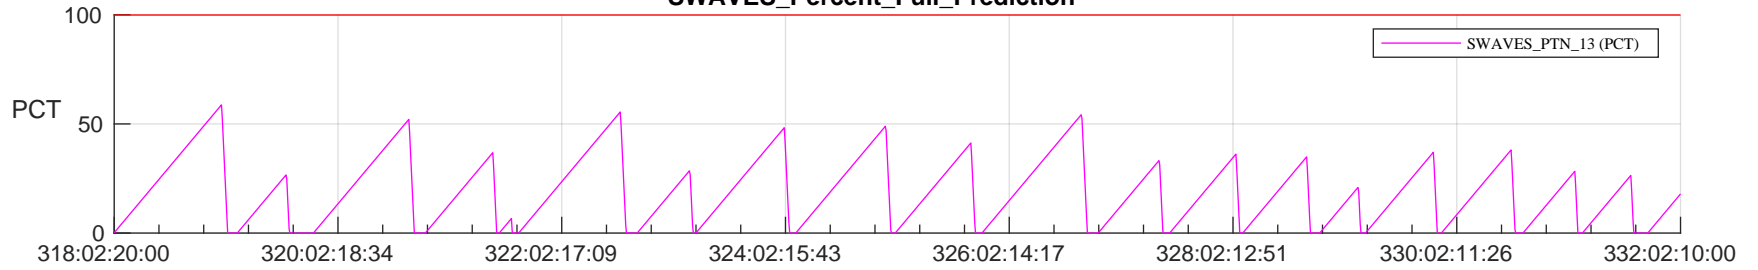

## SWAVES\_Percent\_Full\_Prediction

## Spacecraft\_DownLink\_Rate

Ground Time (2022:318:02:20:00.000 -2022:332:02:10:00.000)