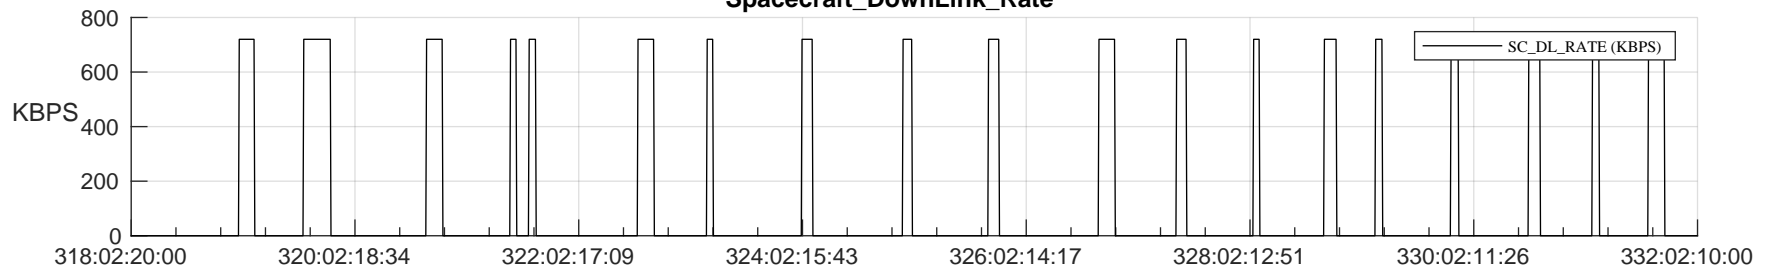

## SWAVES\_Percent\_Full\_Prediction

## Spacecraft\_DownLink\_Rate

Ground Time (2022:318:02:20:00.000 -2022:332:02:10:00.000)