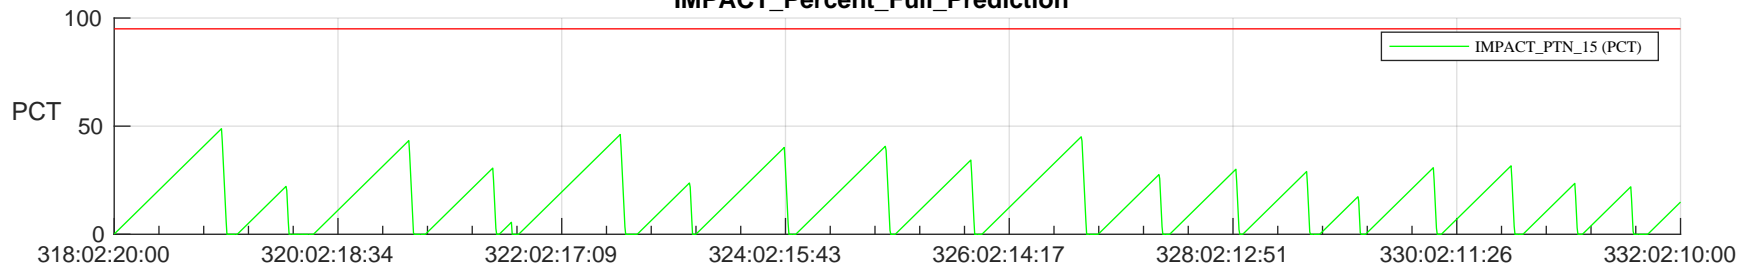

IMPACT_Percent_Full_Prediction