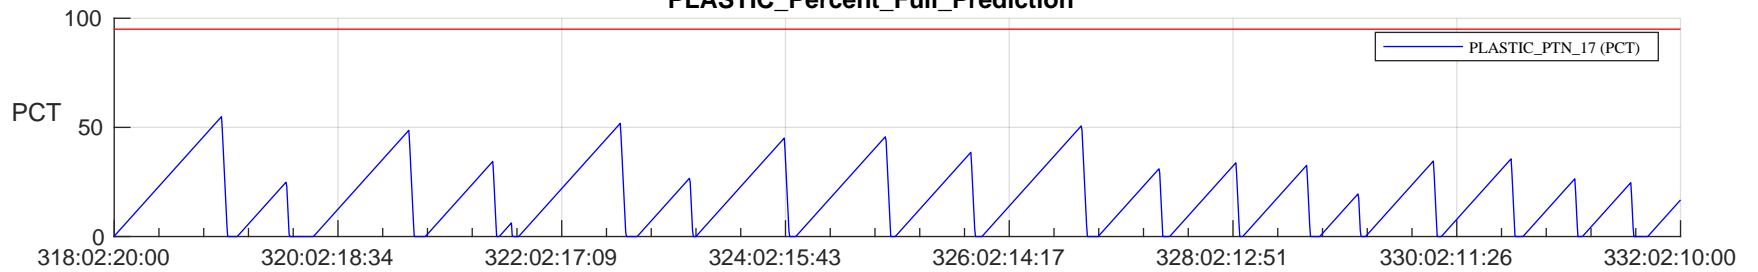

## SWAVES\_Percent\_Full\_Prediction

## Spacecraft\_DownLink\_Rate

Ground Time (2022:318:02:20:00.000 -2022:332:02:10:00.000)