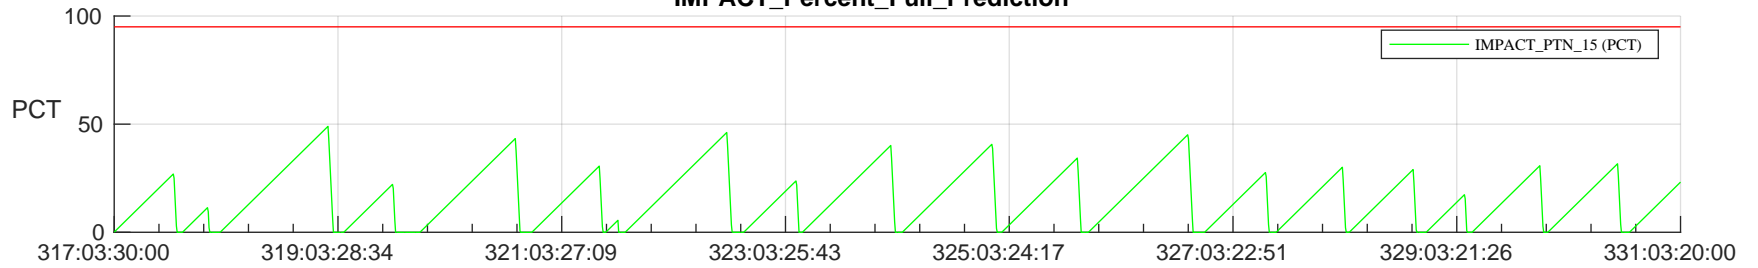

STEREO AHEAD SSR PCT Full Prediction

SWAVES_Percent_Full_Prediction

IMPACT_Percent_Full_Prediction

PLASTIC_Percent_Full_Prediction

Spacecraft_DownLink_Rate