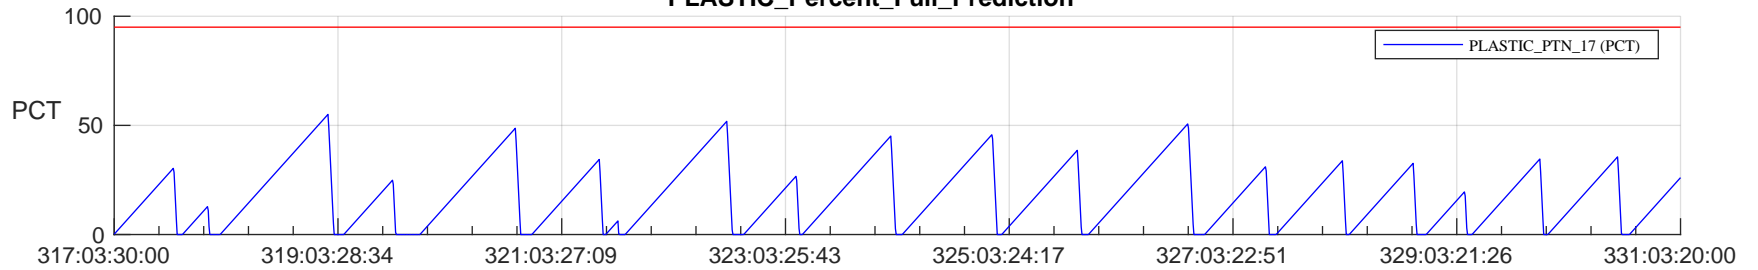

STEREO AHEAD SSR PCT Full Prediction

SWAVES_Percent_Full_Prediction

IMPACT_Percent_Full_Prediction

PLASTIC_Percent_Full_Prediction

Spacecraft_DownLink_Rate