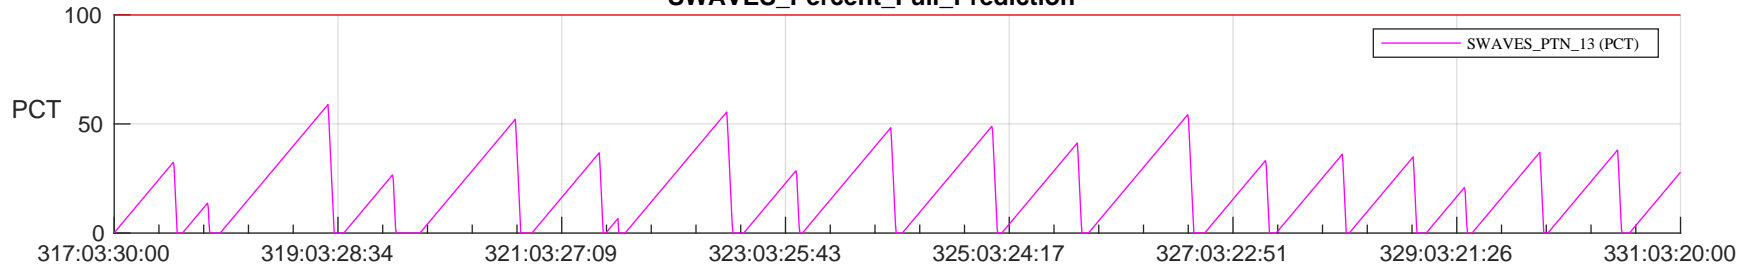

STEREO AHEAD SSR PCT Full Prediction

SWAVES_Percent_Full_Prediction

IMPACT_Percent_Full_Prediction

PLASTIC_Percent_Full_Prediction

Spacecraft_DownLink_Rate