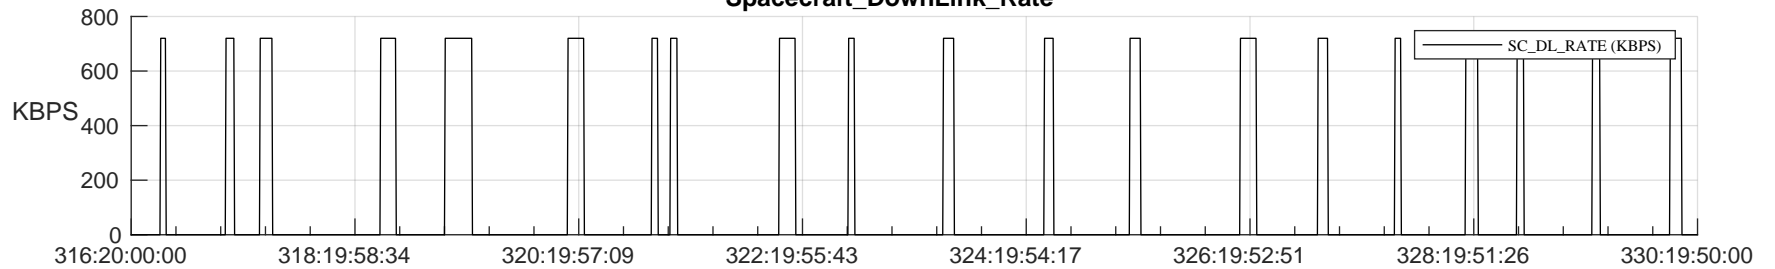

STEREO AHEAD SSR PCT Full Prediction

SWAVES_Percent_Full_Prediction

IMPACT_Percent_Full_Prediction

PLASTIC_Percent_Full_Prediction

Spacecraft_DownLink_Rate

Ground Time (2022:316:20:00:00.000 -2022:330:19:50:00.000)