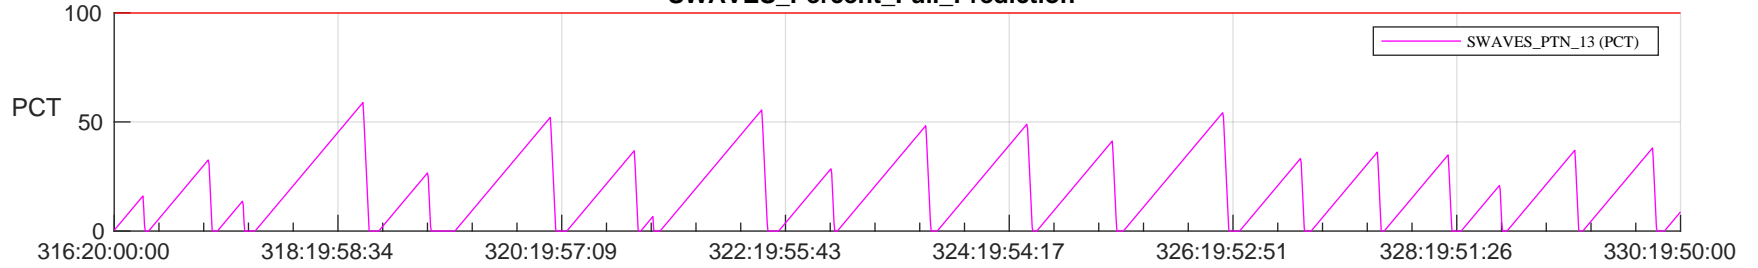

STEREO AHEAD SSR PCT Full Prediction

SWAVES_Percent_Full_Prediction

IMPACT_Percent_Full_Prediction

PLASTIC_Percent_Full_Prediction

Spacecraft_DownLink_Rate

Ground Time (2022:316:20:00:00.000 -2022:330:19:50:00.000)