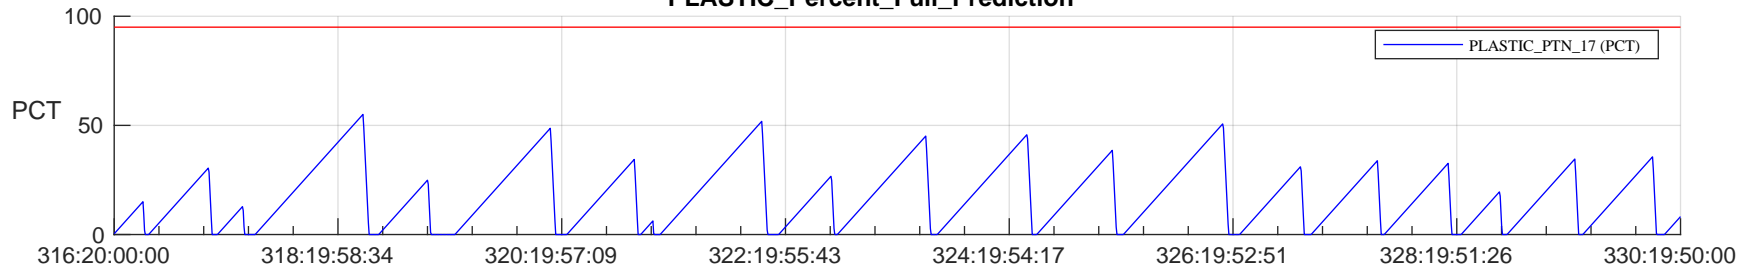

STEREO AHEAD SSR PCT Full Prediction

SWAVES_Percent_Full_Prediction

IMPACT_Percent_Full_Prediction

PLASTIC_Percent_Full_Prediction

Spacecraft_DownLink_Rate

Ground Time (2022:316:20:00:00.000 -2022:330:19:50:00.000)