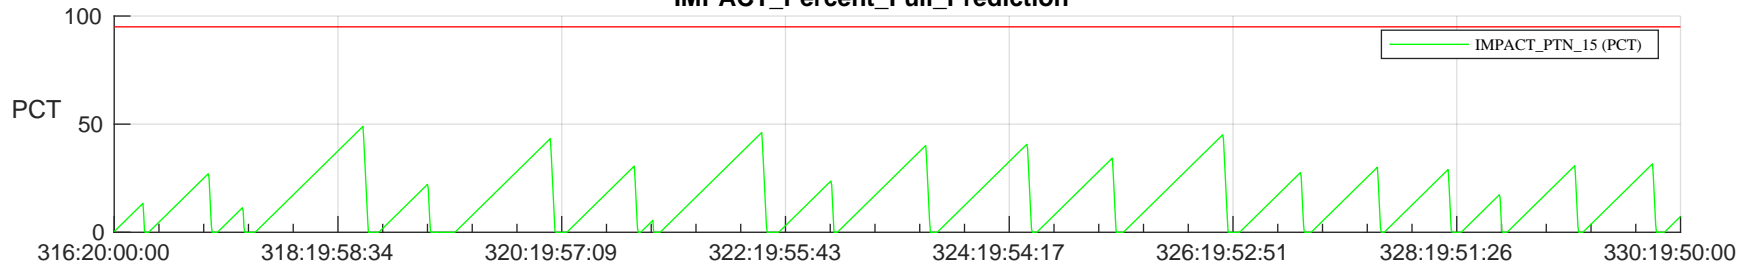

STEREO AHEAD SSR PCT Full Prediction

SWAVES_Percent_Full_Prediction

IMPACT_Percent_Full_Prediction

PLASTIC_Percent_Full_Prediction

Spacecraft_DownLink_Rate

Ground Time (2022:316:20:00:00.000 -2022:330:19:50:00.000)