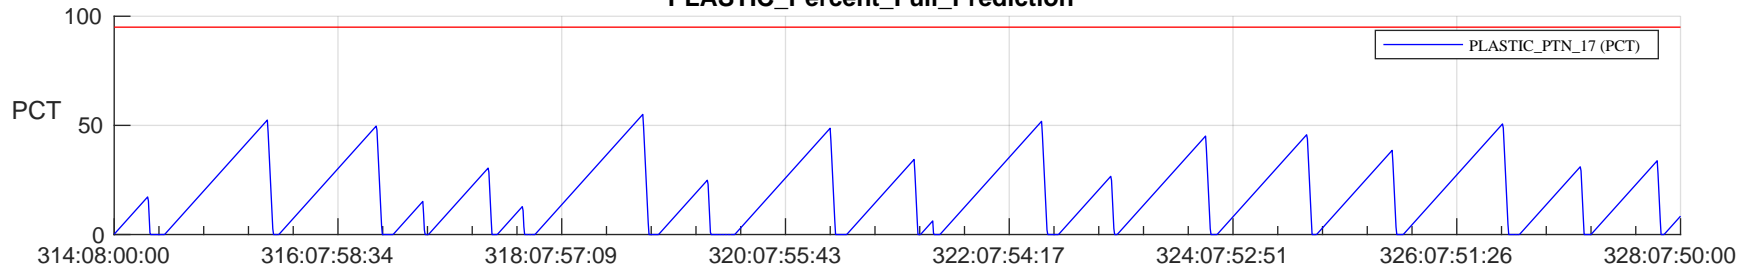

STEREO AHEAD SSR PCT Full Prediction

SWAVES_Percent_Full_Prediction

IMPACT_Percent_Full_Prediction

PLASTIC_Percent_Full_Prediction

Spacecraft_DownLink_Rate

Ground Time (2022:314:08:00:00.000 -2022:328:07:50:00.000)