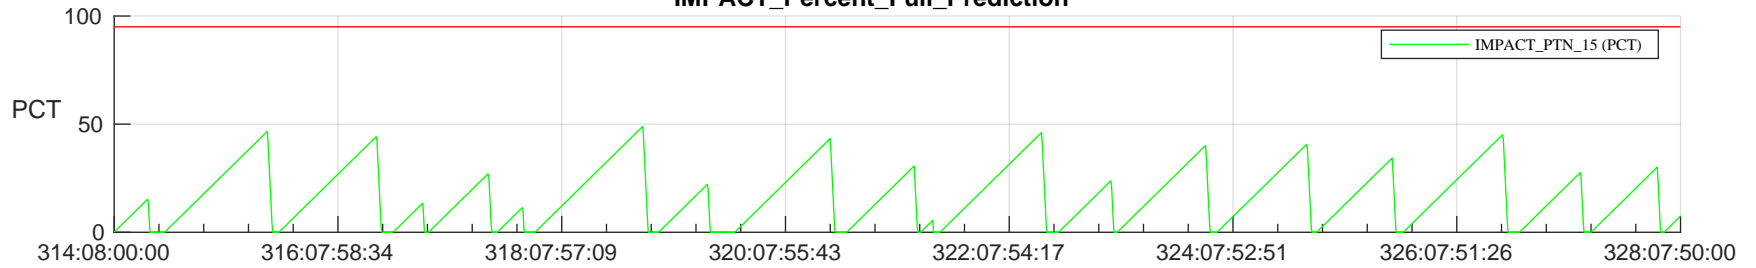

STEREO AHEAD SSR PCT Full Prediction

SWAVES_Percent_Full_Prediction

IMPACT_Percent_Full_Prediction

PLASTIC_Percent_Full_Prediction

Spacecraft_DownLink_Rate

Ground Time (2022:314:08:00:00.000 -2022:328:07:50:00.000)