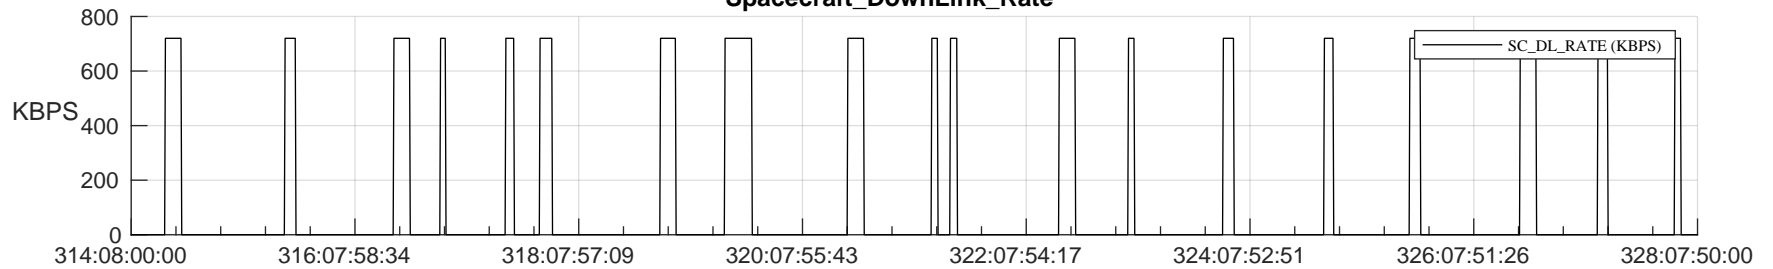

STEREO AHEAD SSR PCT Full Prediction

SWAVES_Percent_Full_Prediction

IMPACT_Percent_Full_Prediction

PLASTIC_Percent_Full_Prediction

Spacecraft_DownLink_Rate

Ground Time (2022:314:08:00:00.000 -2022:328:07:50:00.000)