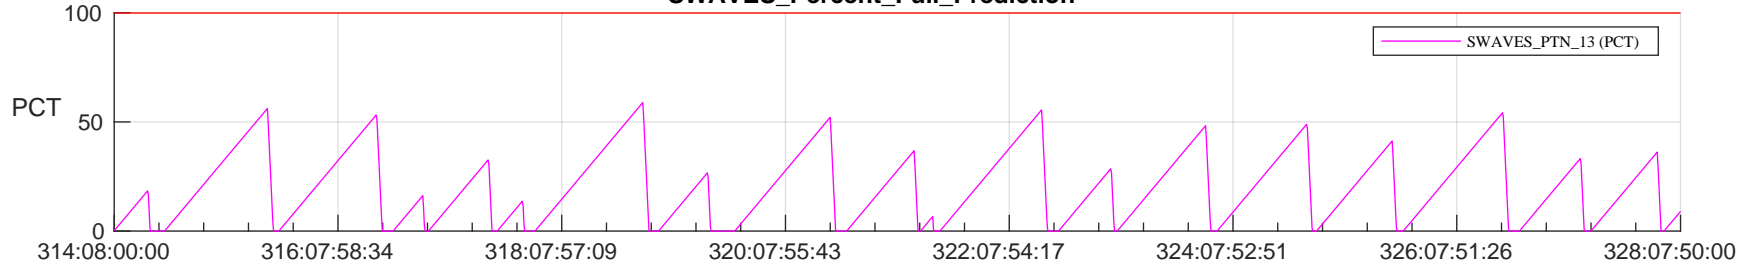

STEREO AHEAD SSR PCT Full Prediction

SWAVES_Percent_Full_Prediction

IMPACT_Percent_Full_Prediction

PLASTIC_Percent_Full_Prediction

Spacecraft_DownLink_Rate

Ground Time (2022:314:08:00:00.000 -2022:328:07:50:00.000)