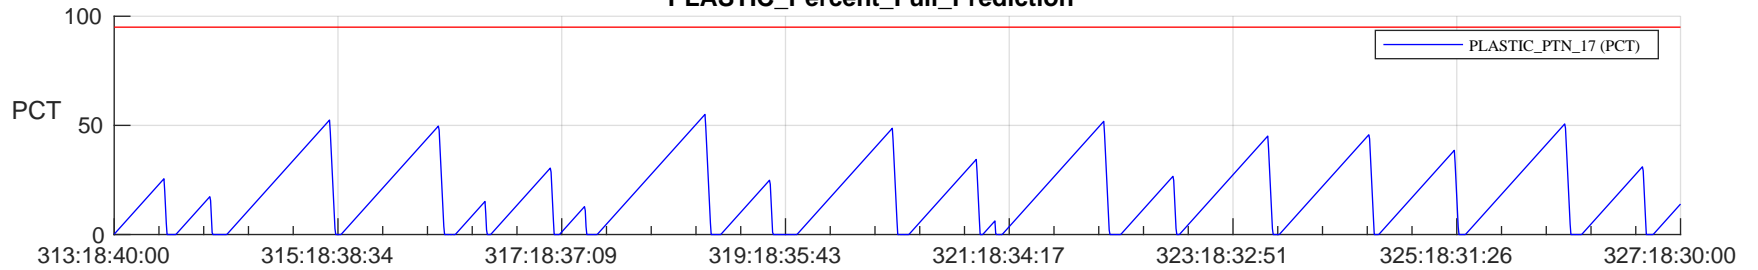

STEREO AHEAD SSR PCT Full Prediction

SWAVES_Percent_Full_Prediction

IMPACT_Percent_Full_Prediction

PLASTIC_Percent_Full_Prediction

Spacecraft_DownLink_Rate