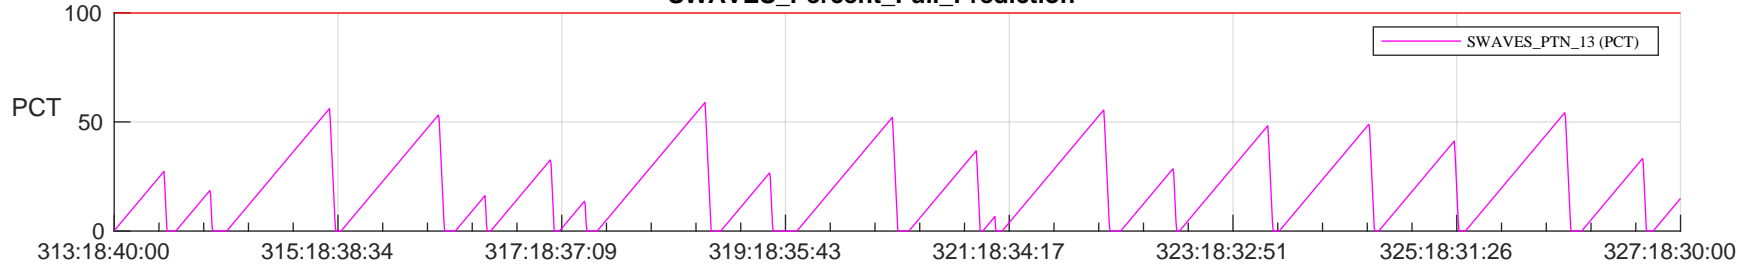

STEREO AHEAD SSR PCT Full Prediction

SWAVES_Percent_Full_Prediction

IMPACT_Percent_Full_Prediction

PLASTIC_Percent_Full_Prediction

Spacecraft_DownLink_Rate