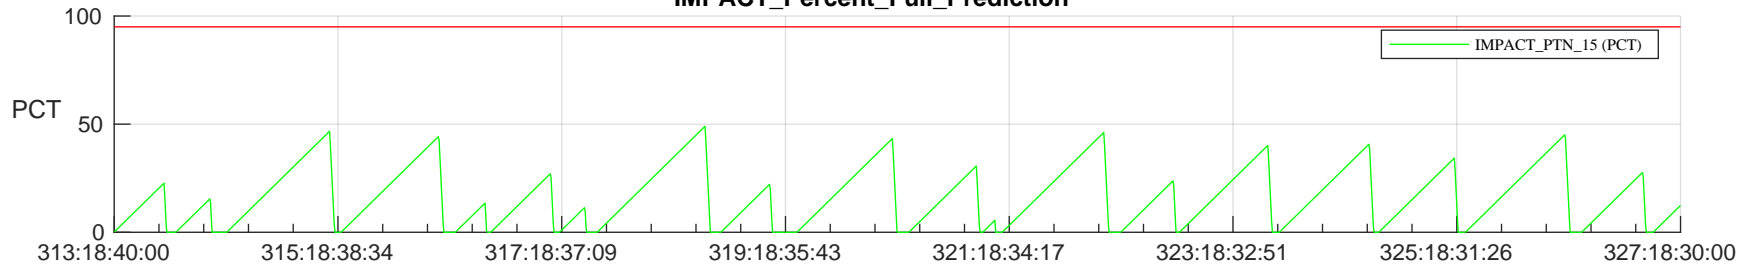

STEREO AHEAD SSR PCT Full Prediction

SWAVES_Percent_Full_Prediction

IMPACT_Percent_Full_Prediction

PLASTIC_Percent_Full_Prediction

Spacecraft_DownLink_Rate