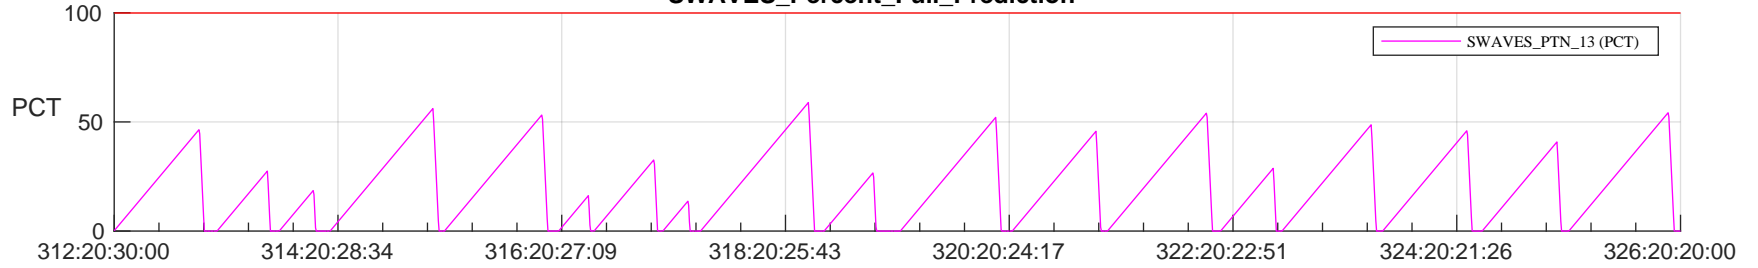

STEREO AHEAD SSR PCT Full Prediction

SWAVES_Percent_Full_Prediction

IMPACT_Percent_Full_Prediction

PLASTIC_Percent_Full_Prediction

Spacecraft_DownLink_Rate

Ground Time (2022:312:20:30:00.000 -2022:326:20:20:00.000)