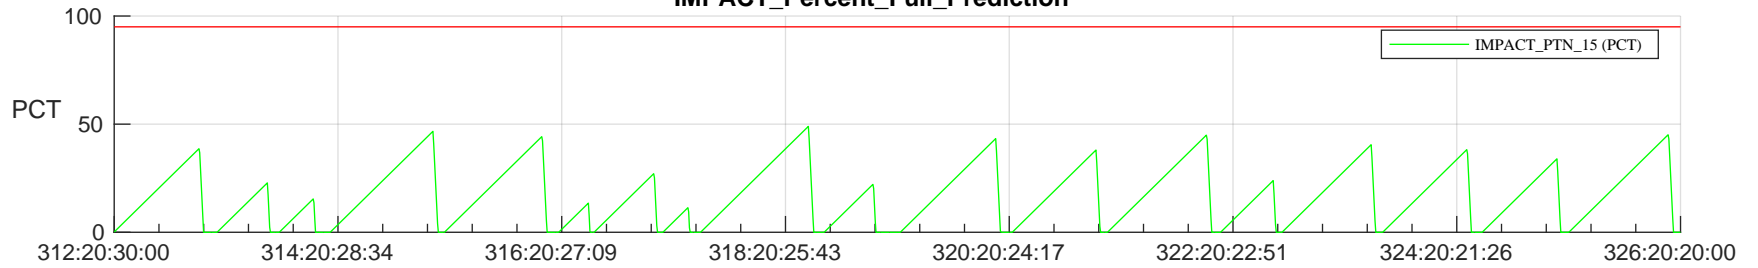

STEREO AHEAD SSR PCT Full Prediction

SWAVES_Percent_Full_Prediction

IMPACT_Percent_Full_Prediction

PLASTIC_Percent_Full_Prediction

Spacecraft_DownLink_Rate

Ground Time (2022:312:20:30:00.000 -2022:326:20:20:00.000)