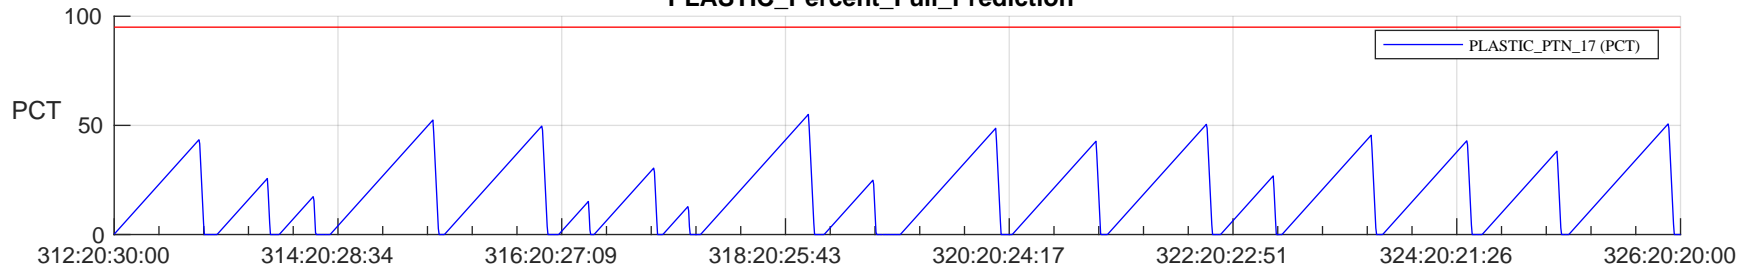

STEREO AHEAD SSR PCT Full Prediction

SWAVES_Percent_Full_Prediction

IMPACT_Percent_Full_Prediction

PLASTIC_Percent_Full_Prediction

Spacecraft_DownLink_Rate

Ground Time (2022:312:20:30:00.000 -2022:326:20:20:00.000)