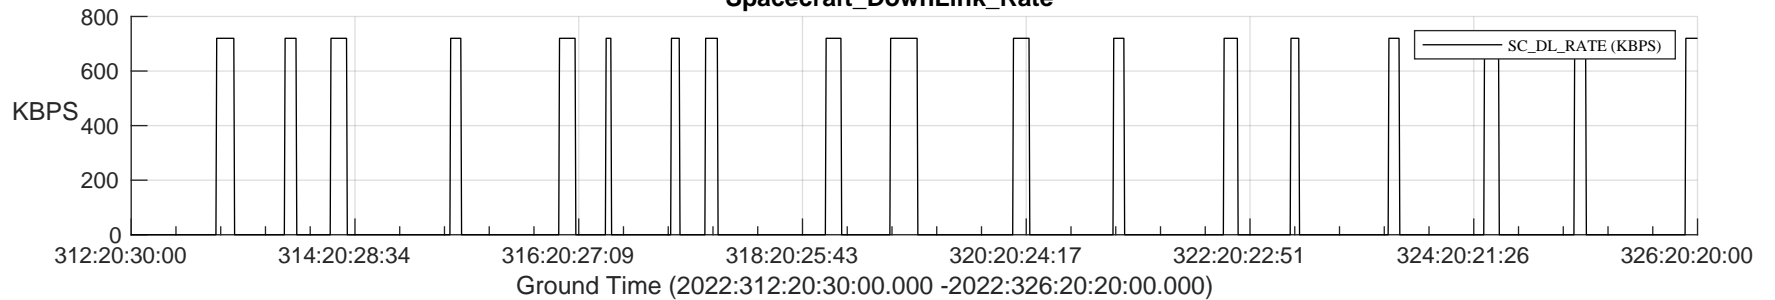

STEREO AHEAD SSR PCT Full Prediction

SWAVES_Percent_Full_Prediction

IMPACT_Percent_Full_Prediction

PLASTIC_Percent_Full_Prediction

Spacecraft_DownLink_Rate

Ground Time (2022:312:20:30:00.000 -2022:326:20:20:00.000)