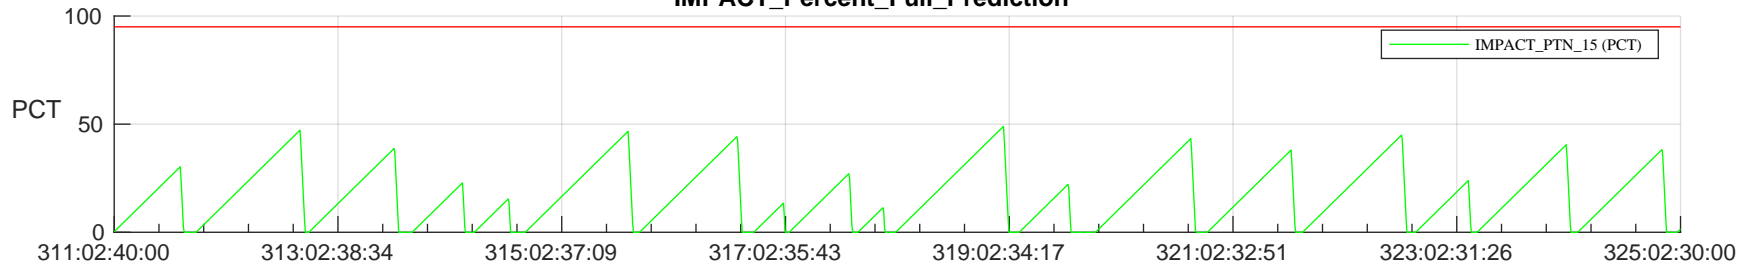

STEREO AHEAD SSR PCT Full Prediction

SWAVES_Percent_Full_Prediction

IMPACT_Percent_Full_Prediction

PLASTIC_Percent_Full_Prediction

Spacecraft_DownLink_Rate