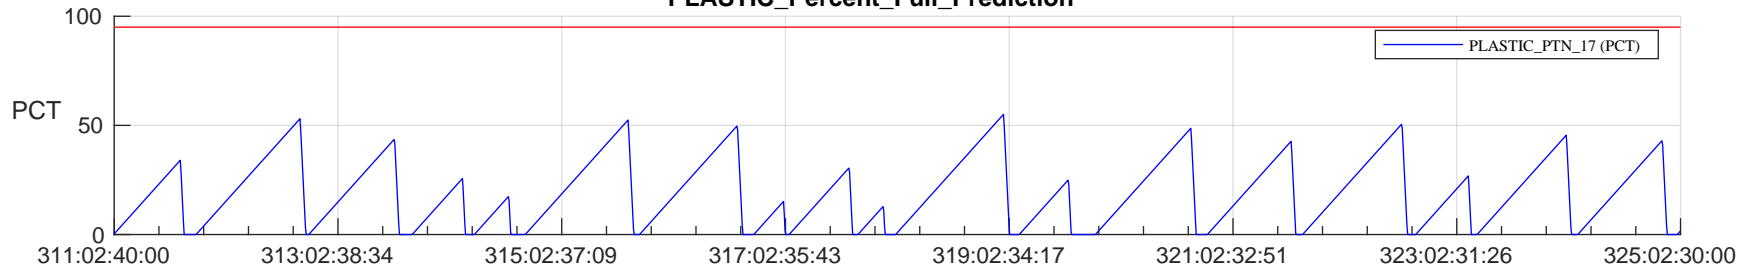

STEREO AHEAD SSR PCT Full Prediction

SWAVES_Percent_Full_Prediction

IMPACT_Percent_Full_Prediction

PLASTIC_Percent_Full_Prediction

Spacecraft_DownLink_Rate