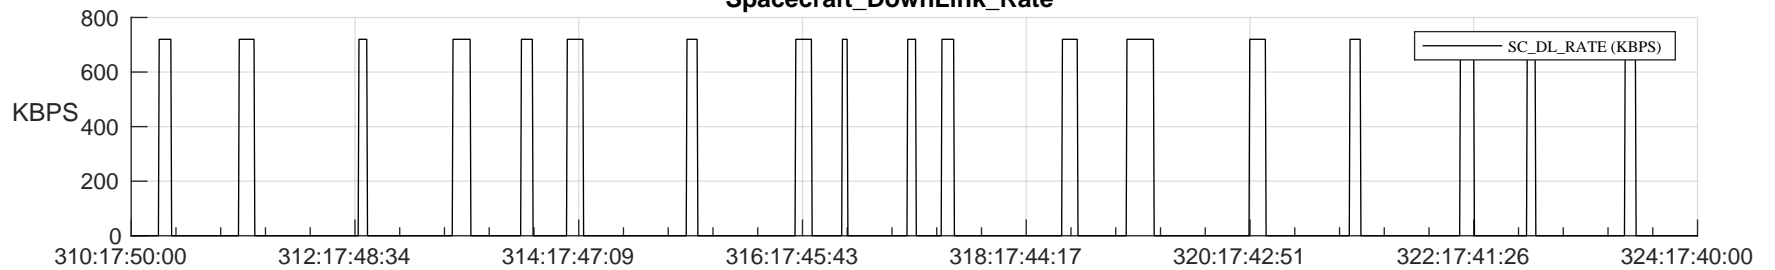

STEREO AHEAD SSR PCT Full Prediction

SWAVES_Percent_Full_Prediction

IMPACT_Percent_Full_Prediction

PLASTIC_Percent_Full_Prediction

Spacecraft_DownLink_Rate

Ground Time (2022:310:17:50:00.000 -2022:324:17:40:00.000)