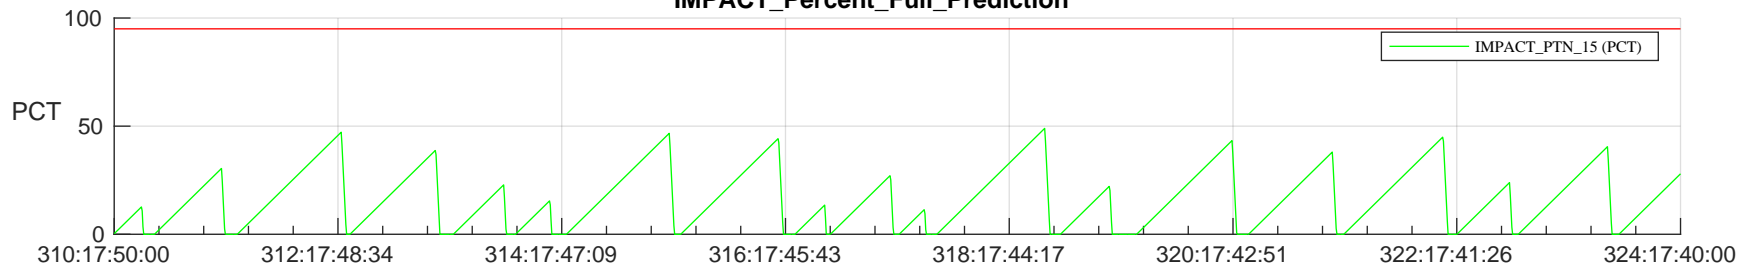

STEREO AHEAD SSR PCT Full Prediction

SWAVES_Percent_Full_Prediction

IMPACT_Percent_Full_Prediction

PLASTIC_Percent_Full_Prediction

Spacecraft_DownLink_Rate

Ground Time (2022:310:17:50:00.000 -2022:324:17:40:00.000)