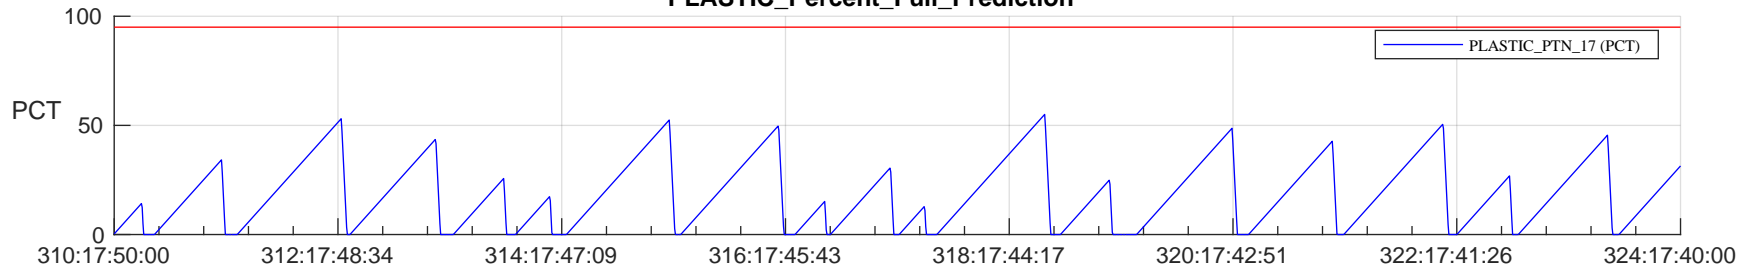

STEREO AHEAD SSR PCT Full Prediction

SWAVES_Percent_Full_Prediction

IMPACT_Percent_Full_Prediction

PLASTIC_Percent_Full_Prediction

Spacecraft_DownLink_Rate

Ground Time (2022:310:17:50:00.000 -2022:324:17:40:00.000)