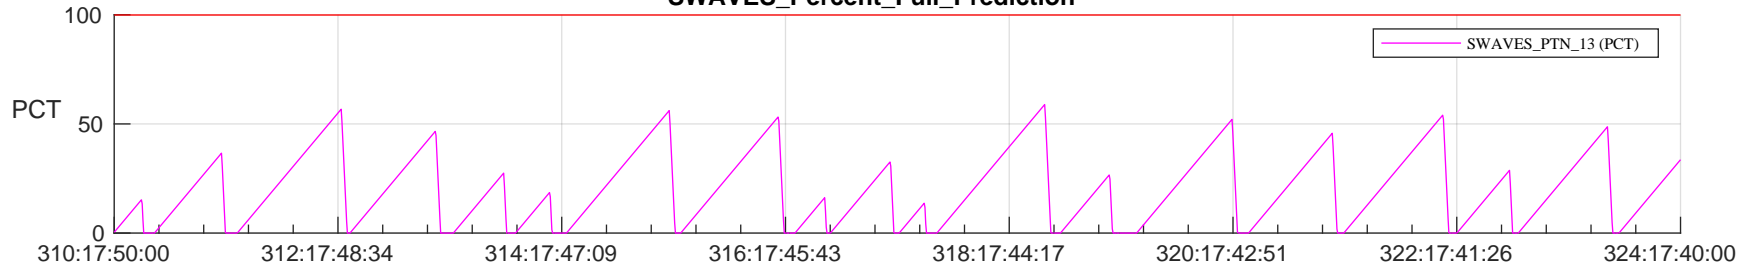

STEREO AHEAD SSR PCT Full Prediction

SWAVES_Percent_Full_Prediction

IMPACT_Percent_Full_Prediction

PLASTIC_Percent_Full_Prediction

Spacecraft_DownLink_Rate

Ground Time (2022:310:17:50:00.000 -2022:324:17:40:00.000)