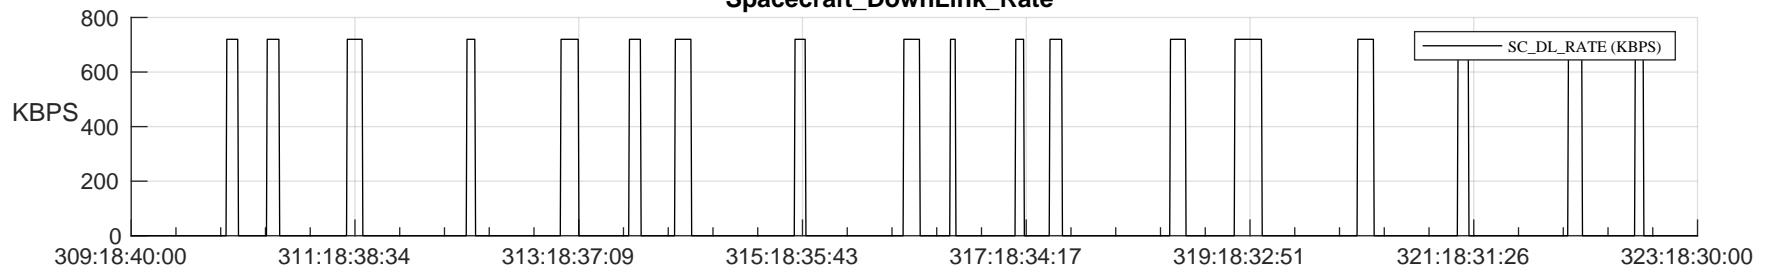

STEREO AHEAD SSR PCT Full Prediction

SWAVES_Percent_Full_Prediction

IMPACT_Percent_Full_Prediction

PLASTIC_Percent_Full_Prediction

Spacecraft_DownLink_Rate

Ground Time (2022:309:18:40:00.000 -2022:323:18:30:00.000)