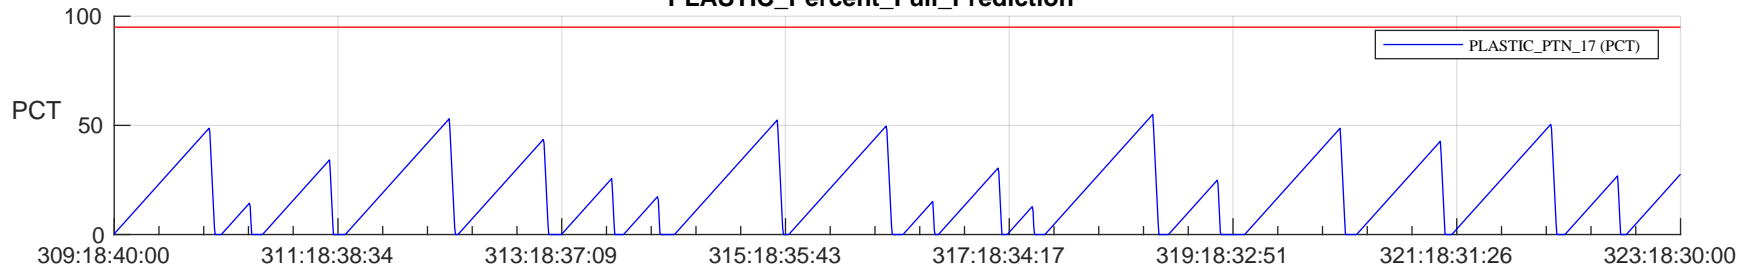

STEREO AHEAD SSR PCT Full Prediction

SWAVES_Percent_Full_Prediction

IMPACT_Percent_Full_Prediction

PLASTIC_Percent_Full_Prediction

Spacecraft_DownLink_Rate

Ground Time (2022:309:18:40:00.000 -2022:323:18:30:00.000)