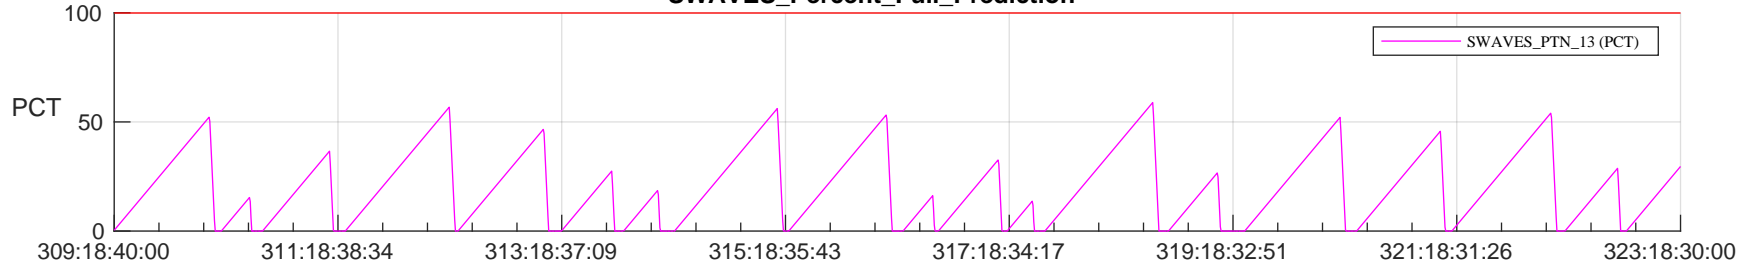

STEREO AHEAD SSR PCT Full Prediction

SWAVES_Percent_Full_Prediction

IMPACT_Percent_Full_Prediction

PLASTIC_Percent_Full_Prediction

Spacecraft_DownLink_Rate

Ground Time (2022:309:18:40:00.000 -2022:323:18:30:00.000)