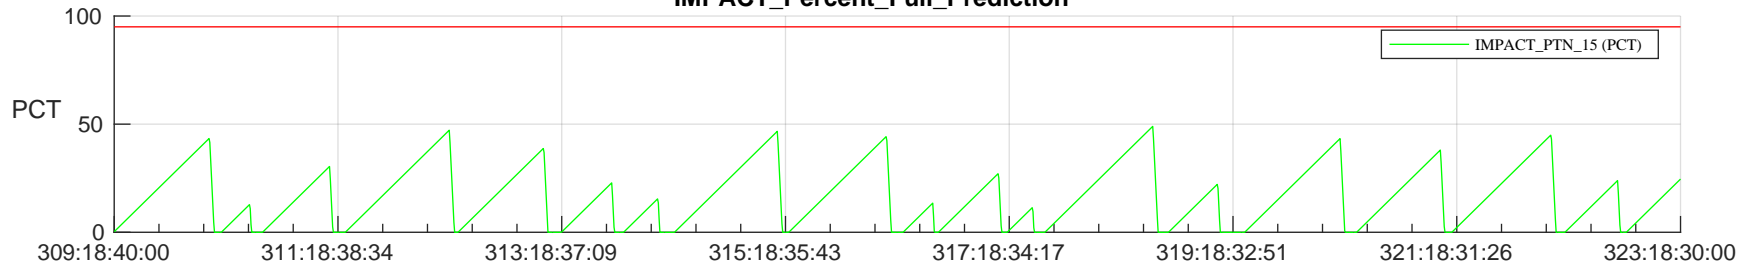

STEREO AHEAD SSR PCT Full Prediction

SWAVES_Percent_Full_Prediction

IMPACT_Percent_Full_Prediction

PLASTIC_Percent_Full_Prediction

Spacecraft_DownLink_Rate

Ground Time (2022:309:18:40:00.000 -2022:323:18:30:00.000)