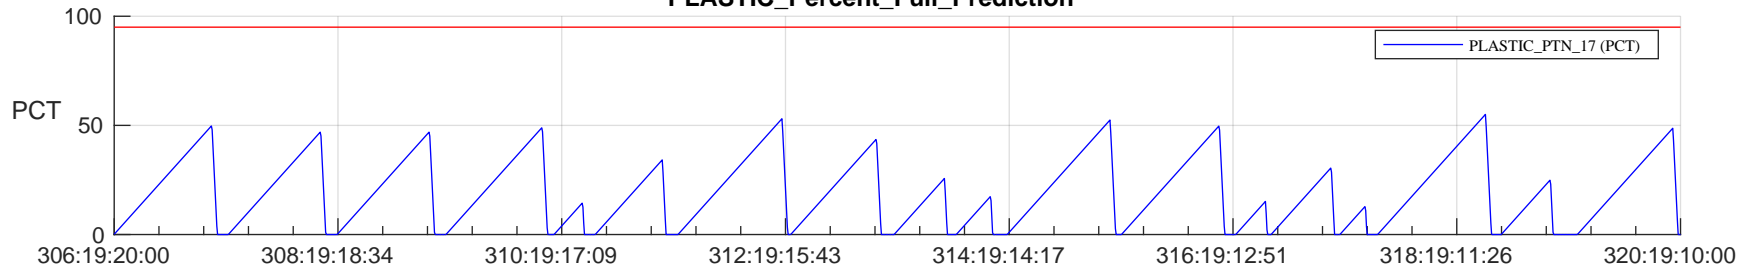

STEREO AHEAD SSR PCT Full Prediction

SWAVES_Percent_Full_Prediction

IMPACT_Percent_Full_Prediction

PLASTIC_Percent_Full_Prediction

Spacecraft_DownLink_Rate

Ground Time (2022:306:19:20:00.000 -2022:320:19:10:00.000)