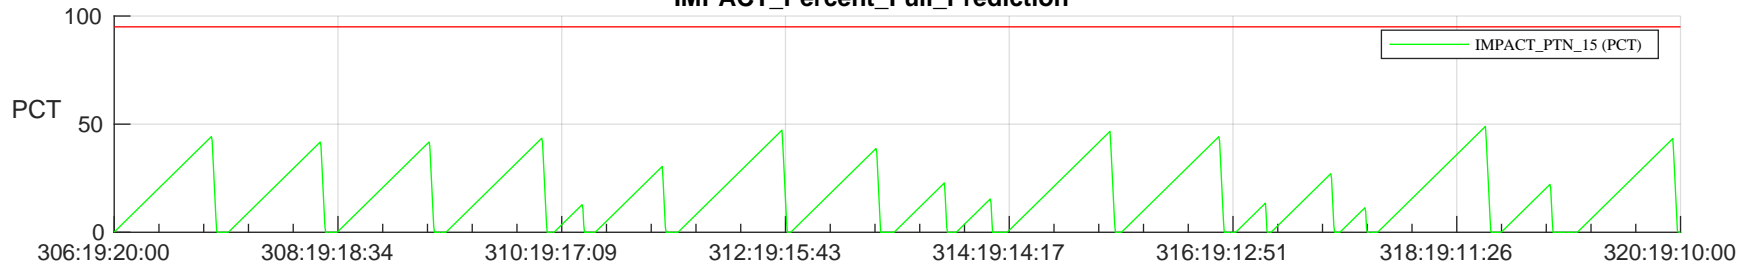

STEREO AHEAD SSR PCT Full Prediction

SWAVES_Percent_Full_Prediction

IMPACT_Percent_Full_Prediction

PLASTIC_Percent_Full_Prediction

Spacecraft_DownLink_Rate

Ground Time (2022:306:19:20:00.000 -2022:320:19:10:00.000)