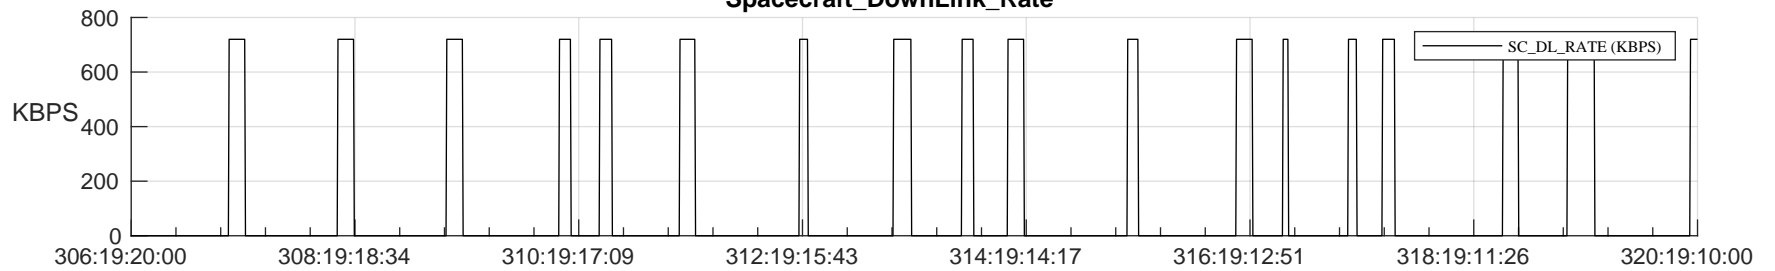

STEREO AHEAD SSR PCT Full Prediction

SWAVES_Percent_Full_Prediction

IMPACT_Percent_Full_Prediction

PLASTIC_Percent_Full_Prediction

Spacecraft_DownLink_Rate

Ground Time (2022:306:19:20:00.000 -2022:320:19:10:00.000)