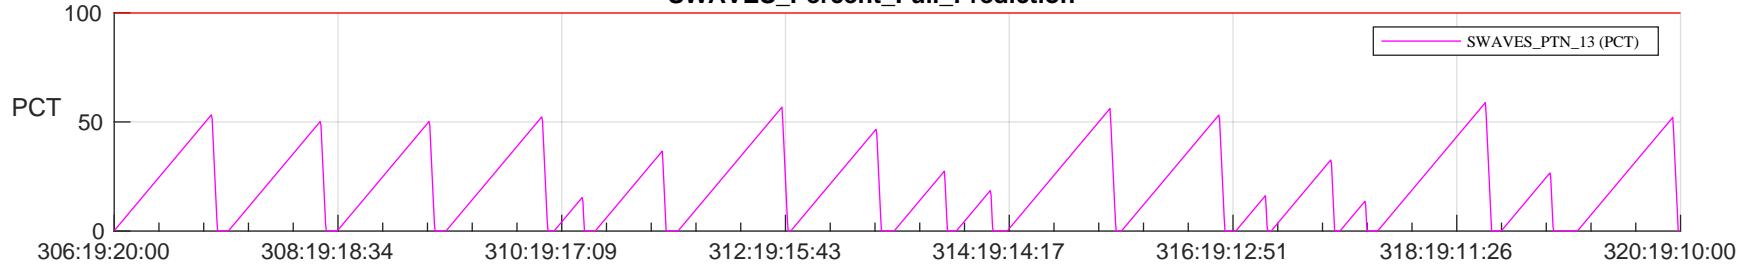

STEREO AHEAD SSR PCT Full Prediction

SWAVES_Percent_Full_Prediction

IMPACT_Percent_Full_Prediction

PLASTIC_Percent_Full_Prediction

Spacecraft_DownLink_Rate

Ground Time (2022:306:19:20:00.000 -2022:320:19:10:00.000)