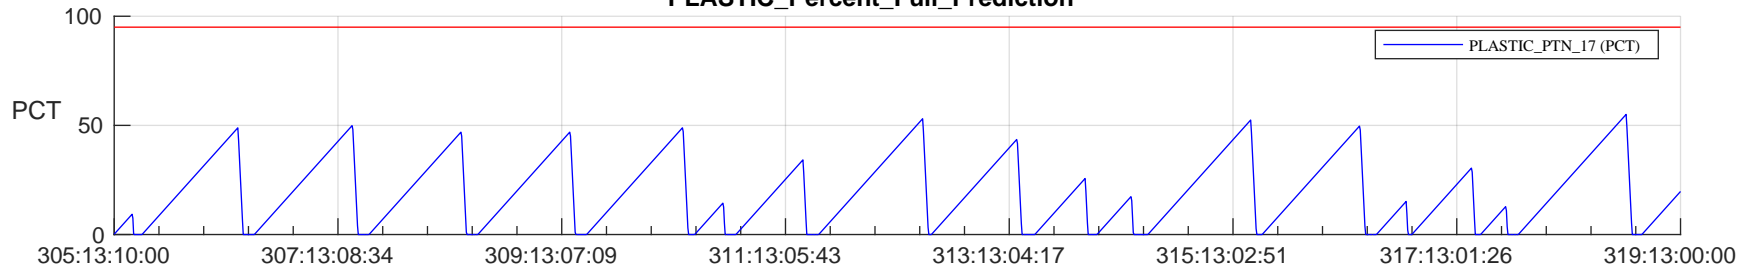

STEREO AHEAD SSR PCT Full Prediction

SWAVES_Percent_Full_Prediction

IMPACT_Percent_Full_Prediction

PLASTIC_Percent_Full_Prediction

Spacecraft_DownLink_Rate

Ground Time (2022:305:13:10:00.000 -2022:319:13:00:00.000)