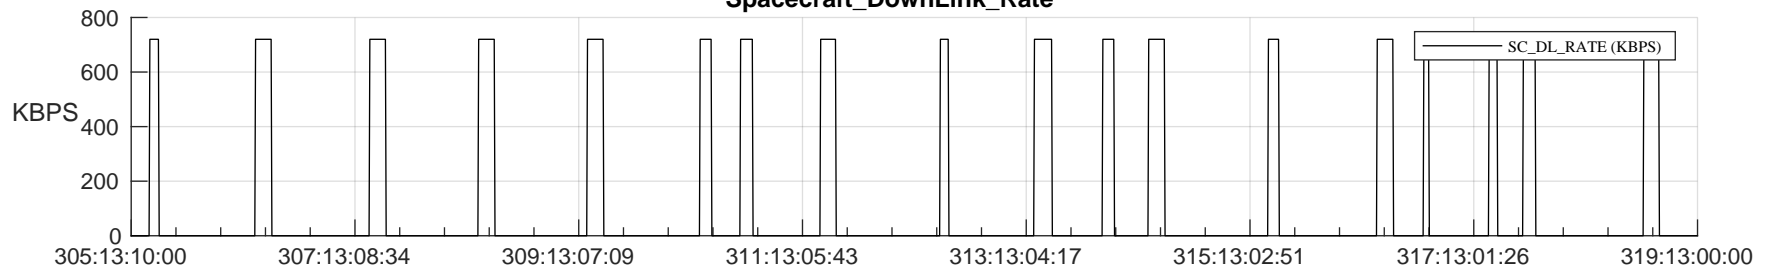

STEREO AHEAD SSR PCT Full Prediction

SWAVES_Percent_Full_Prediction

IMPACT_Percent_Full_Prediction

PLASTIC_Percent_Full_Prediction

Spacecraft_DownLink_Rate

Ground Time (2022:305:13:10:00.000 -2022:319:13:00:00.000)