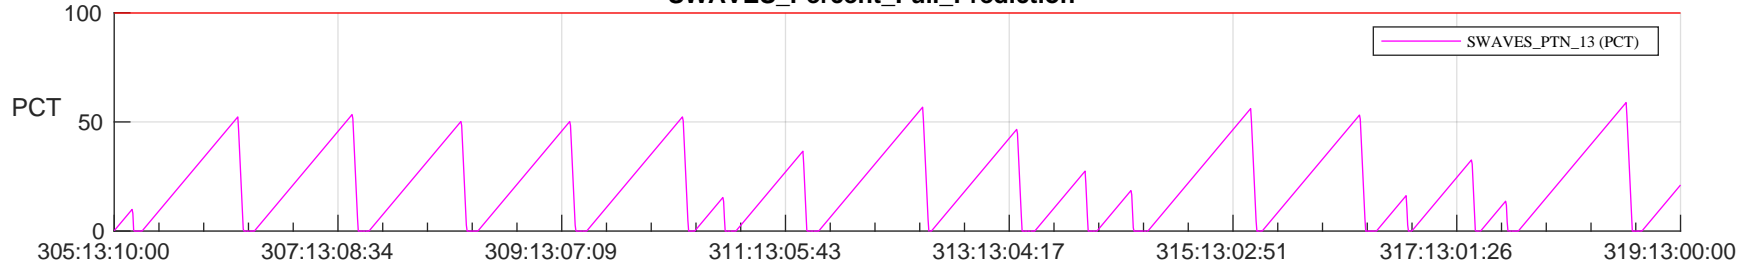

STEREO AHEAD SSR PCT Full Prediction

SWAVES_Percent_Full_Prediction

IMPACT_Percent_Full_Prediction

PLASTIC_Percent_Full_Prediction

Spacecraft_DownLink_Rate

Ground Time (2022:305:13:10:00.000 -2022:319:13:00:00.000)