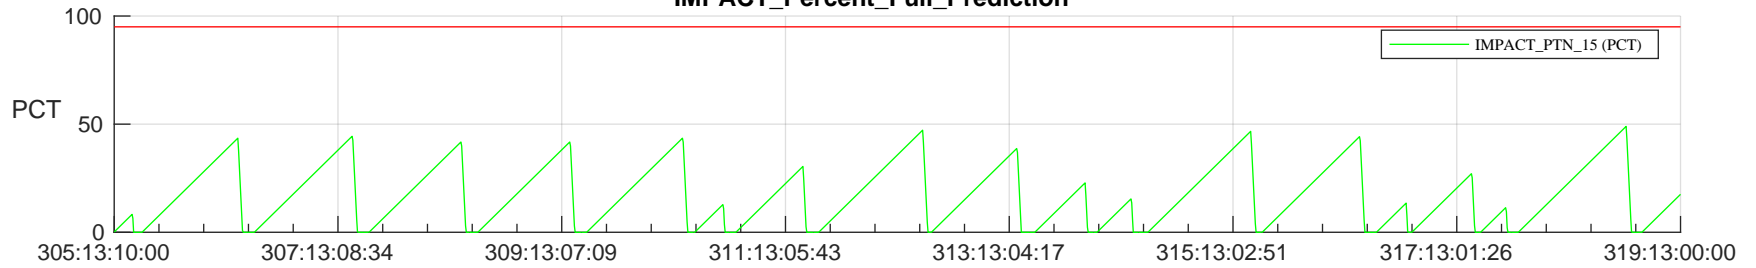

STEREO AHEAD SSR PCT Full Prediction

SWAVES_Percent_Full_Prediction

IMPACT_Percent_Full_Prediction

PLASTIC_Percent_Full_Prediction

Spacecraft_DownLink_Rate

Ground Time (2022:305:13:10:00.000 -2022:319:13:00:00.000)