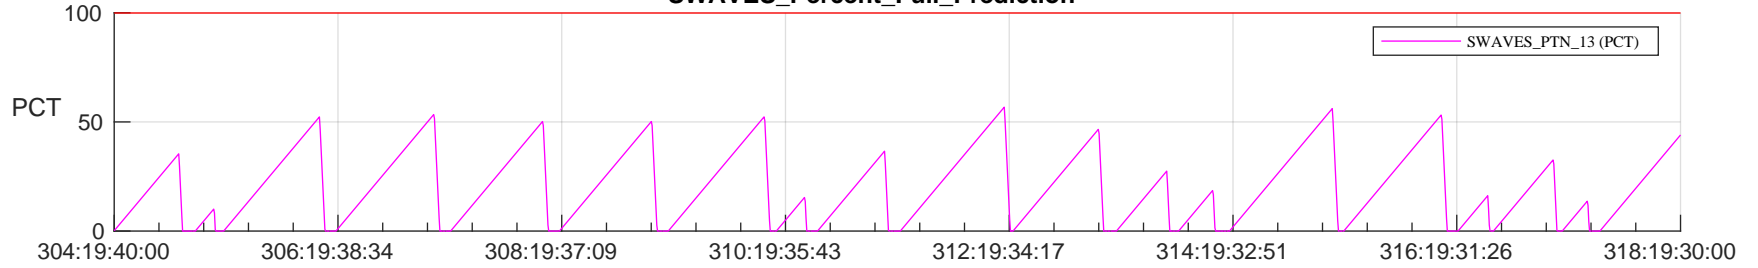

STEREO AHEAD SSR PCT Full Prediction

SWAVES_Percent_Full_Prediction

IMPACT_Percent_Full_Prediction

PLASTIC_Percent_Full_Prediction

Spacecraft_DownLink_Rate