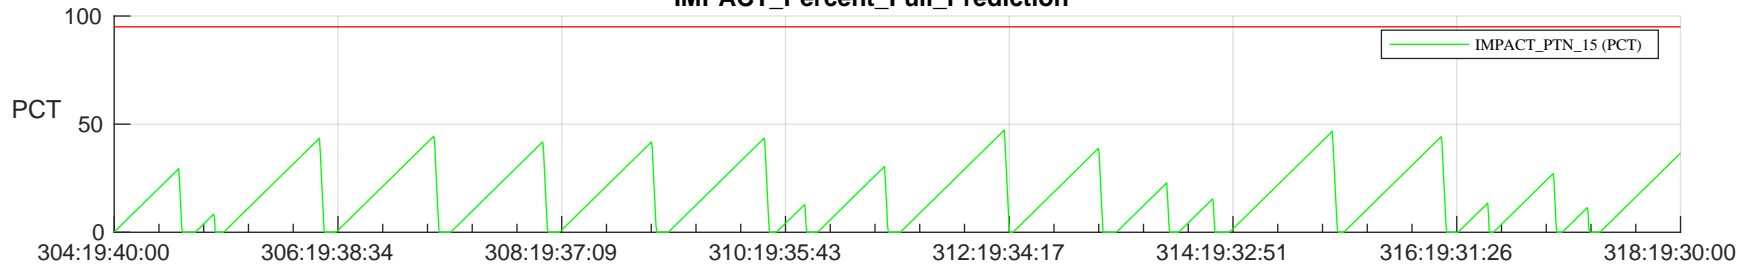

STEREO AHEAD SSR PCT Full Prediction

SWAVES_Percent_Full_Prediction

IMPACT_Percent_Full_Prediction

PLASTIC_Percent_Full_Prediction

Spacecraft_DownLink_Rate