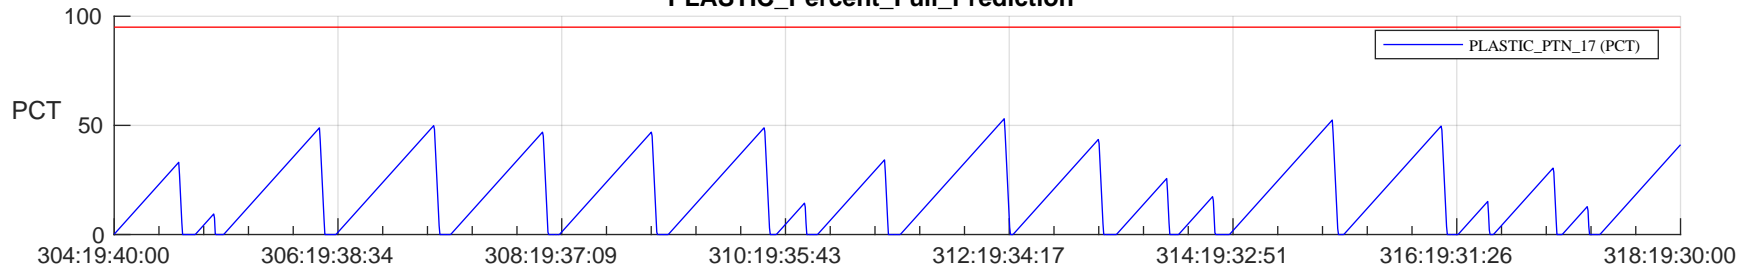

STEREO AHEAD SSR PCT Full Prediction

SWAVES_Percent_Full_Prediction

IMPACT_Percent_Full_Prediction

PLASTIC_Percent_Full_Prediction

Spacecraft_DownLink_Rate