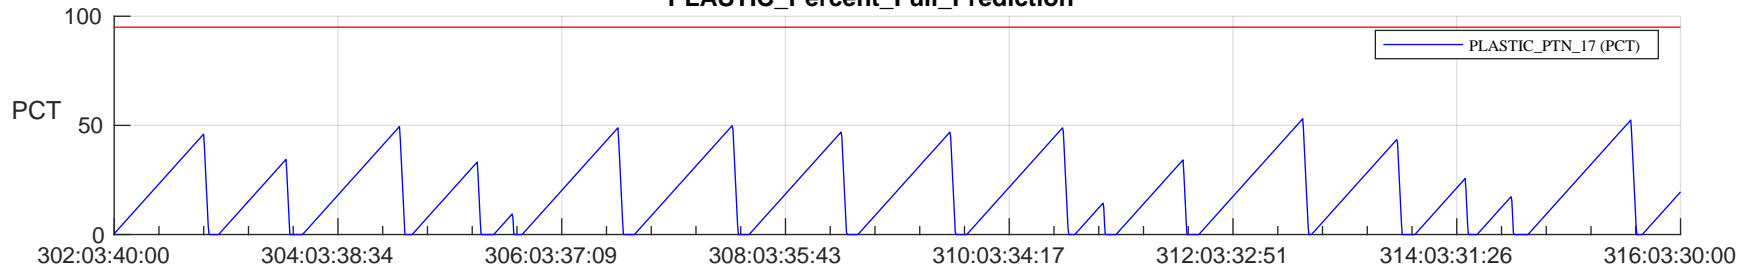

STEREO AHEAD SSR PCT Full Prediction

SWAVES_Percent_Full_Prediction

IMPACT_Percent_Full_Prediction

PLASTIC_Percent_Full_Prediction

Spacecraft_DownLink_Rate