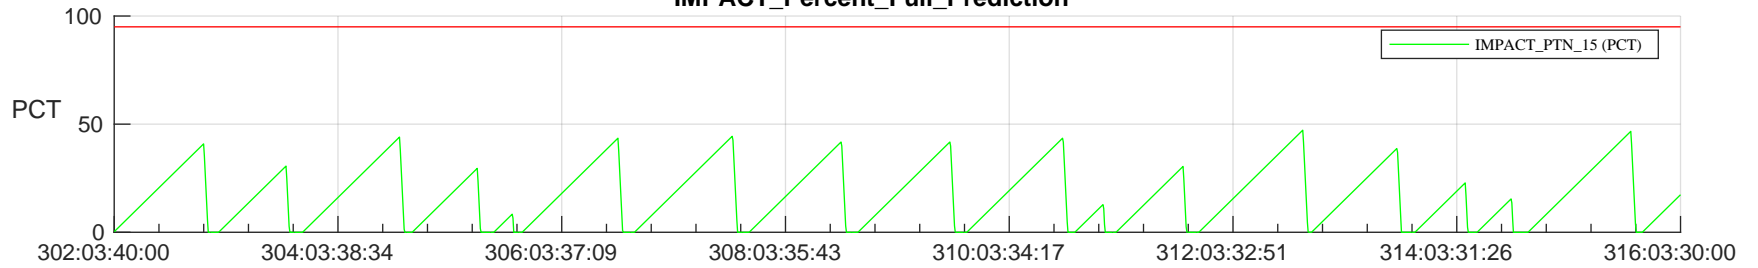

STEREO AHEAD SSR PCT Full Prediction

SWAVES_Percent_Full_Prediction

IMPACT_Percent_Full_Prediction

PLASTIC_Percent_Full_Prediction

Spacecraft_DownLink_Rate