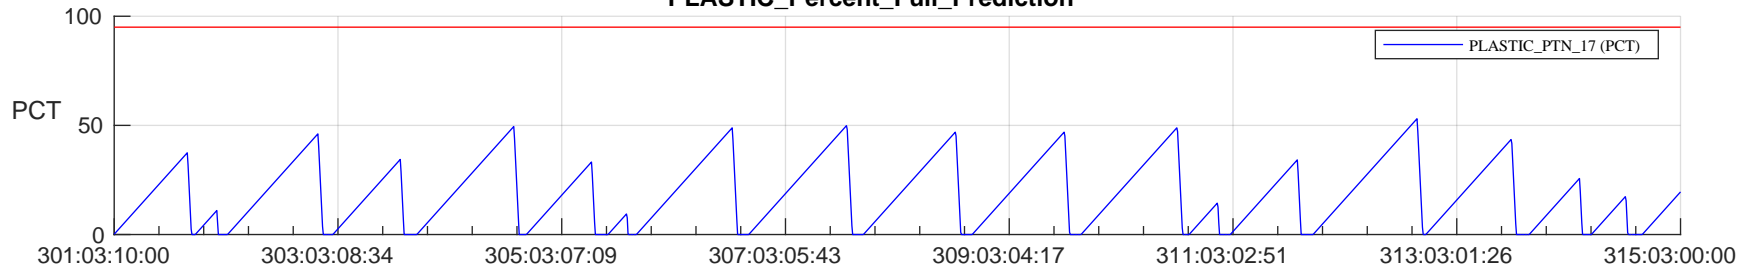

STEREO AHEAD SSR PCT Full Prediction

SWAVES_Percent_Full_Prediction

IMPACT_Percent_Full_Prediction

PLASTIC_Percent_Full_Prediction

Spacecraft_DownLink_Rate

Ground Time (2022:301:03:10:00.000 -2022:315:03:00:00.000)