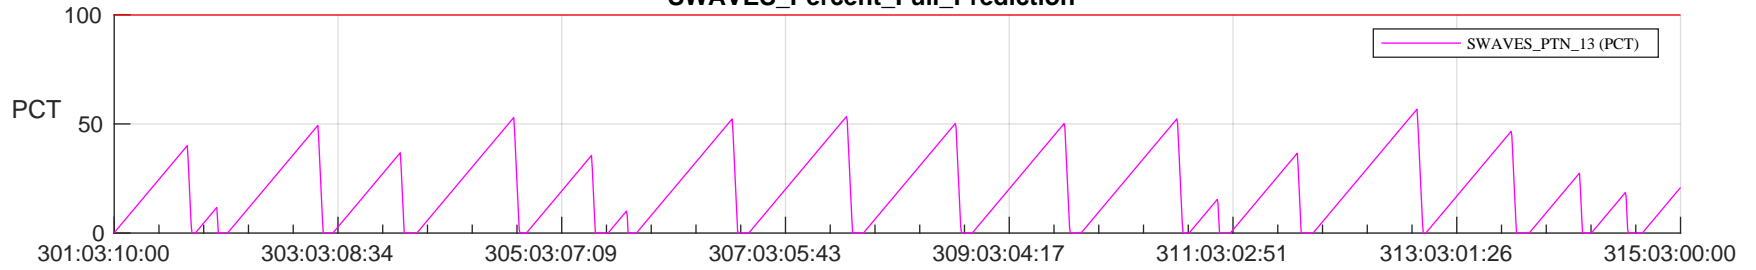

STEREO AHEAD SSR PCT Full Prediction

SWAVES_Percent_Full_Prediction

IMPACT_Percent_Full_Prediction

PLASTIC_Percent_Full_Prediction

Spacecraft_DownLink_Rate

Ground Time (2022:301:03:10:00.000 -2022:315:03:00:00.000)