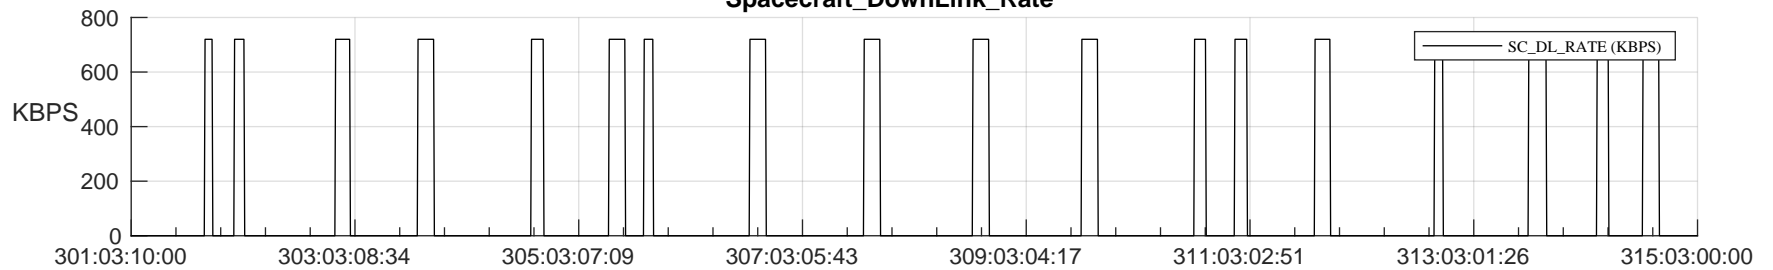

STEREO AHEAD SSR PCT Full Prediction

SWAVES_Percent_Full_Prediction

IMPACT_Percent_Full_Prediction

PLASTIC_Percent_Full_Prediction

Spacecraft_DownLink_Rate

Ground Time (2022:301:03:10:00.000 -2022:315:03:00:00.000)