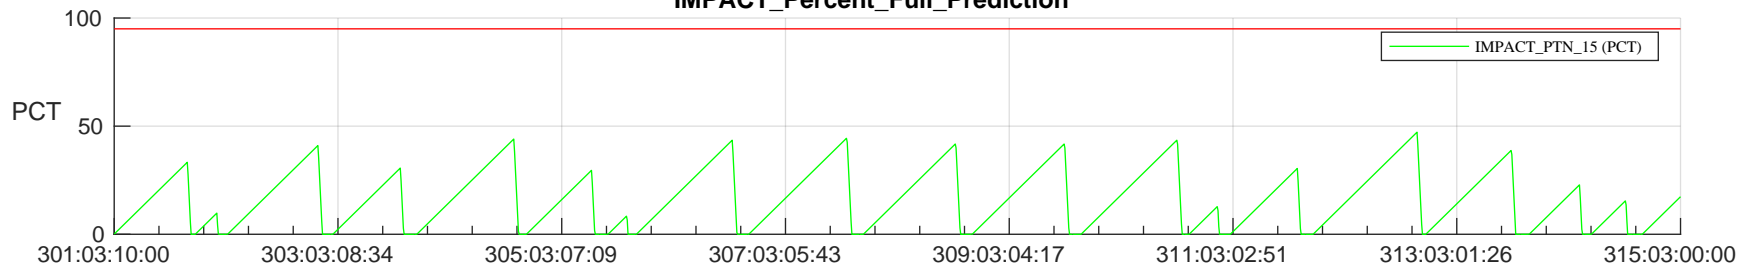

STEREO AHEAD SSR PCT Full Prediction

SWAVES_Percent_Full_Prediction

IMPACT_Percent_Full_Prediction

PLASTIC_Percent_Full_Prediction

Spacecraft_DownLink_Rate

Ground Time (2022:301:03:10:00.000 -2022:315:03:00:00.000)