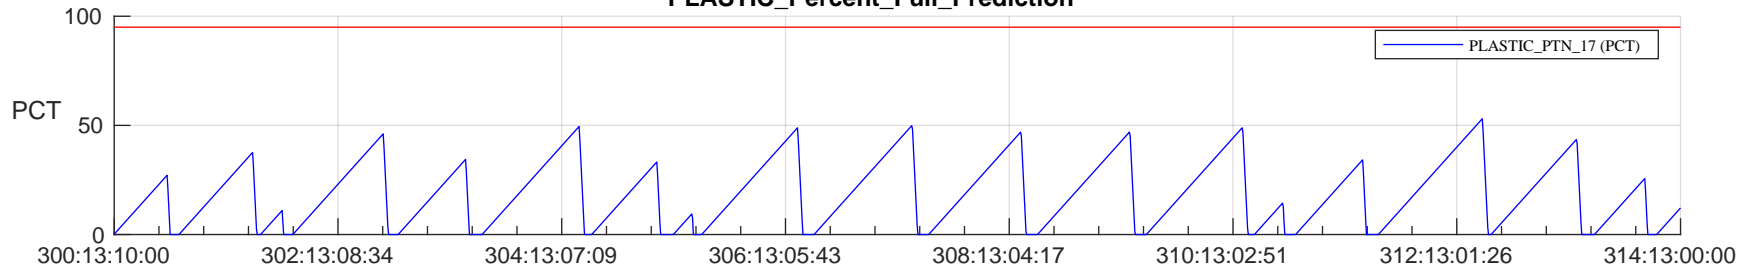

STEREO AHEAD SSR PCT Full Prediction

SWAVES_Percent_Full_Prediction

IMPACT_Percent_Full_Prediction

PLASTIC_Percent_Full_Prediction

Spacecraft_DownLink_Rate