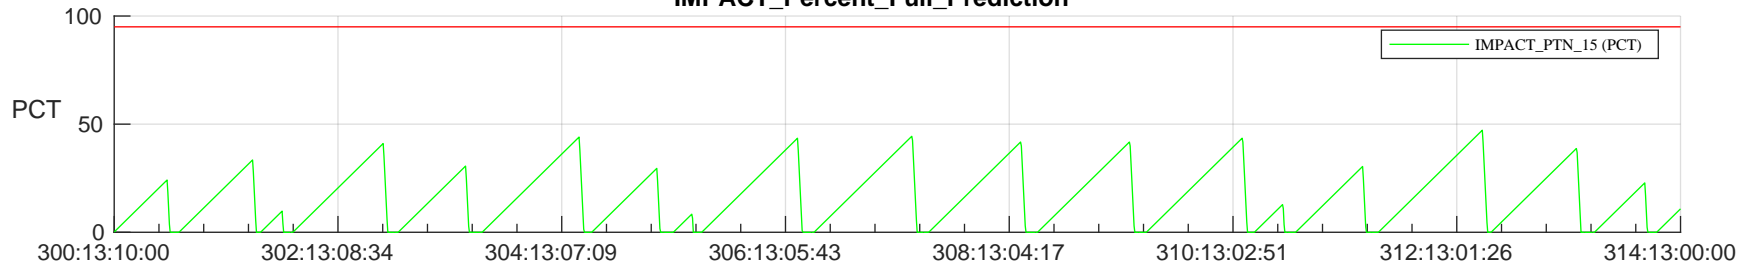

STEREO AHEAD SSR PCT Full Prediction

SWAVES_Percent_Full_Prediction

IMPACT_Percent_Full_Prediction

PLASTIC_Percent_Full_Prediction

Spacecraft_DownLink_Rate