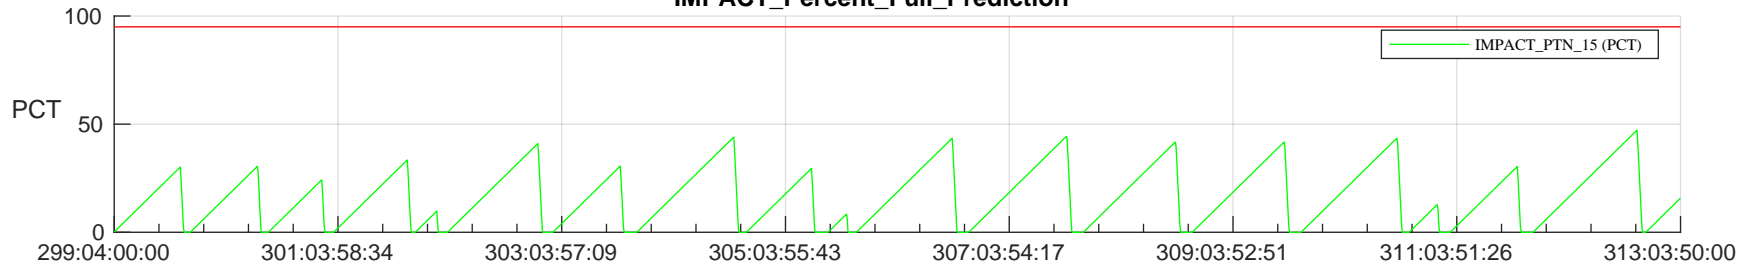

IMPACT_Percent_Full_Prediction