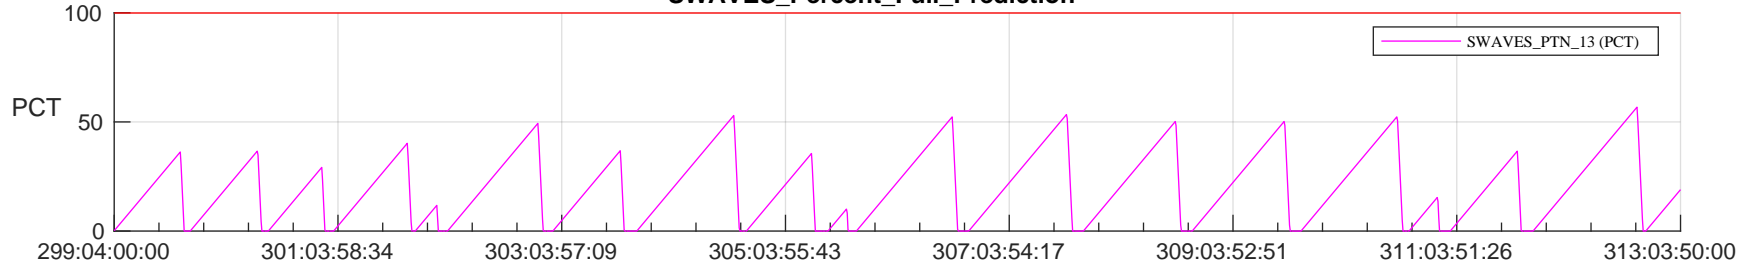

# STEREO AHEAD SSR PCT Full Prediction

## SWAVES\_Percent\_Full\_Prediction