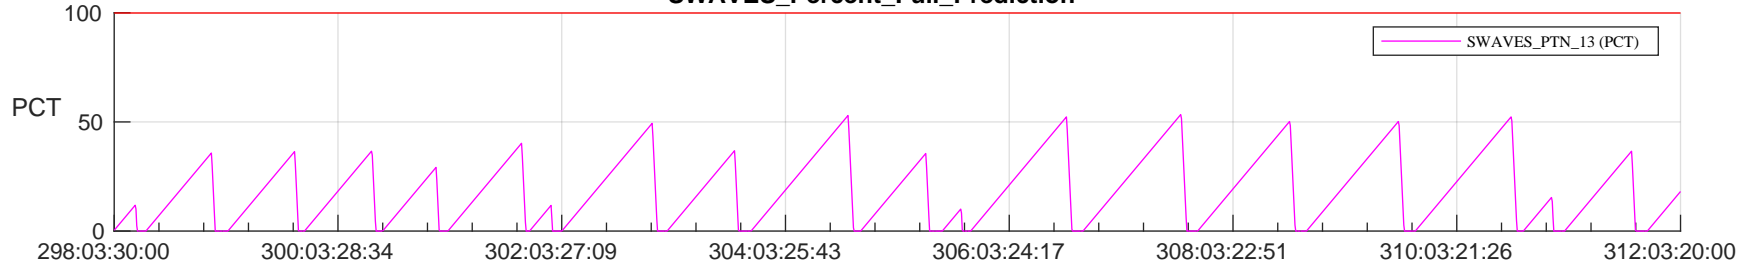

STEREO AHEAD SSR PCT Full Prediction

SWAVES_Percent_Full_Prediction

IMPACT_Percent_Full_Prediction

PLASTIC_Percent_Full_Prediction

Spacecraft_DownLink_Rate