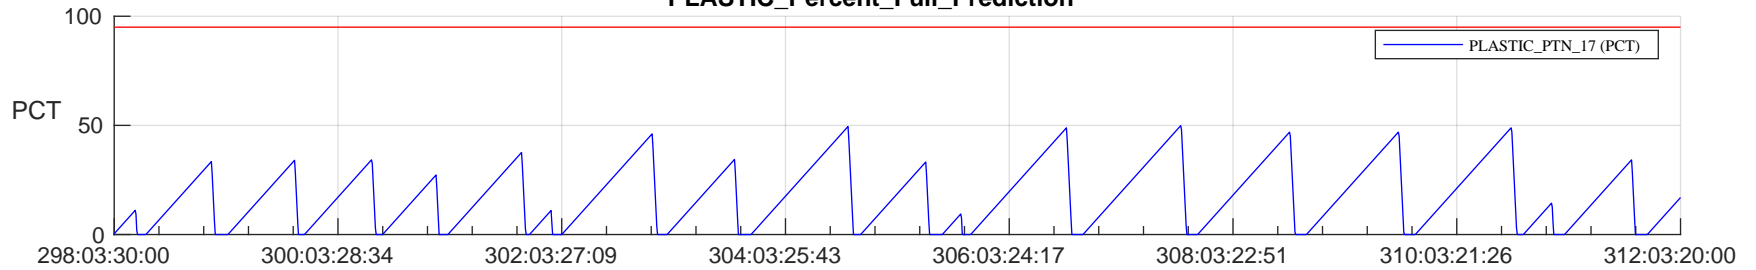

STEREO AHEAD SSR PCT Full Prediction

SWAVES_Percent_Full_Prediction

IMPACT_Percent_Full_Prediction

PLASTIC_Percent_Full_Prediction

Spacecraft_DownLink_Rate