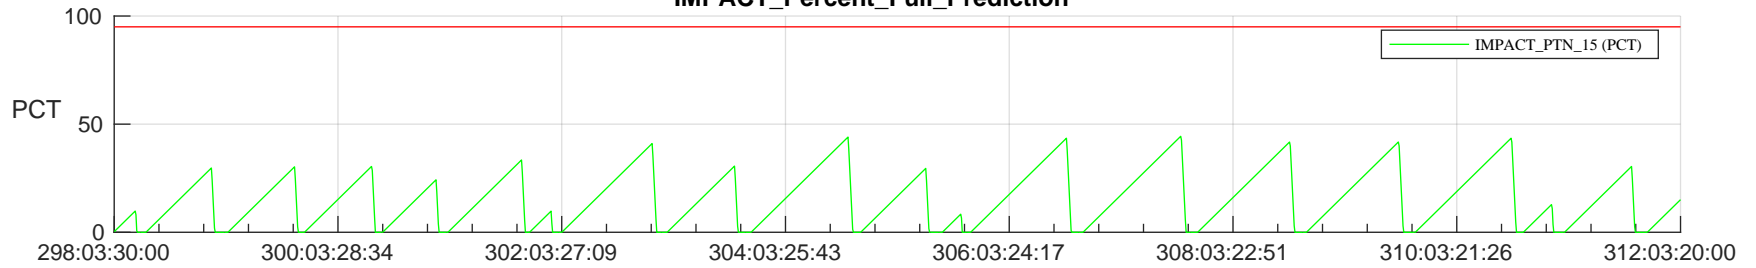

STEREO AHEAD SSR PCT Full Prediction

SWAVES_Percent_Full_Prediction

IMPACT_Percent_Full_Prediction

PLASTIC_Percent_Full_Prediction

Spacecraft_DownLink_Rate