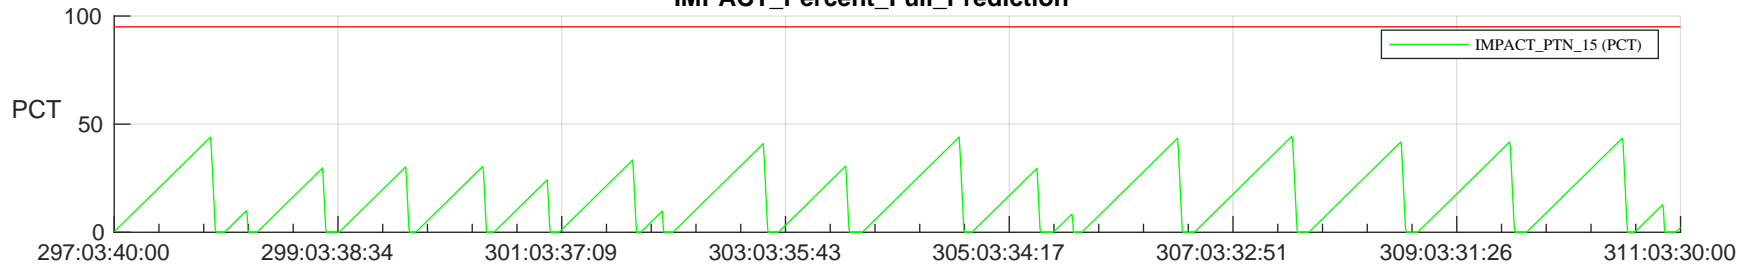

STEREO AHEAD SSR PCT Full Prediction

SWAVES_Percent_Full_Prediction

IMPACT_Percent_Full_Prediction

PLASTIC_Percent_Full_Prediction

Spacecraft_DownLink_Rate

Ground Time (2022:297:03:40:00.000 -2022:311:03:30:00.000)