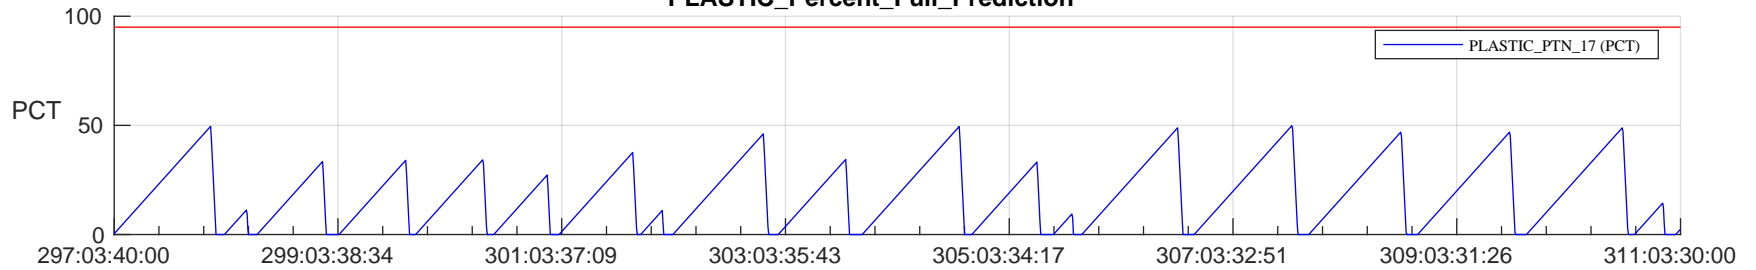

STEREO AHEAD SSR PCT Full Prediction

SWAVES_Percent_Full_Prediction

IMPACT_Percent_Full_Prediction

PLASTIC_Percent_Full_Prediction

Spacecraft_DownLink_Rate

Ground Time (2022:297:03:40:00.000 -2022:311:03:30:00.000)