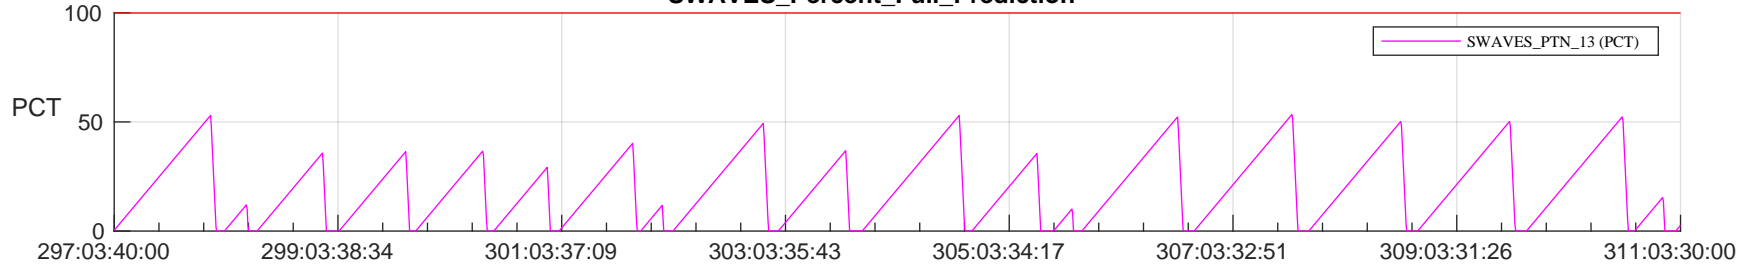

STEREO AHEAD SSR PCT Full Prediction

SWAVES_Percent_Full_Prediction

IMPACT_Percent_Full_Prediction

PLASTIC_Percent_Full_Prediction

Spacecraft_DownLink_Rate

Ground Time (2022:297:03:40:00.000 -2022:311:03:30:00.000)