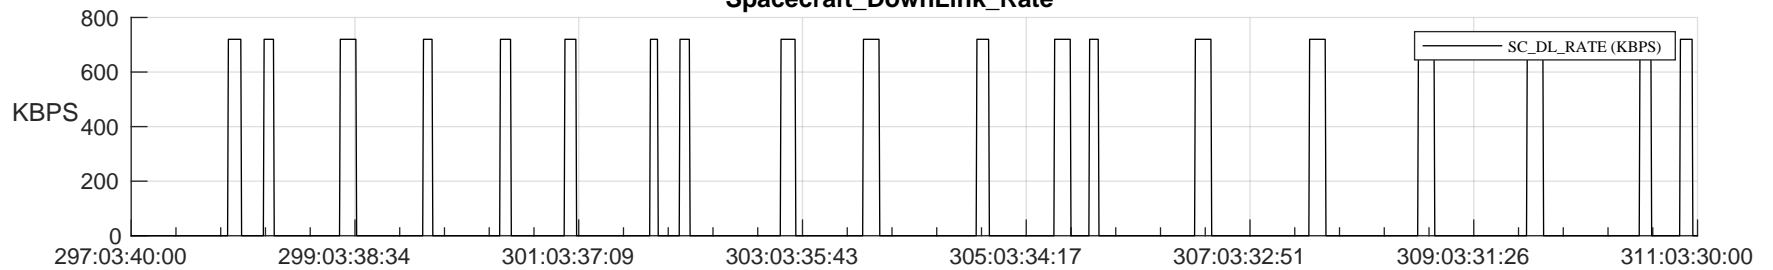

STEREO AHEAD SSR PCT Full Prediction

SWAVES_Percent_Full_Prediction

IMPACT_Percent_Full_Prediction

PLASTIC_Percent_Full_Prediction

Spacecraft_DownLink_Rate

Ground Time (2022:297:03:40:00.000 -2022:311:03:30:00.000)