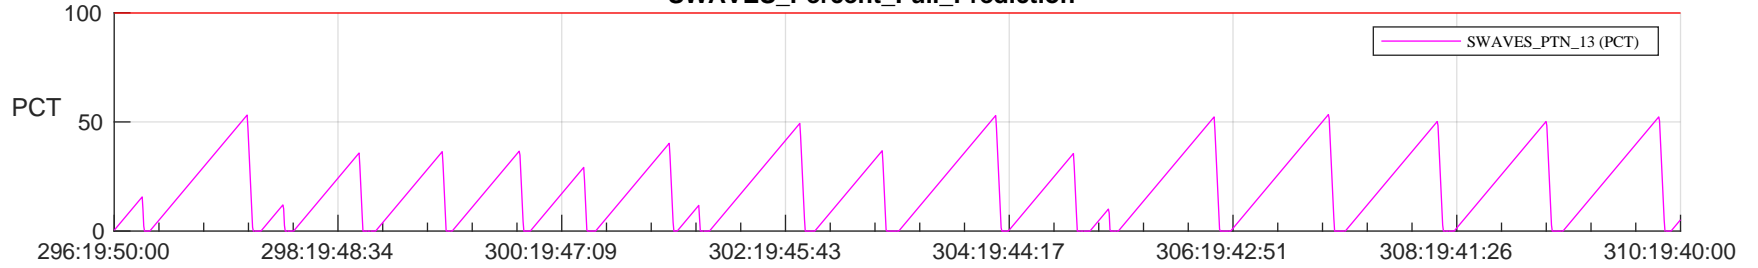

# STEREO AHEAD SSR PCT Full Prediction

## SWAVES\_Percent\_Full\_Prediction