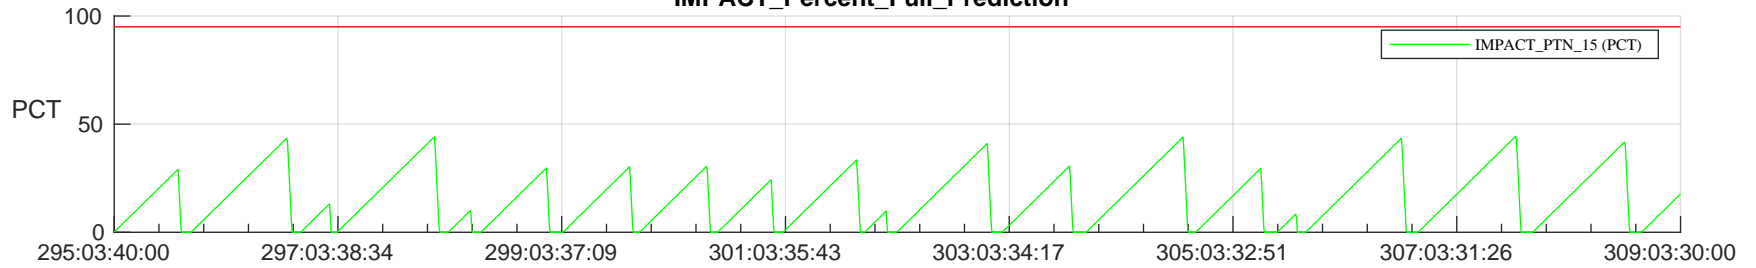

STEREO AHEAD SSR PCT Full Prediction

SWAVES_Percent_Full_Prediction

IMPACT_Percent_Full_Prediction

PLASTIC_Percent_Full_Prediction

Spacecraft_DownLink_Rate

/disks/d81/project/stereo/mops/assessment/ahead/automation/output/engdump/yesterdaily/ahead_ssr_predict_2022_295.csv