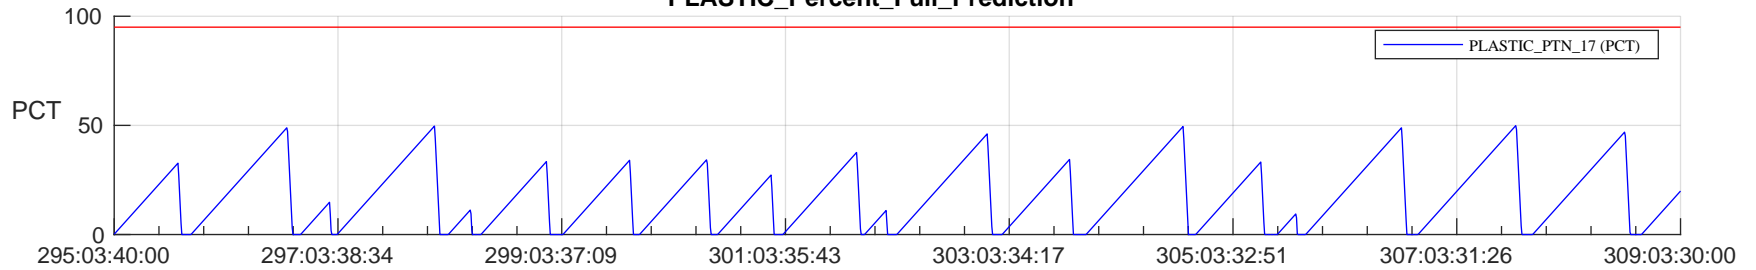

STEREO AHEAD SSR PCT Full Prediction

SWAVES_Percent_Full_Prediction

IMPACT_Percent_Full_Prediction

PLASTIC_Percent_Full_Prediction

Spacecraft_DownLink_Rate

/disks/d81/project/stereo/mops/assessment/ahead/automation/output/engdump/yesterdaily/ahead_ssr_predict_2022_295.csv