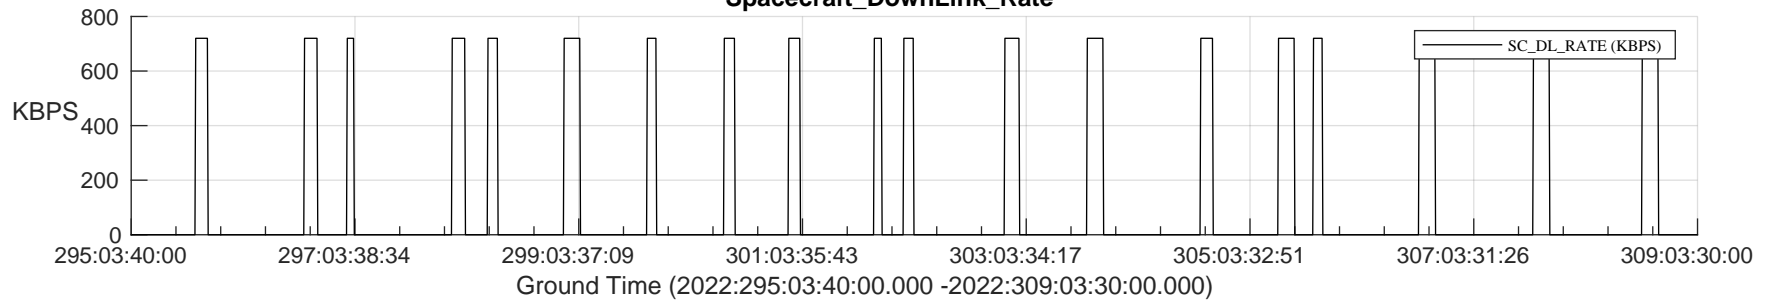

STEREO AHEAD SSR PCT Full Prediction

SWAVES_Percent_Full_Prediction

IMPACT_Percent_Full_Prediction

PLASTIC_Percent_Full_Prediction

Spacecraft_DownLink_Rate

/disks/d81/project/stereo/mops/assessment/ahead/automation/output/engdump/yesterdaily/ahead_ssr_predict_2022_295.csv