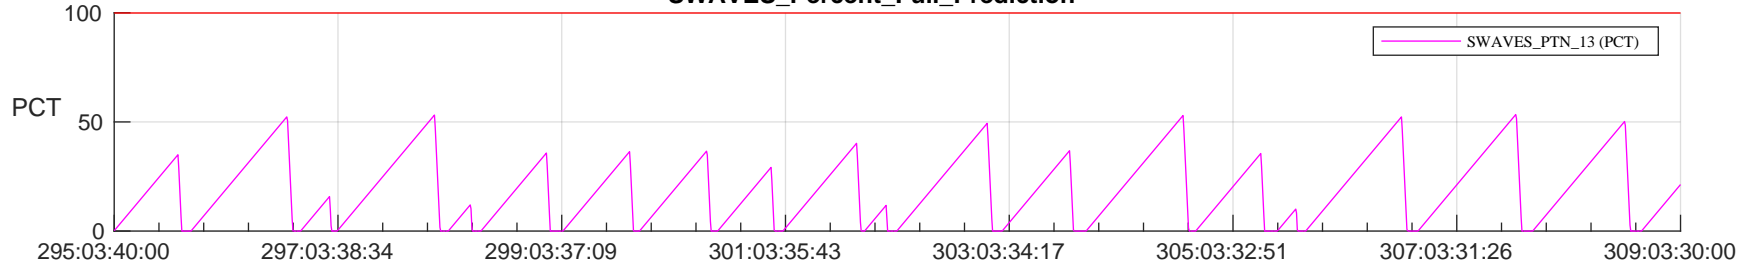

STEREO AHEAD SSR PCT Full Prediction

SWAVES_Percent_Full_Prediction

IMPACT_Percent_Full_Prediction

PLASTIC_Percent_Full_Prediction

Spacecraft_DownLink_Rate

/disks/d81/project/stereo/mops/assessment/ahead/automation/output/engdump/yesterdaily/ahead_ssr_predict_2022_295.csv