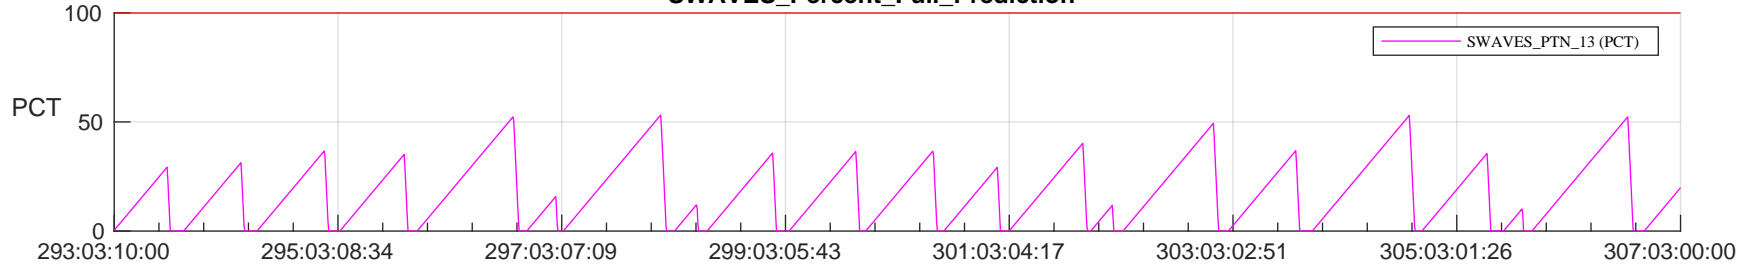

# STEREO AHEAD SSR PCT Full Prediction

## SWAVES\_Percent\_Full\_Prediction

## Spacecraft\_DownLink\_Rate

Ground Time (2022:293:03:10:00.000 -2022:307:03:00:00.000)