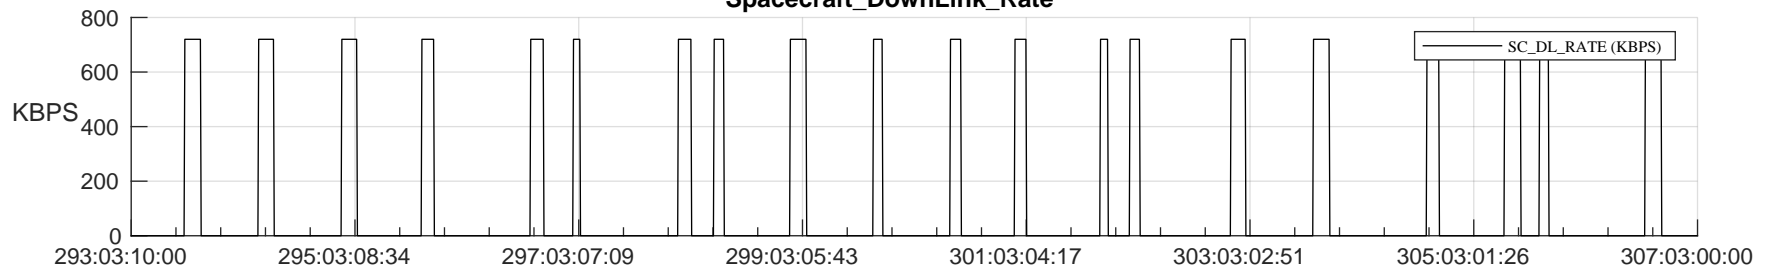

## SWAVES\_Percent\_Full\_Prediction

## Spacecraft\_DownLink\_Rate

Ground Time (2022:293:03:10:00.000 -2022:307:03:00:00.000)