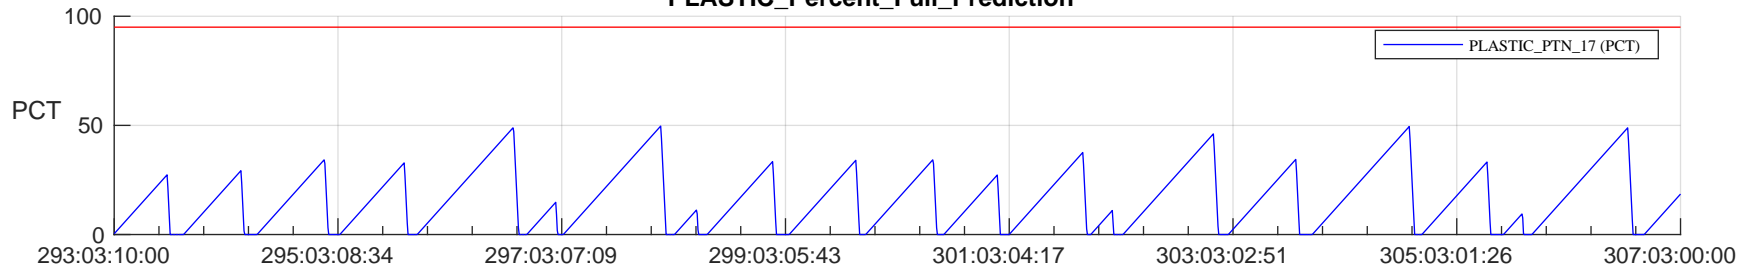

# STEREO AHEAD SSR PCT Full Prediction

## SWAVES\_Percent\_Full\_Prediction

## Spacecraft\_DownLink\_Rate

Ground Time (2022:293:03:10:00.000 -2022:307:03:00:00.000)