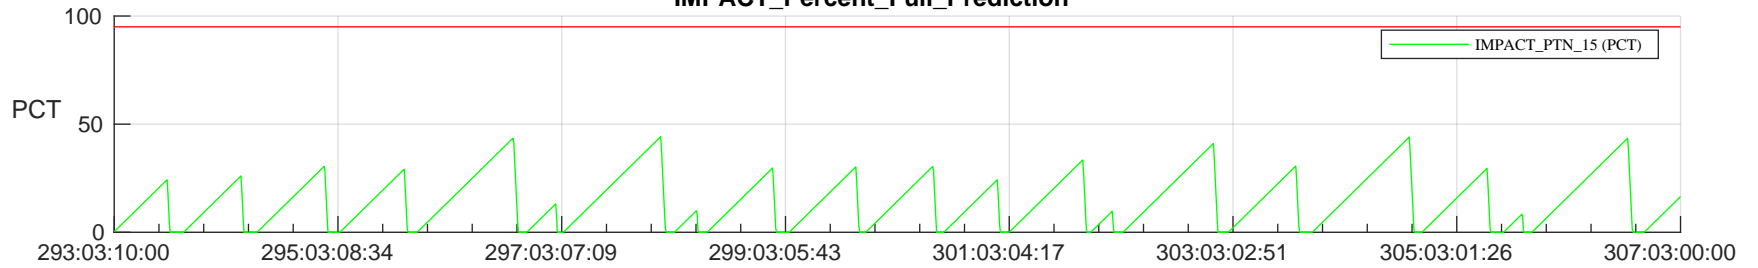

IMPACT_Percent_Full_Prediction