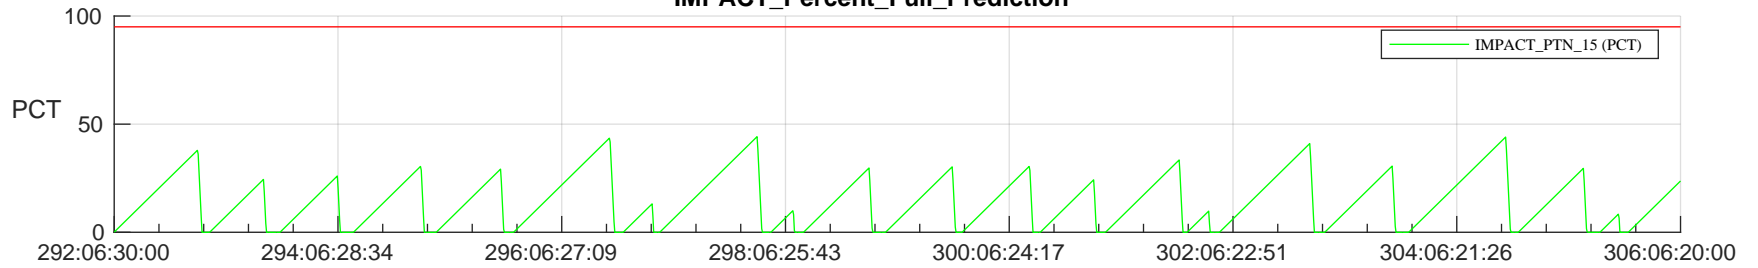

STEREO AHEAD SSR PCT Full Prediction

SWAVES_Percent_Full_Prediction

IMPACT_Percent_Full_Prediction

PLASTIC_Percent_Full_Prediction

Spacecraft_DownLink_Rate

Ground Time (2022:292:06:30:00.000 -2022:306:06:20:00.000)