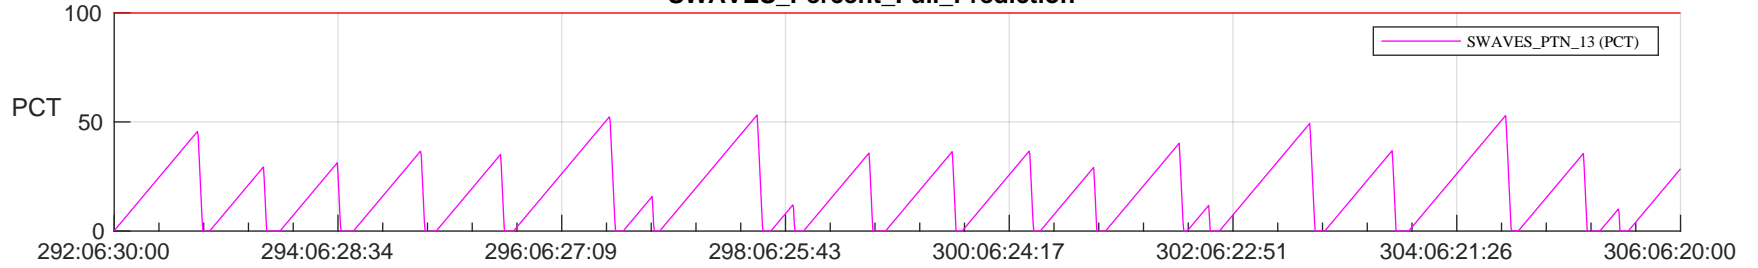

STEREO AHEAD SSR PCT Full Prediction

SWAVES_Percent_Full_Prediction

IMPACT_Percent_Full_Prediction

PLASTIC_Percent_Full_Prediction

Spacecraft_DownLink_Rate

Ground Time (2022:292:06:30:00.000 -2022:306:06:20:00.000)