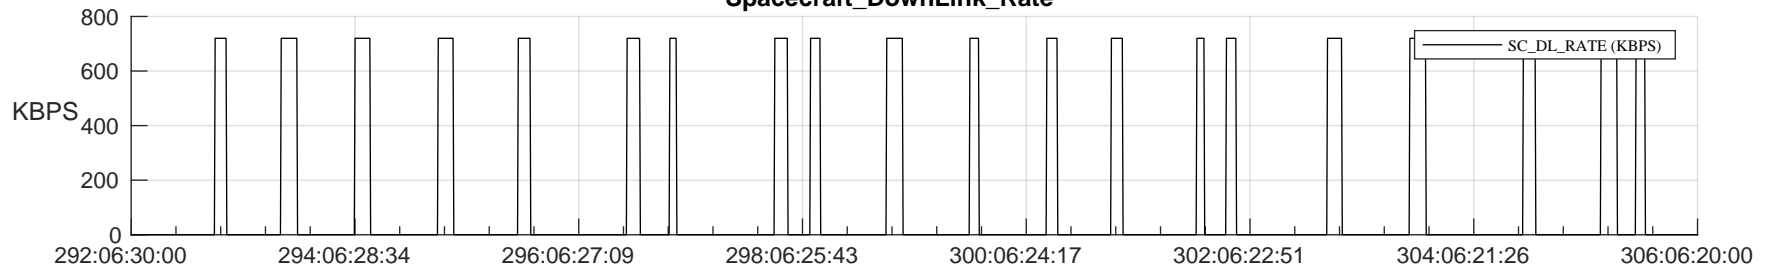

STEREO AHEAD SSR PCT Full Prediction

SWAVES_Percent_Full_Prediction

IMPACT_Percent_Full_Prediction

PLASTIC_Percent_Full_Prediction

Spacecraft_DownLink_Rate

Ground Time (2022:292:06:30:00.000 -2022:306:06:20:00.000)