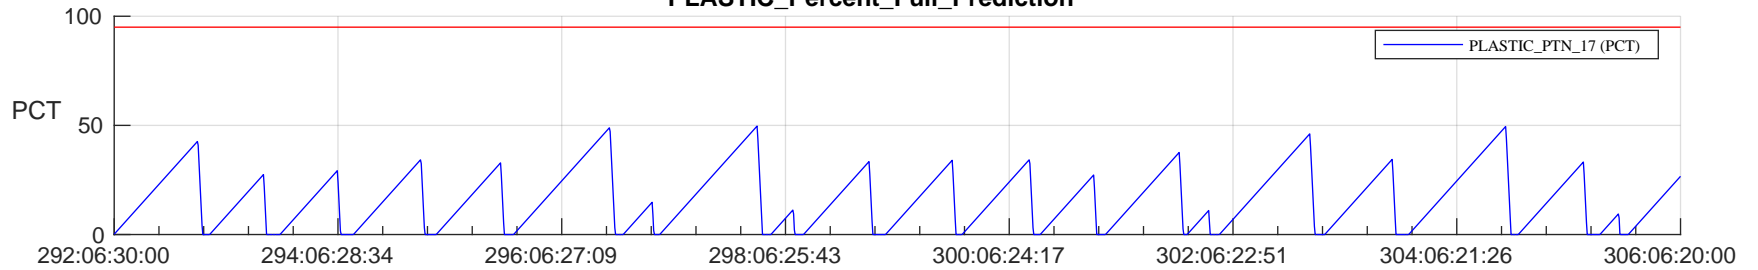

STEREO AHEAD SSR PCT Full Prediction

SWAVES_Percent_Full_Prediction

IMPACT_Percent_Full_Prediction

PLASTIC_Percent_Full_Prediction

Spacecraft_DownLink_Rate

Ground Time (2022:292:06:30:00.000 -2022:306:06:20:00.000)