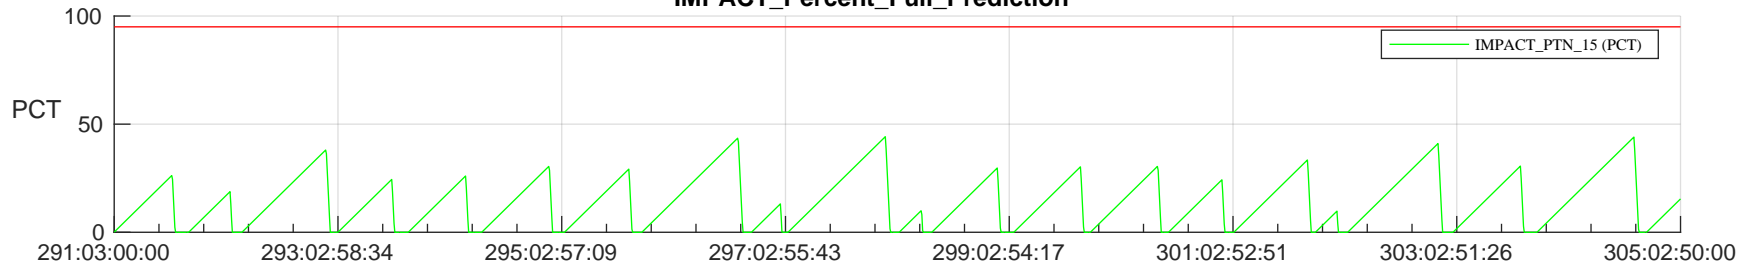

STEREO AHEAD SSR PCT Full Prediction

SWAVES_Percent_Full_Prediction

IMPACT_Percent_Full_Prediction

PLASTIC_Percent_Full_Prediction

Spacecraft_DownLink_Rate