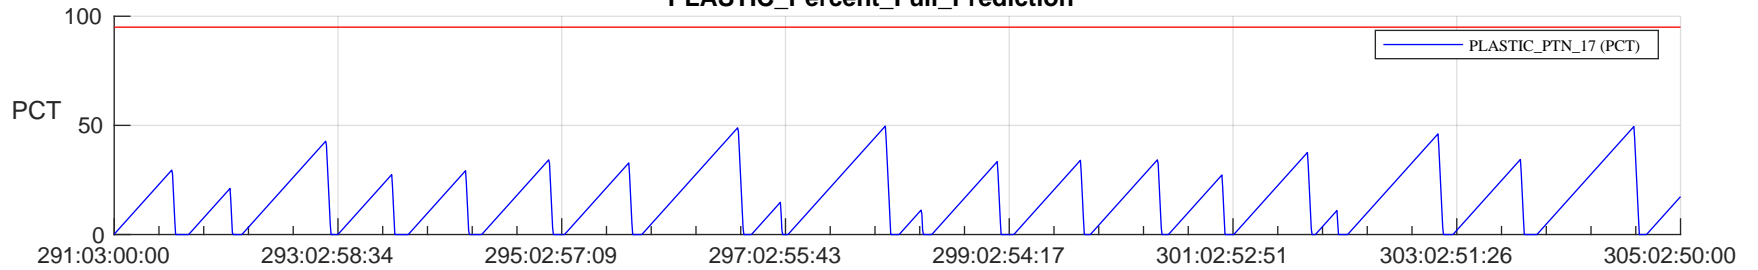

STEREO AHEAD SSR PCT Full Prediction

SWAVES_Percent_Full_Prediction

IMPACT_Percent_Full_Prediction

PLASTIC_Percent_Full_Prediction

Spacecraft_DownLink_Rate