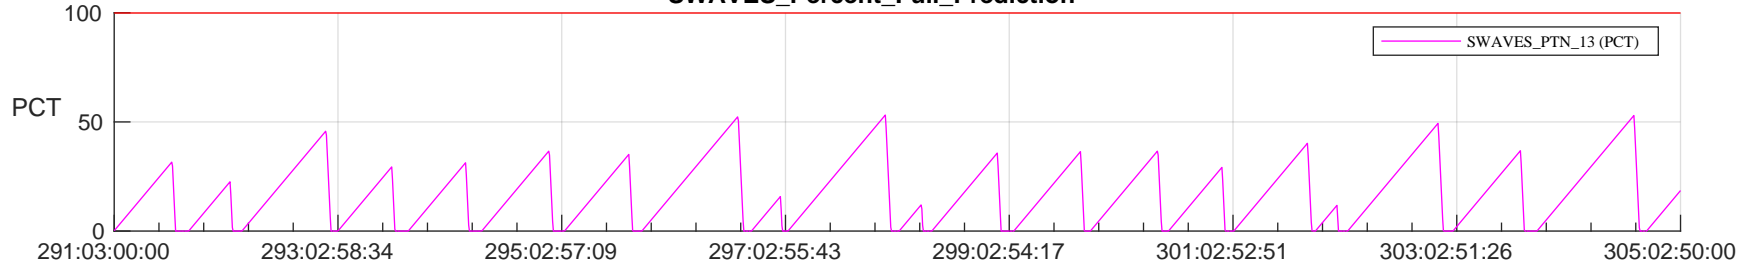

STEREO AHEAD SSR PCT Full Prediction

SWAVES_Percent_Full_Prediction

IMPACT_Percent_Full_Prediction

PLASTIC_Percent_Full_Prediction

Spacecraft_DownLink_Rate