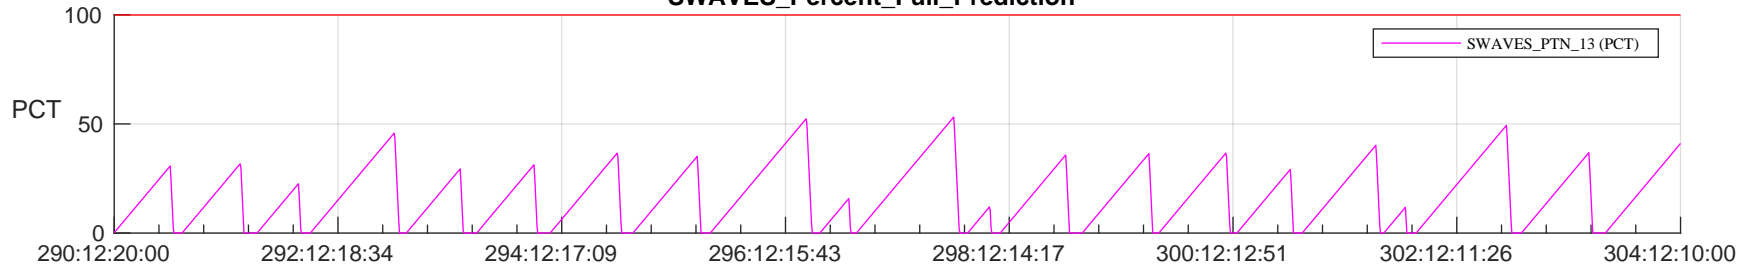

STEREO AHEAD SSR PCT Full Prediction

SWAVES_Percent_Full_Prediction

IMPACT_Percent_Full_Prediction

PLASTIC_Percent_Full_Prediction

Spacecraft_DownLink_Rate

Ground Time (2022:290:12:20:00.000 -2022:304:12:10:00.000)