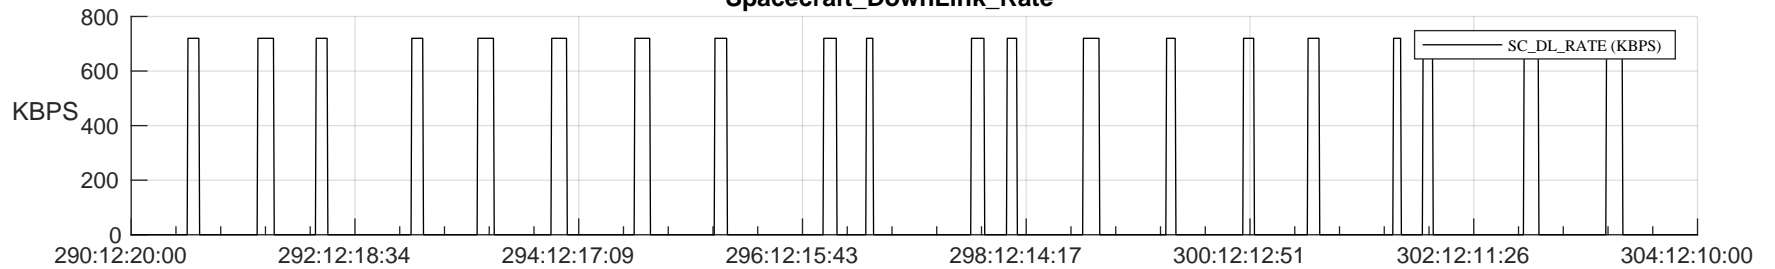

STEREO AHEAD SSR PCT Full Prediction

SWAVES_Percent_Full_Prediction

IMPACT_Percent_Full_Prediction

PLASTIC_Percent_Full_Prediction

Spacecraft_DownLink_Rate

Ground Time (2022:290:12:20:00.000 -2022:304:12:10:00.000)