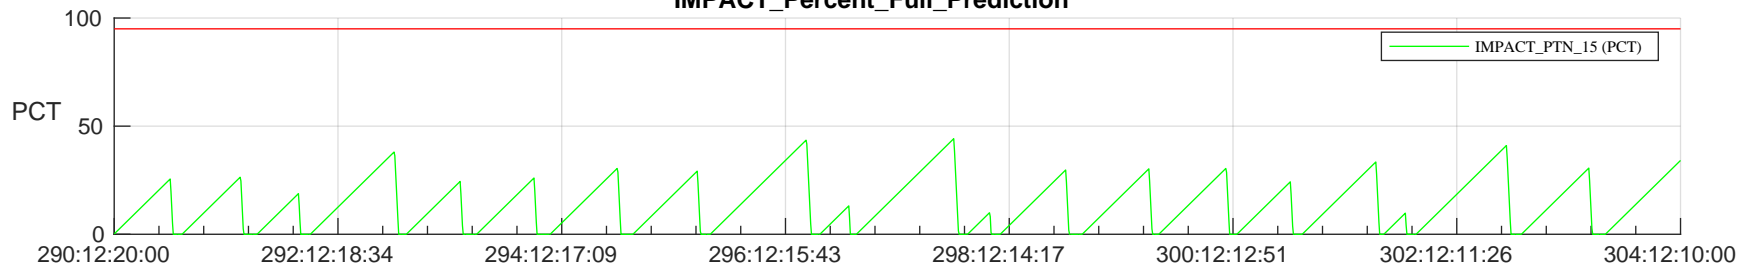

STEREO AHEAD SSR PCT Full Prediction

SWAVES_Percent_Full_Prediction

IMPACT_Percent_Full_Prediction

PLASTIC_Percent_Full_Prediction

Spacecraft_DownLink_Rate

Ground Time (2022:290:12:20:00.000 -2022:304:12:10:00.000)