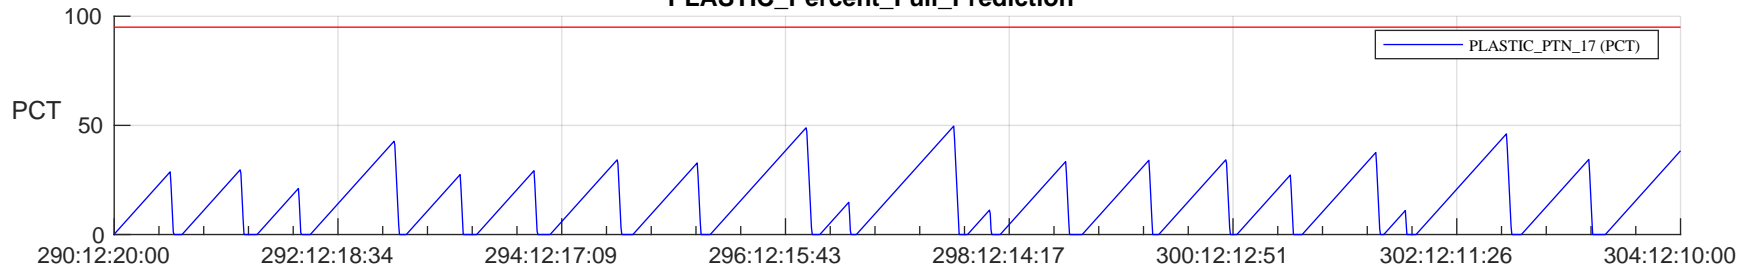

STEREO AHEAD SSR PCT Full Prediction

SWAVES_Percent_Full_Prediction

IMPACT_Percent_Full_Prediction

PLASTIC_Percent_Full_Prediction

Spacecraft_DownLink_Rate

Ground Time (2022:290:12:20:00.000 -2022:304:12:10:00.000)