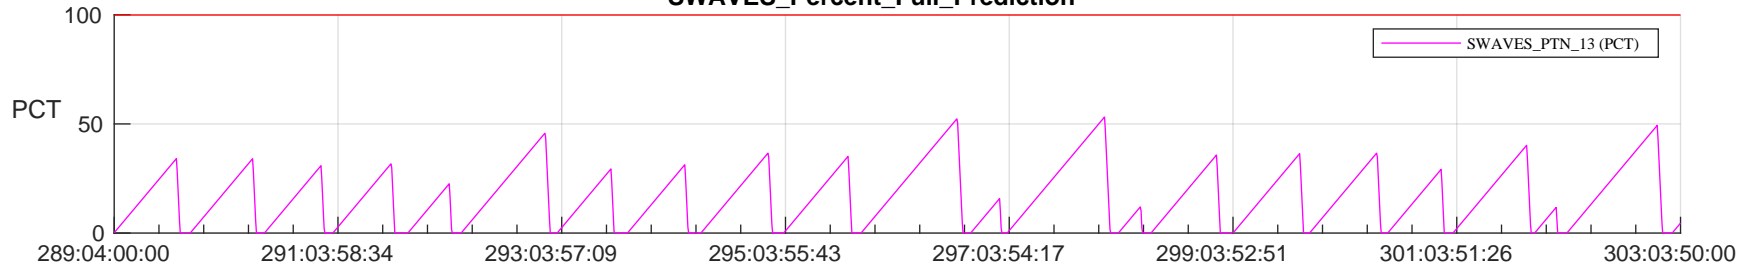

## SWAVES\_Percent\_Full\_Prediction

## Spacecraft\_DownLink\_Rate

Ground Time (2022:289:04:00:00.000 -2022:303:03:50:00.000)