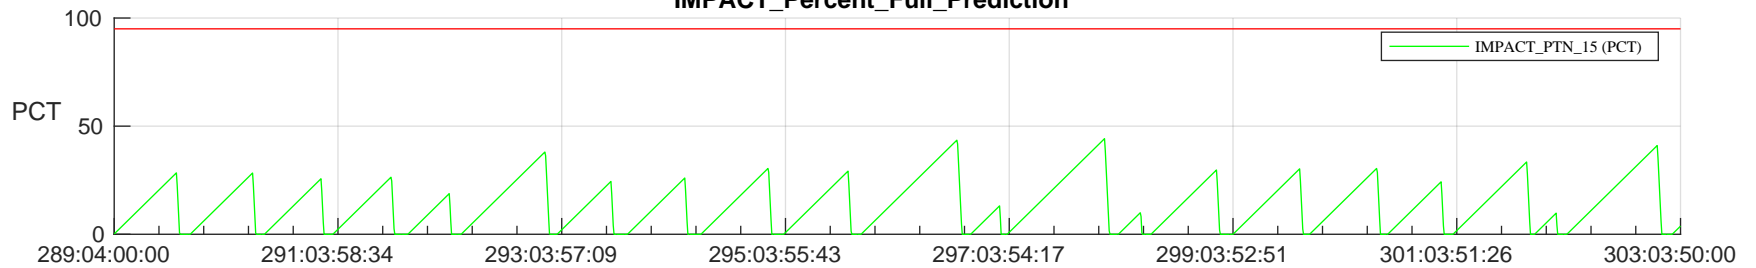

IMPACT_Percent_Full_Prediction