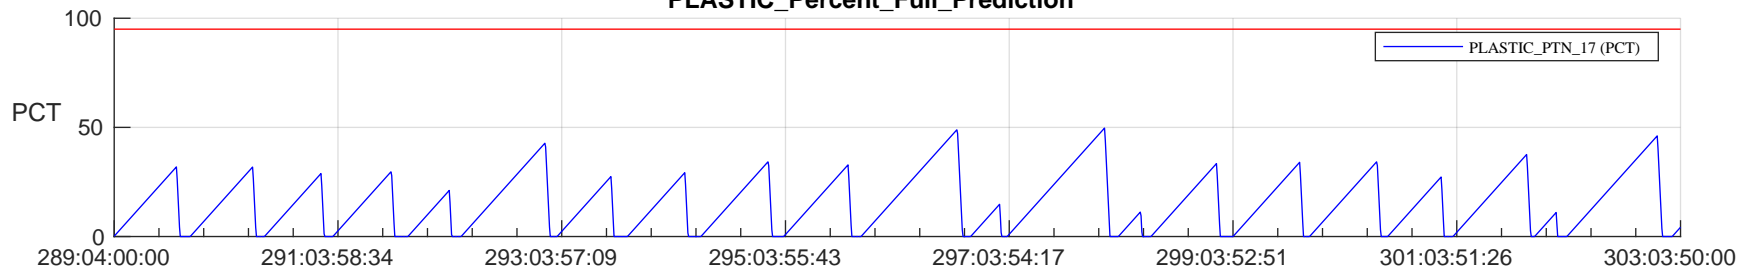

## SWAVES\_Percent\_Full\_Prediction

## Spacecraft\_DownLink\_Rate

Ground Time (2022:289:04:00:00.000 -2022:303:03:50:00.000)