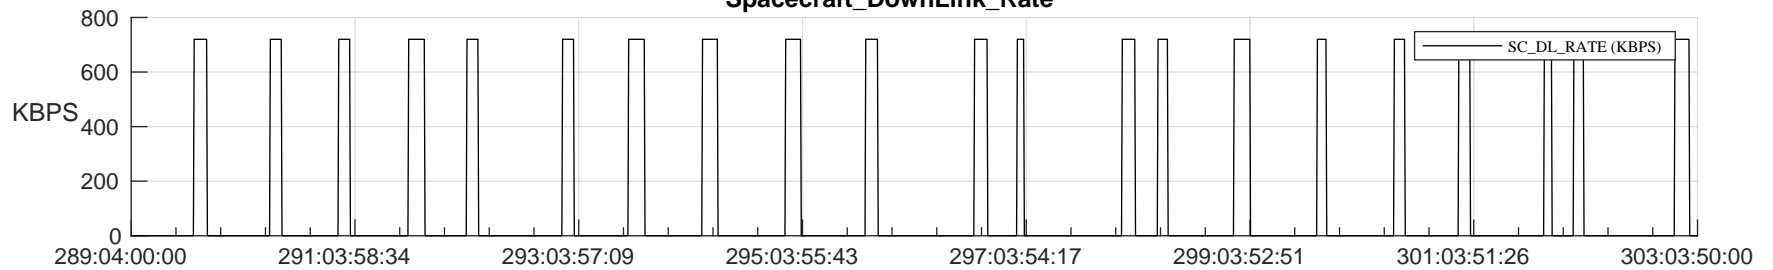

## SWAVES\_Percent\_Full\_Prediction

## Spacecraft\_DownLink\_Rate

Ground Time (2022:289:04:00:00.000 -2022:303:03:50:00.000)