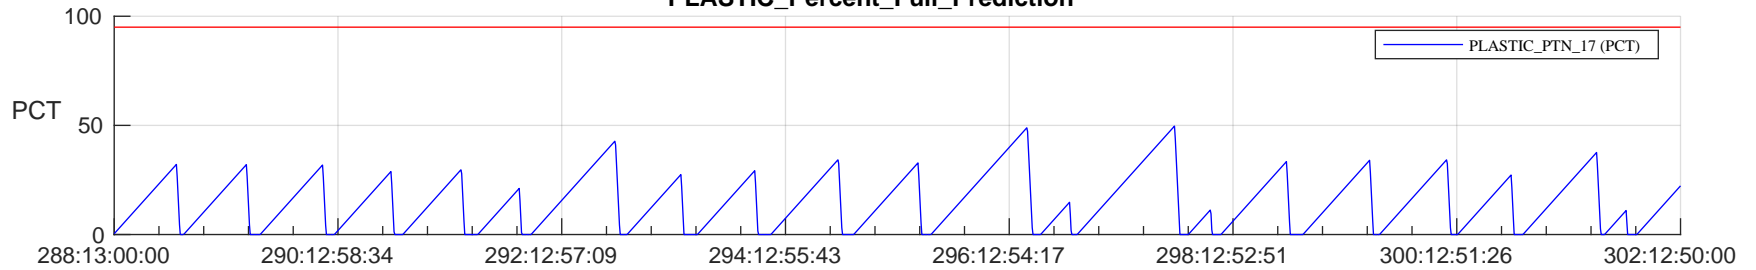

STEREO AHEAD SSR PCT Full Prediction

SWAVES_Percent_Full_Prediction

IMPACT_Percent_Full_Prediction

PLASTIC_Percent_Full_Prediction

Spacecraft_DownLink_Rate