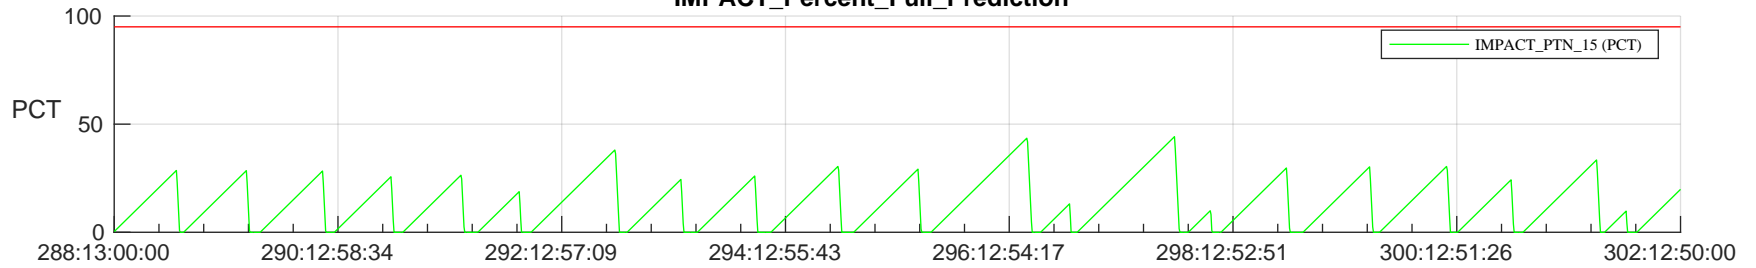

STEREO AHEAD SSR PCT Full Prediction

SWAVES_Percent_Full_Prediction

IMPACT_Percent_Full_Prediction

PLASTIC_Percent_Full_Prediction

Spacecraft_DownLink_Rate