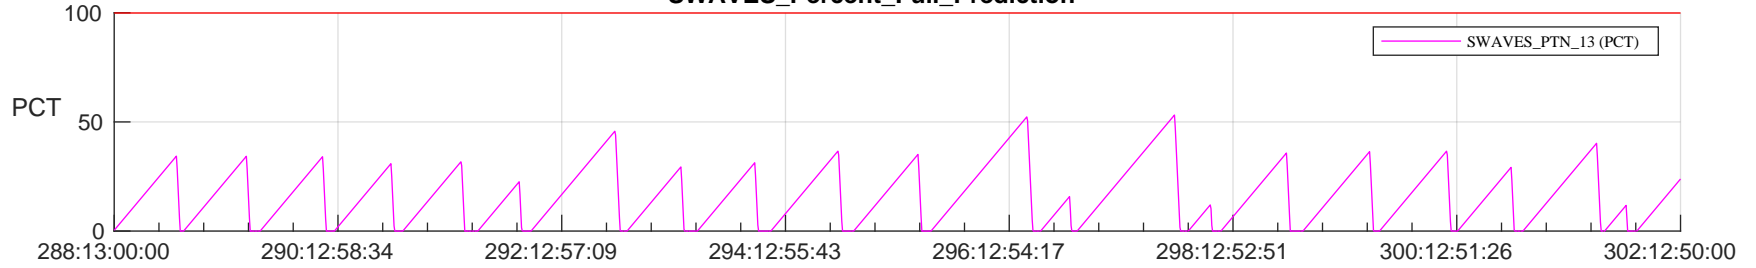

STEREO AHEAD SSR PCT Full Prediction

SWAVES_Percent_Full_Prediction

IMPACT_Percent_Full_Prediction

PLASTIC_Percent_Full_Prediction

Spacecraft_DownLink_Rate