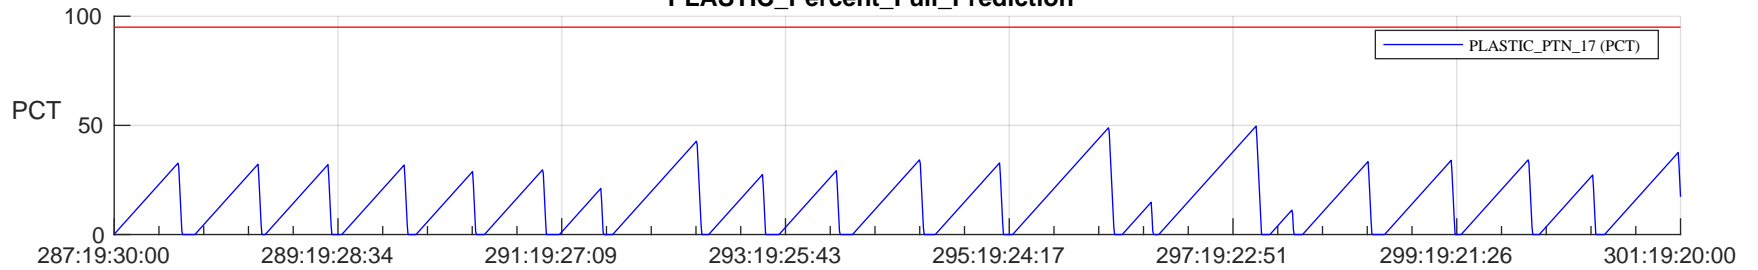

STEREO AHEAD SSR PCT Full Prediction

SWAVES_Percent_Full_Prediction

IMPACT_Percent_Full_Prediction

PLASTIC_Percent_Full_Prediction

Spacecraft_DownLink_Rate