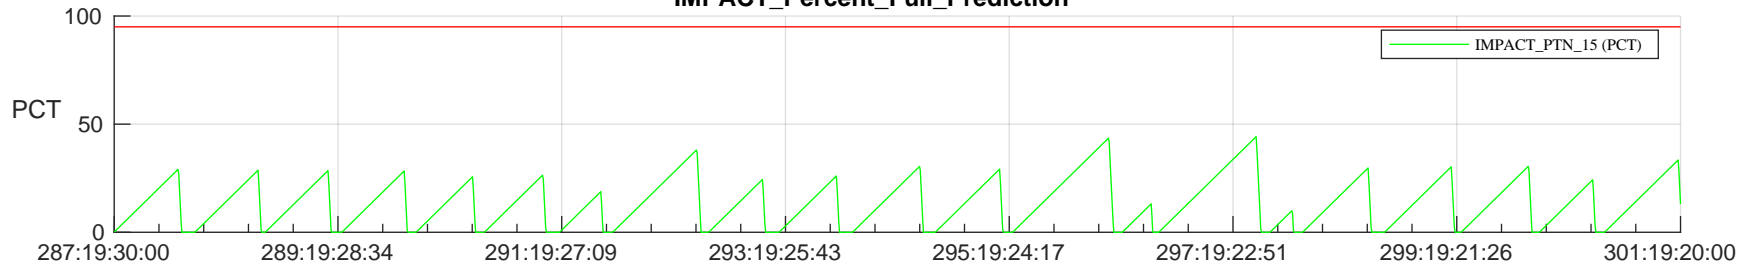

STEREO AHEAD SSR PCT Full Prediction

SWAVES_Percent_Full_Prediction

IMPACT_Percent_Full_Prediction

PLASTIC_Percent_Full_Prediction

Spacecraft_DownLink_Rate