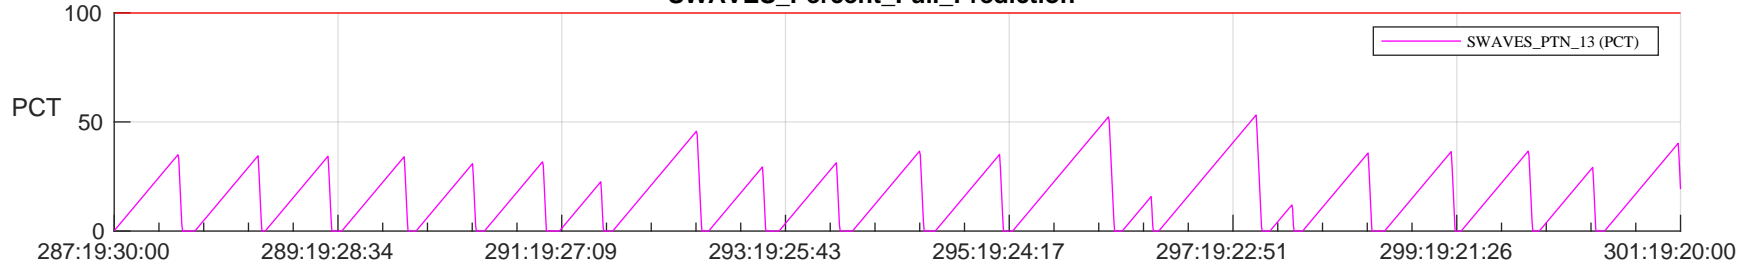

STEREO AHEAD SSR PCT Full Prediction

SWAVES_Percent_Full_Prediction

IMPACT_Percent_Full_Prediction

PLASTIC_Percent_Full_Prediction

Spacecraft_DownLink_Rate