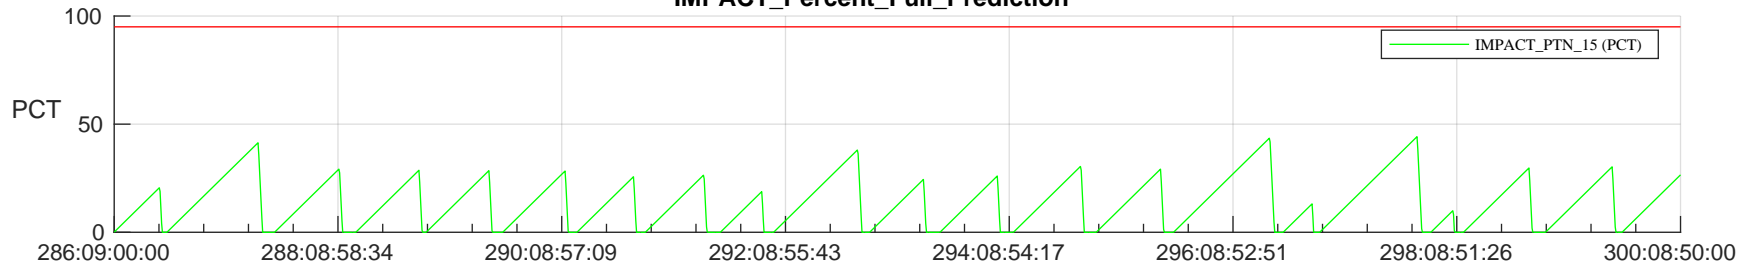

STEREO AHEAD SSR PCT Full Prediction

SWAVES_Percent_Full_Prediction

IMPACT_Percent_Full_Prediction

PLASTIC_Percent_Full_Prediction

Spacecraft_DownLink_Rate