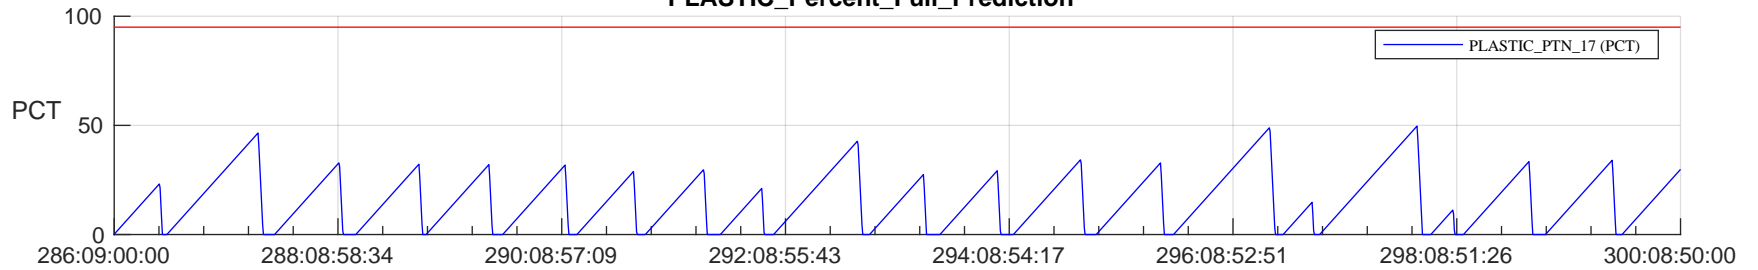

STEREO AHEAD SSR PCT Full Prediction

SWAVES_Percent_Full_Prediction

IMPACT_Percent_Full_Prediction

PLASTIC_Percent_Full_Prediction

Spacecraft_DownLink_Rate