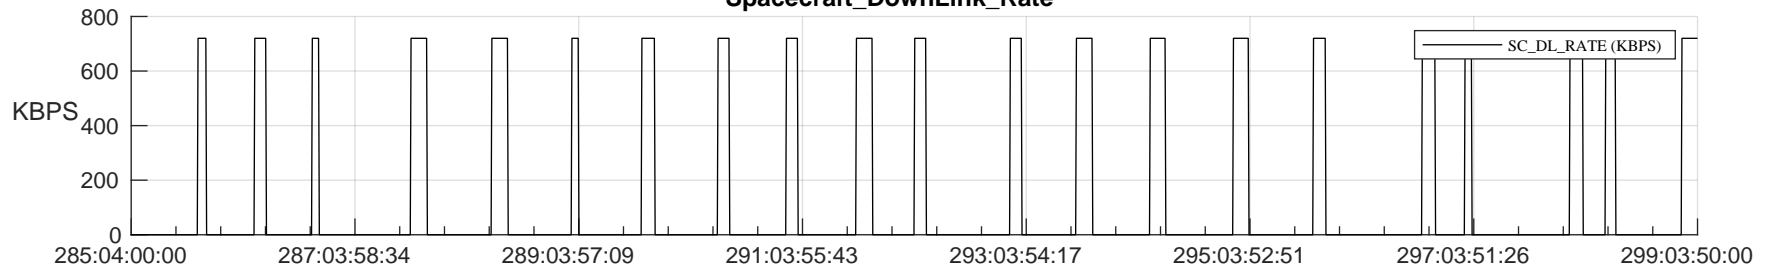

STEREO AHEAD SSR PCT Full Prediction

SWAVES_Percent_Full_Prediction

IMPACT_Percent_Full_Prediction

PLASTIC_Percent_Full_Prediction

Spacecraft_DownLink_Rate

Ground Time (2022:285:04:00:00.000 -2022:299:03:50:00.000)