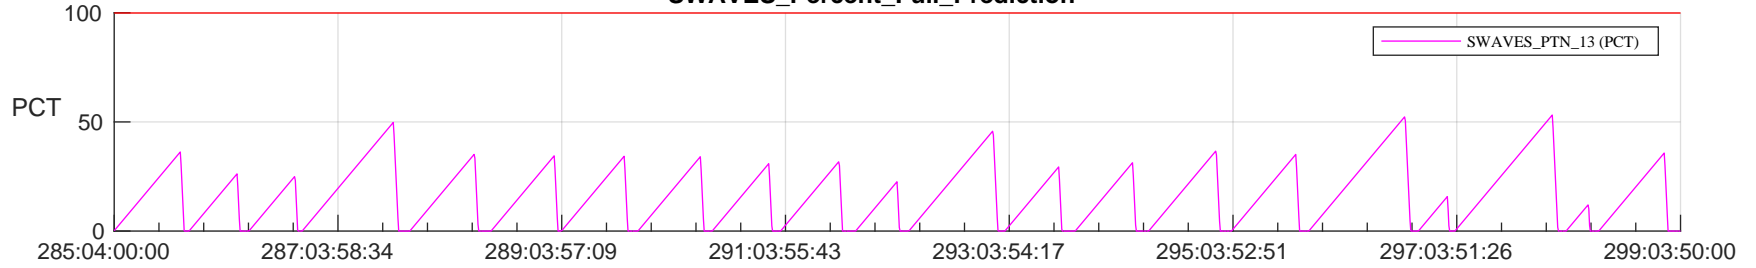

STEREO AHEAD SSR PCT Full Prediction

SWAVES_Percent_Full_Prediction

IMPACT_Percent_Full_Prediction

PLASTIC_Percent_Full_Prediction

Spacecraft_DownLink_Rate

Ground Time (2022:285:04:00:00.000 -2022:299:03:50:00.000)