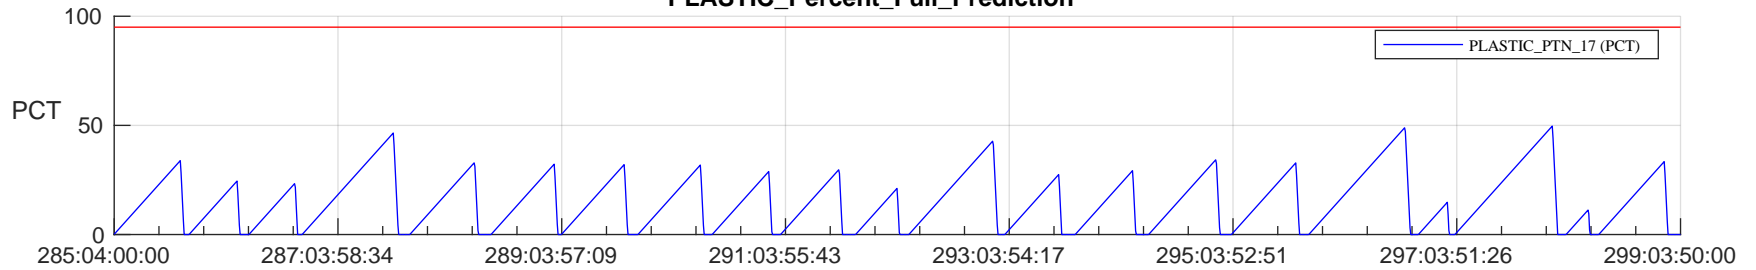

STEREO AHEAD SSR PCT Full Prediction

SWAVES_Percent_Full_Prediction

IMPACT_Percent_Full_Prediction

PLASTIC_Percent_Full_Prediction

Spacecraft_DownLink_Rate

Ground Time (2022:285:04:00:00.000 -2022:299:03:50:00.000)