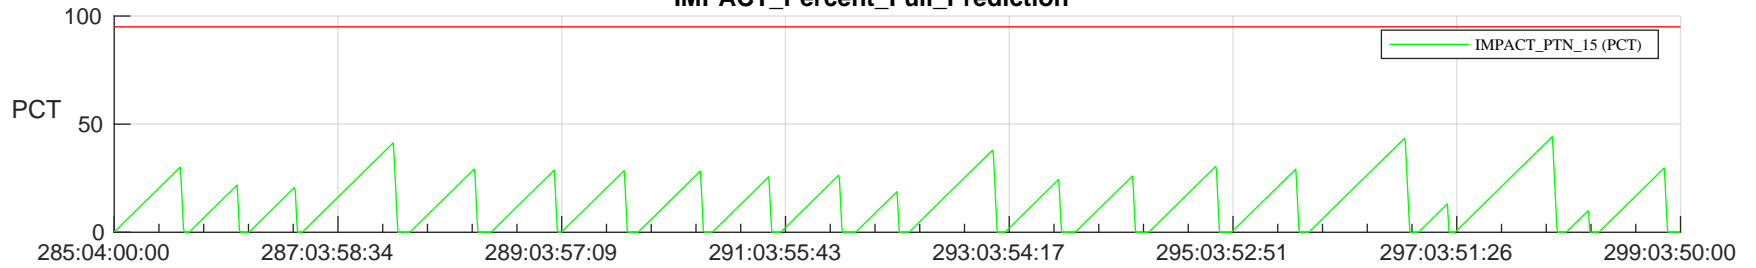

STEREO AHEAD SSR PCT Full Prediction

SWAVES_Percent_Full_Prediction

IMPACT_Percent_Full_Prediction

PLASTIC_Percent_Full_Prediction

Spacecraft_DownLink_Rate

Ground Time (2022:285:04:00:00.000 -2022:299:03:50:00.000)